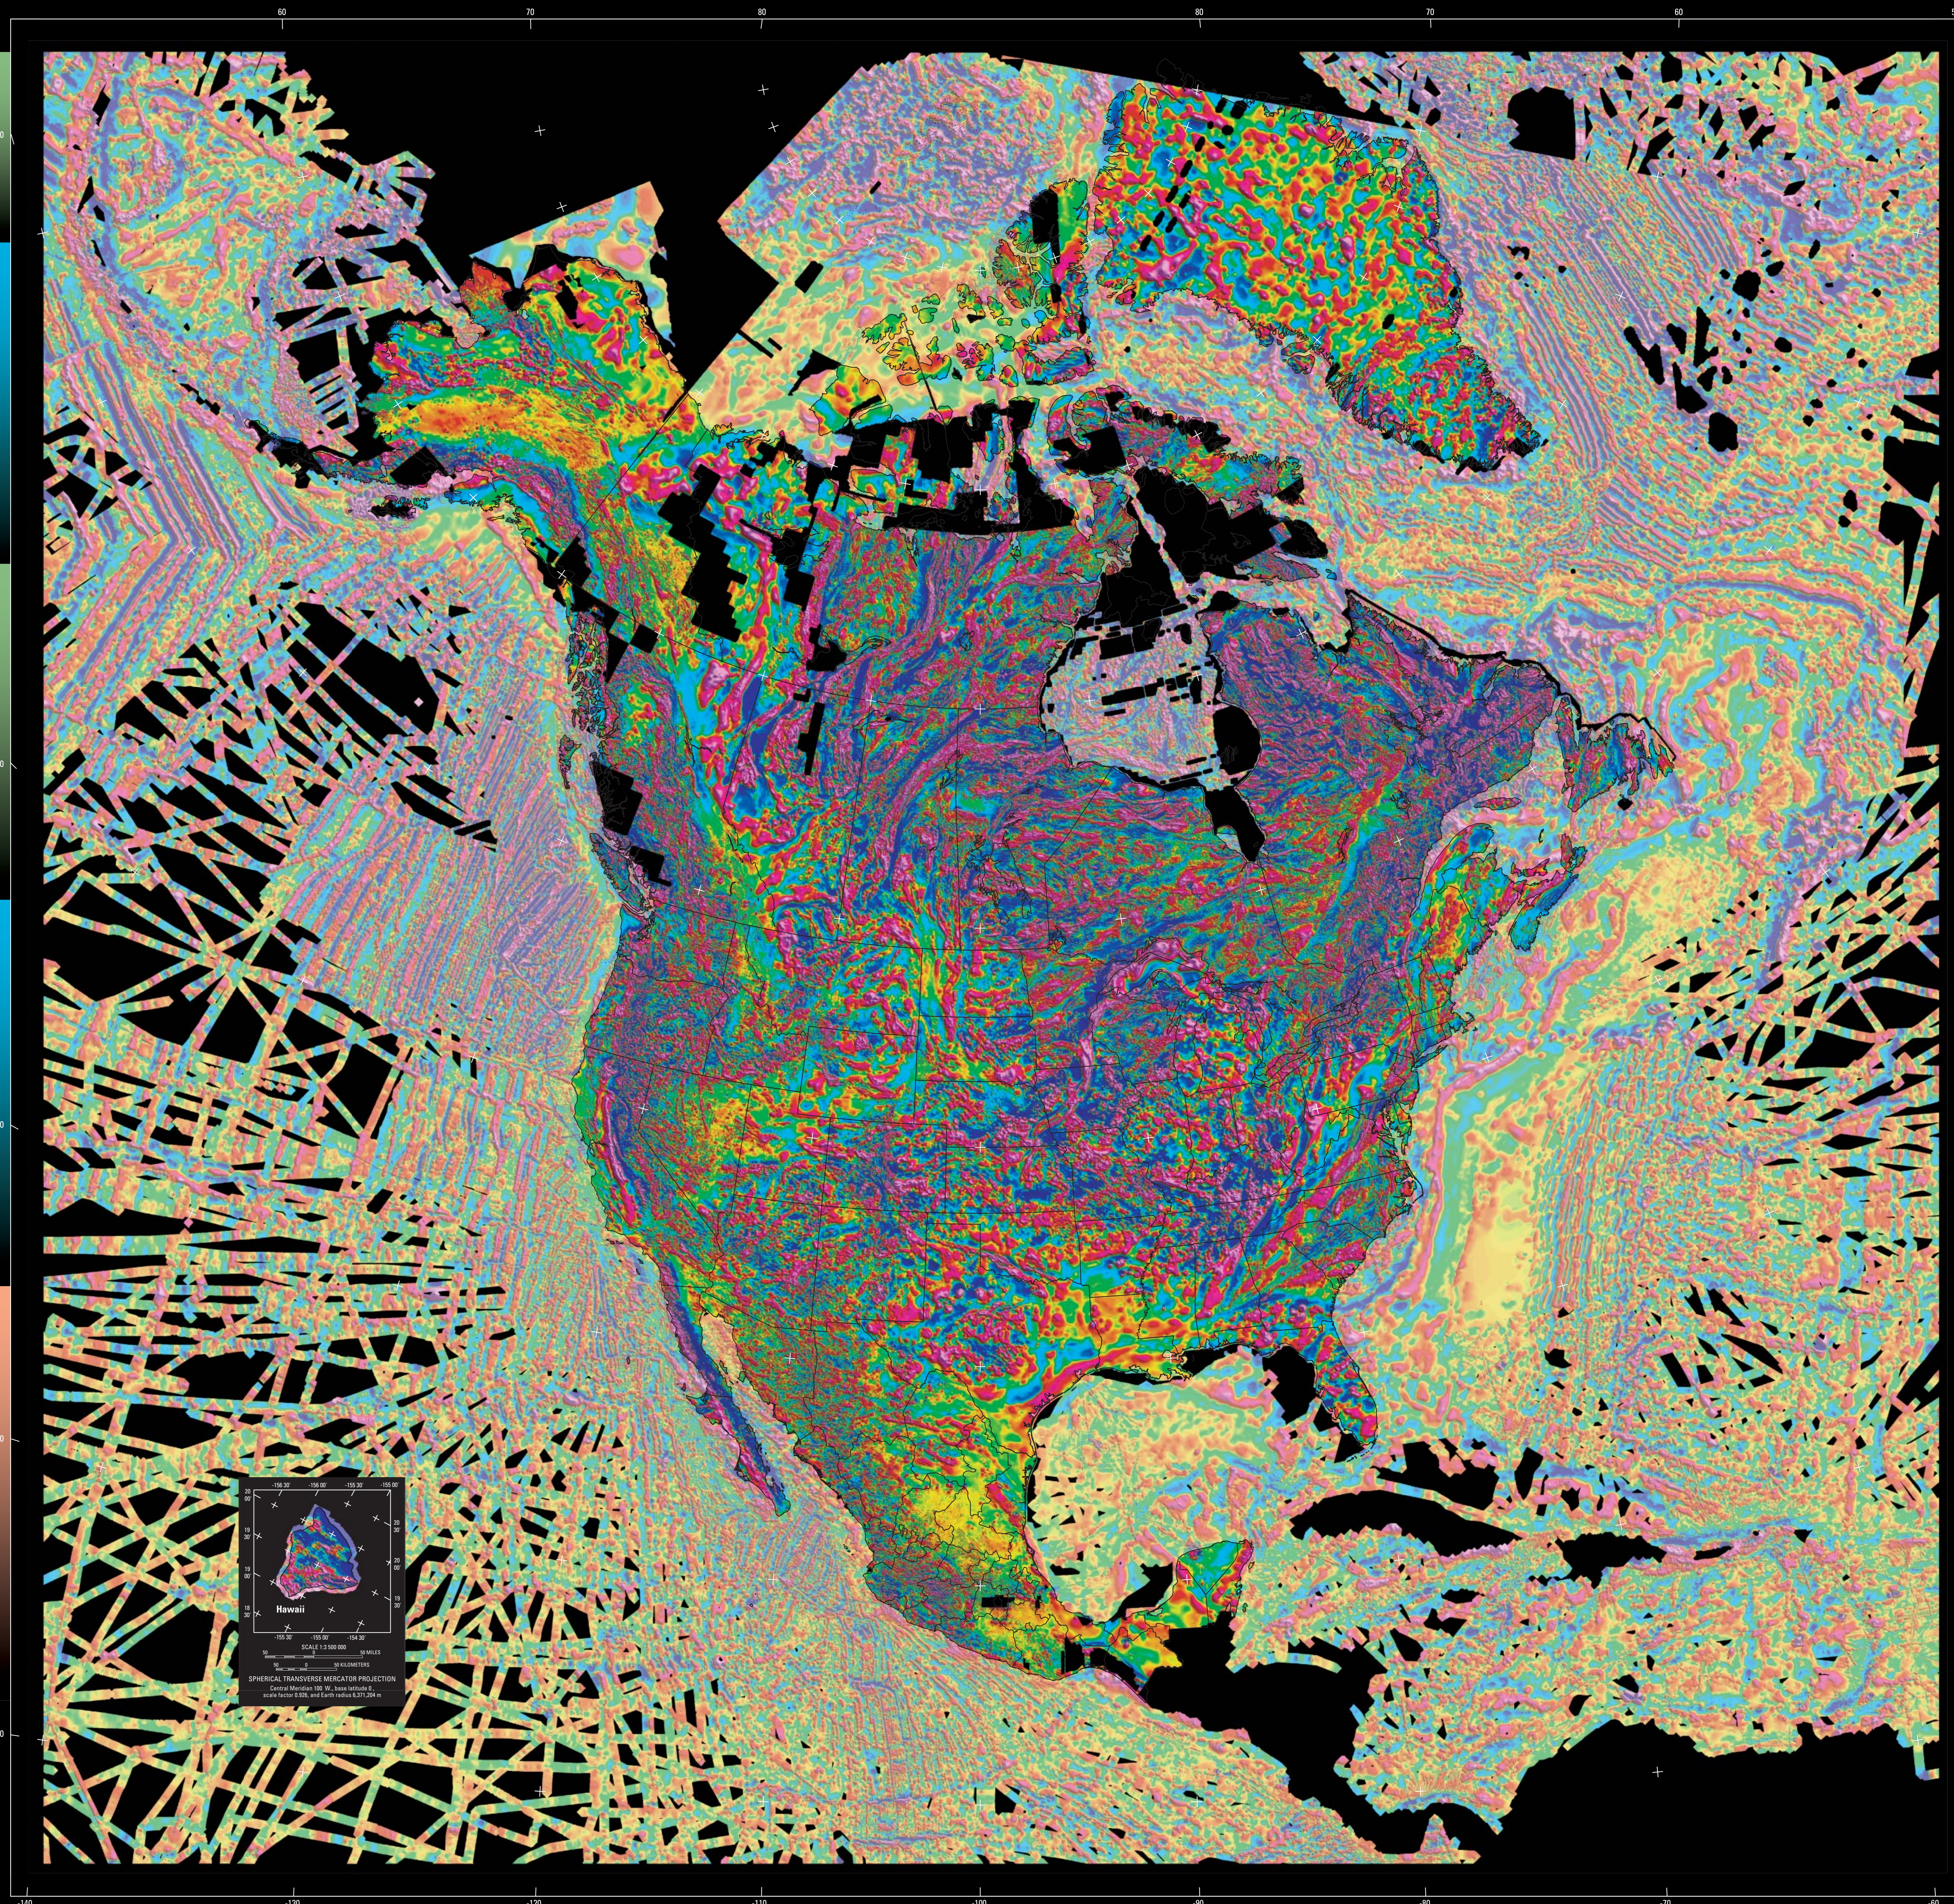

Carte des Anomalies Magnétiques de l'Amérique du Nord

Canada

canada

Magnetic Anomaly Map of North America

USGS
science for a changing world

united states

Mapa de la Anomalia Magnética de Norteamérica

méxico

North American Magnetic Anomaly Group (NAMAG)

Viki Bankey	Mark Pilkington
Alejandro Cuevas	Carter Roberts
David Daniels	Walter Roest
Carol A. Finn	Victoria Rystrom
Israel Hernandez	Sarah Shearer
Patricia Hill	Stephen Snyder
Robert Kucks	Ronald Sweeney
Warner Miles	Julio Volez

2002

Published by
U.S. Department of the Interior
U.S. Geological Survey