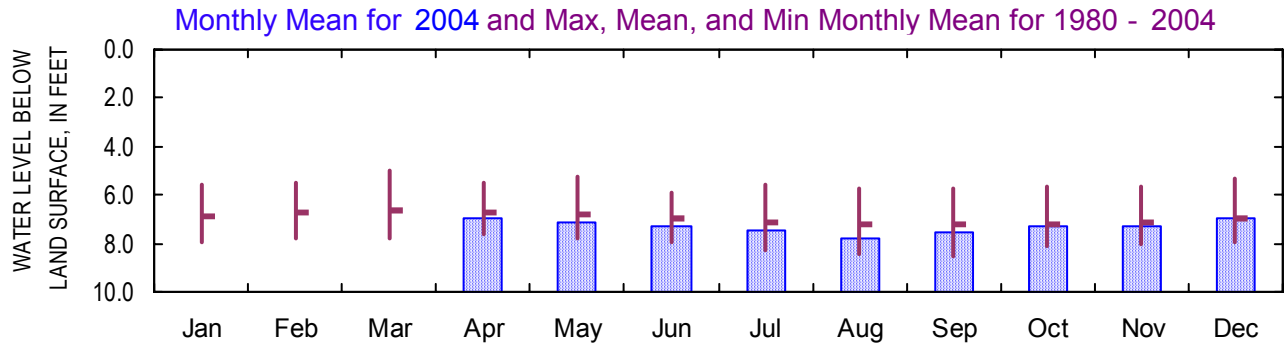

CRYSTALLINE-ROCK AQUIFER 2004 Calendar Year

335517084164001

Site Name: 11FF04

Latitude: 33 ° 55 ' 17" Longitude: 084° 16 ' 40" DE KALB Period of Record: 1980 - 2004
 Well Depth: 620 feet Datum: 963.05 feet Well Diameter 6.00 inches

Monthly Water-Level Statistics

	Jan	Feb	Mar	Apr	May	Jun	Jul	Aug	Sep	Oct	Nov	Dec
2004												
Mean				6.99	7.16	7.30	7.45	7.78	7.57	7.33	7.27	7.00
Max				7.11	7.31	7.35	7.72	7.91	7.89	7.46	7.49	7.26
Min				6.81	6.93	7.16	7.28	7.52	7.04	7.22	6.70	6.64
1980 - 2004												
Mean	6.86	6.74	6.66	6.71	6.81	7.00	7.10	7.18	7.24	7.21	7.11	6.97
Max	7.93	7.80	7.81	7.65	7.78	7.99	8.26	8.44	8.51	8.11	8.03	7.93
Min	5.60	5.46	4.98	5.48	5.28	5.90	5.59	5.74	5.75	5.67	5.69	5.33