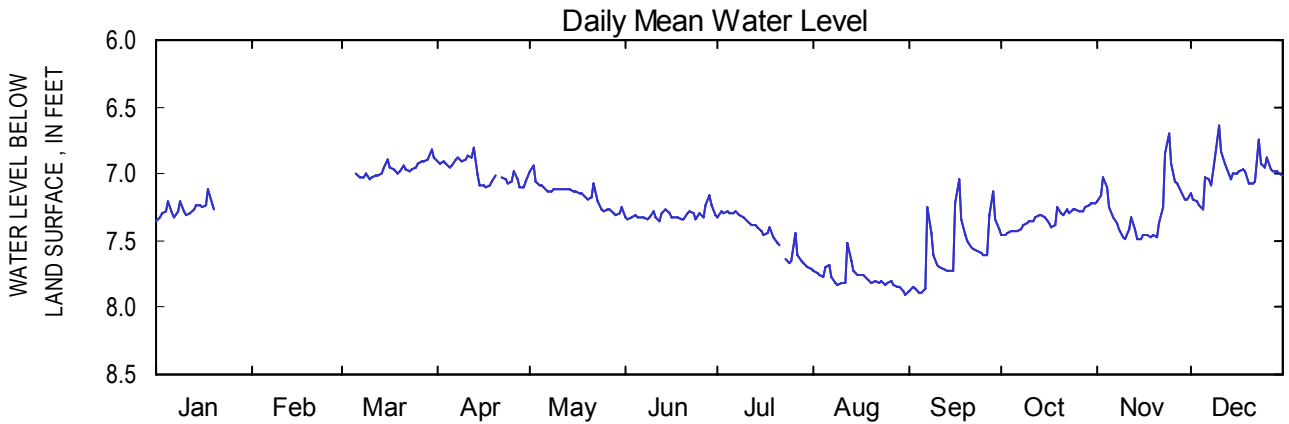

CRYSTALLINE-ROCK AQUIFER 2004 Calendar Year

335517084164001

Site Name: 11FF04

Latitude: 33 ° 55 ' 17" Longitude: 084° 16 ' 40" DE KALB Period of Record: 1980 - 2004
 Well Depth: 620 feet Datum: 963.05 feet Well Diameter 6.00 inches

Monthly Water-Level Statistics

	Jan	Feb	Mar	Apr	May	Jun	Jul	Aug	Sep	Oct	Nov	Dec
2004												
Mean				6.99	7.16	7.30	7.45	7.78	7.57	7.33	7.27	7.00
Max				7.11	7.31	7.35	7.72	7.91	7.89	7.46	7.49	7.26
Min				6.81	6.93	7.16	7.28	7.52	7.04	7.22	6.70	6.64
1980 - 2004												
Mean	6.86	6.74	6.66	6.71	6.81	7.00	7.10	7.18	7.24	7.21	7.11	6.97
Max	7.93	7.80	7.81	7.65	7.78	7.99	8.26	8.44	8.51	8.11	8.03	7.93
Min	5.60	5.46	4.98	5.48	5.28	5.90	5.59	5.74	5.75	5.67	5.69	5.33