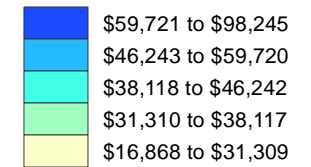

Median Household Income: 2005

Median household income, in dollars, by state

Median household income, in dollars, by county

U.S. median \$46,242

Source: U.S. Census Bureau, Small Area Income and Poverty Estimates (SAIPE) Program, Jan. 2008.