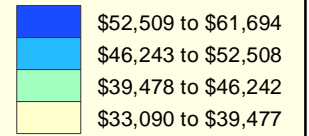

Median Household Income: 2005

Median household income, in dollars, by state

Median household income, in dollars, by county

U.S. median \$46,242

Source: U.S. Census Bureau, Small Area Income and Poverty Estimates (SAIPE) Program, Jan. 2008.