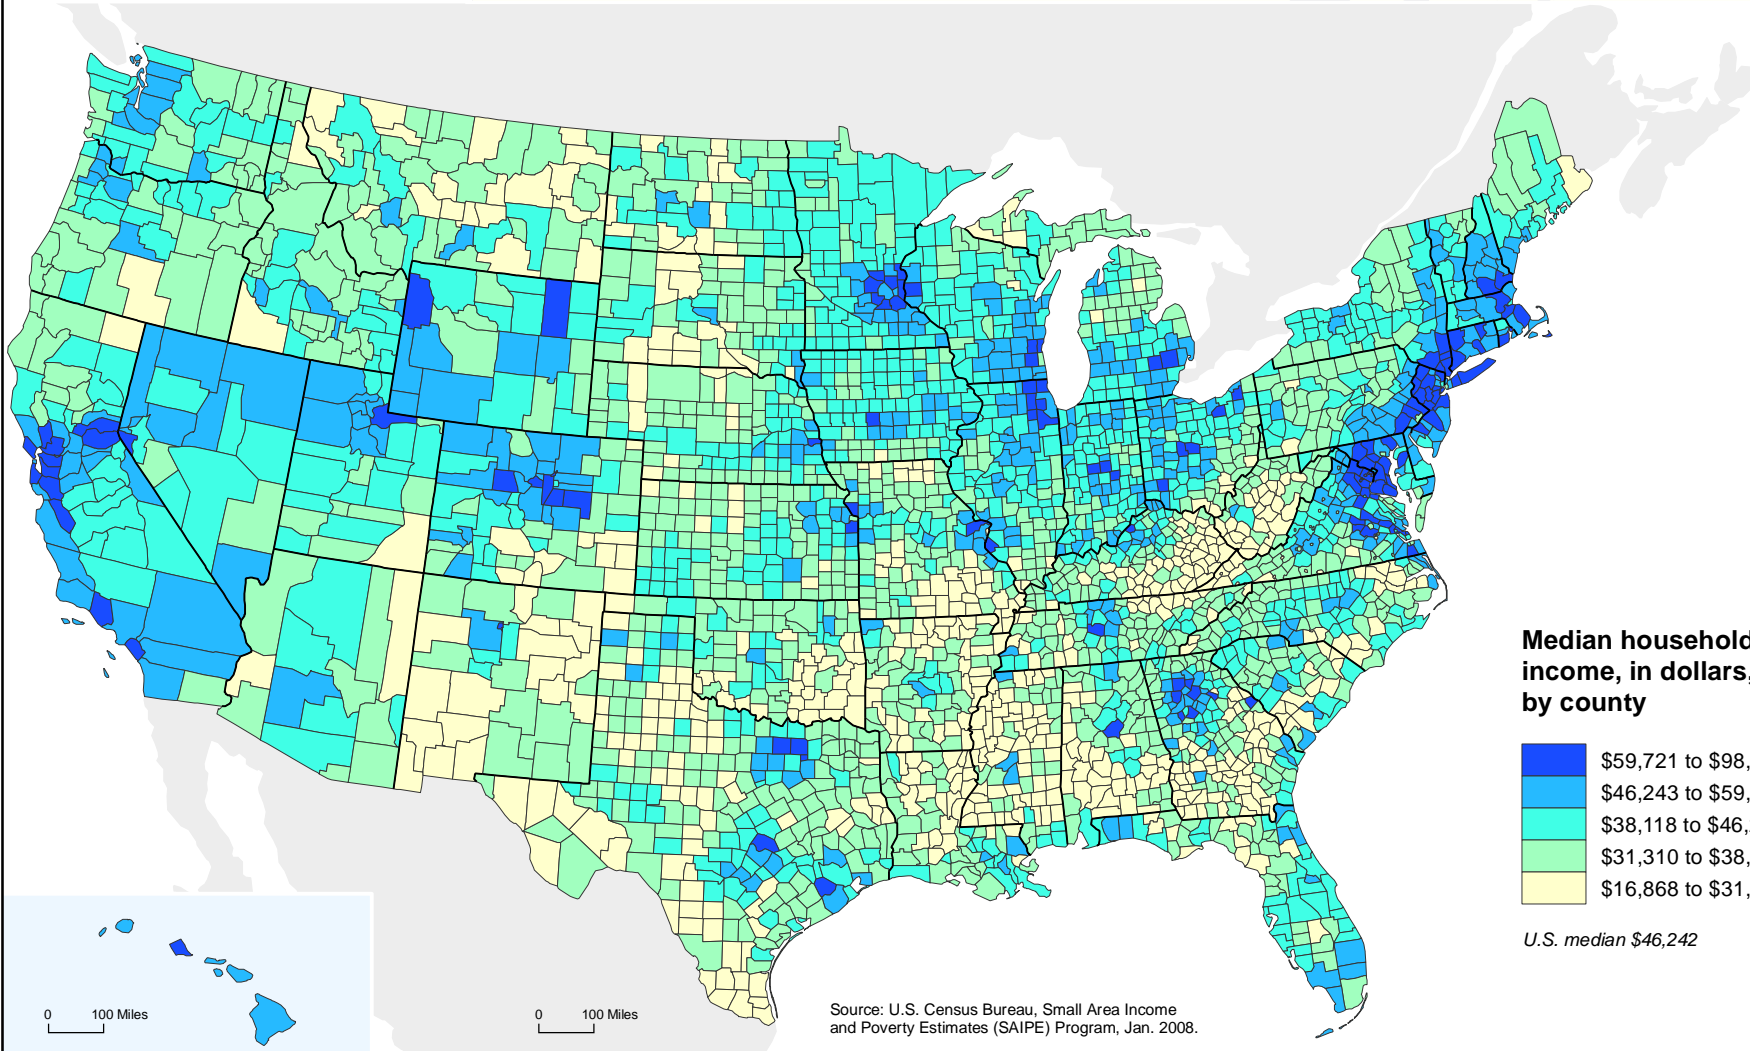

Median Household Income: 2005

Median household income, in dollars, by state

Median household income, in dollars, by county

U.S. median \$46,242

Source: U.S. Census Bureau, Small Area Income and Poverty Estimates (SAIPE) Program, Jan. 2008.