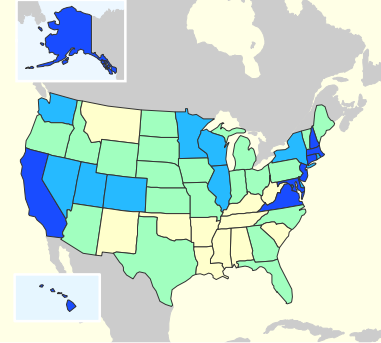

Median Household Income: 2005

Median household income, in dollars, by state

Median household income, in dollars, by county

U.S. median \$46,242

Source: U.S. Census Bureau, Small Area Income and Poverty Estimates (SAIPE) Program, Jan. 2008.