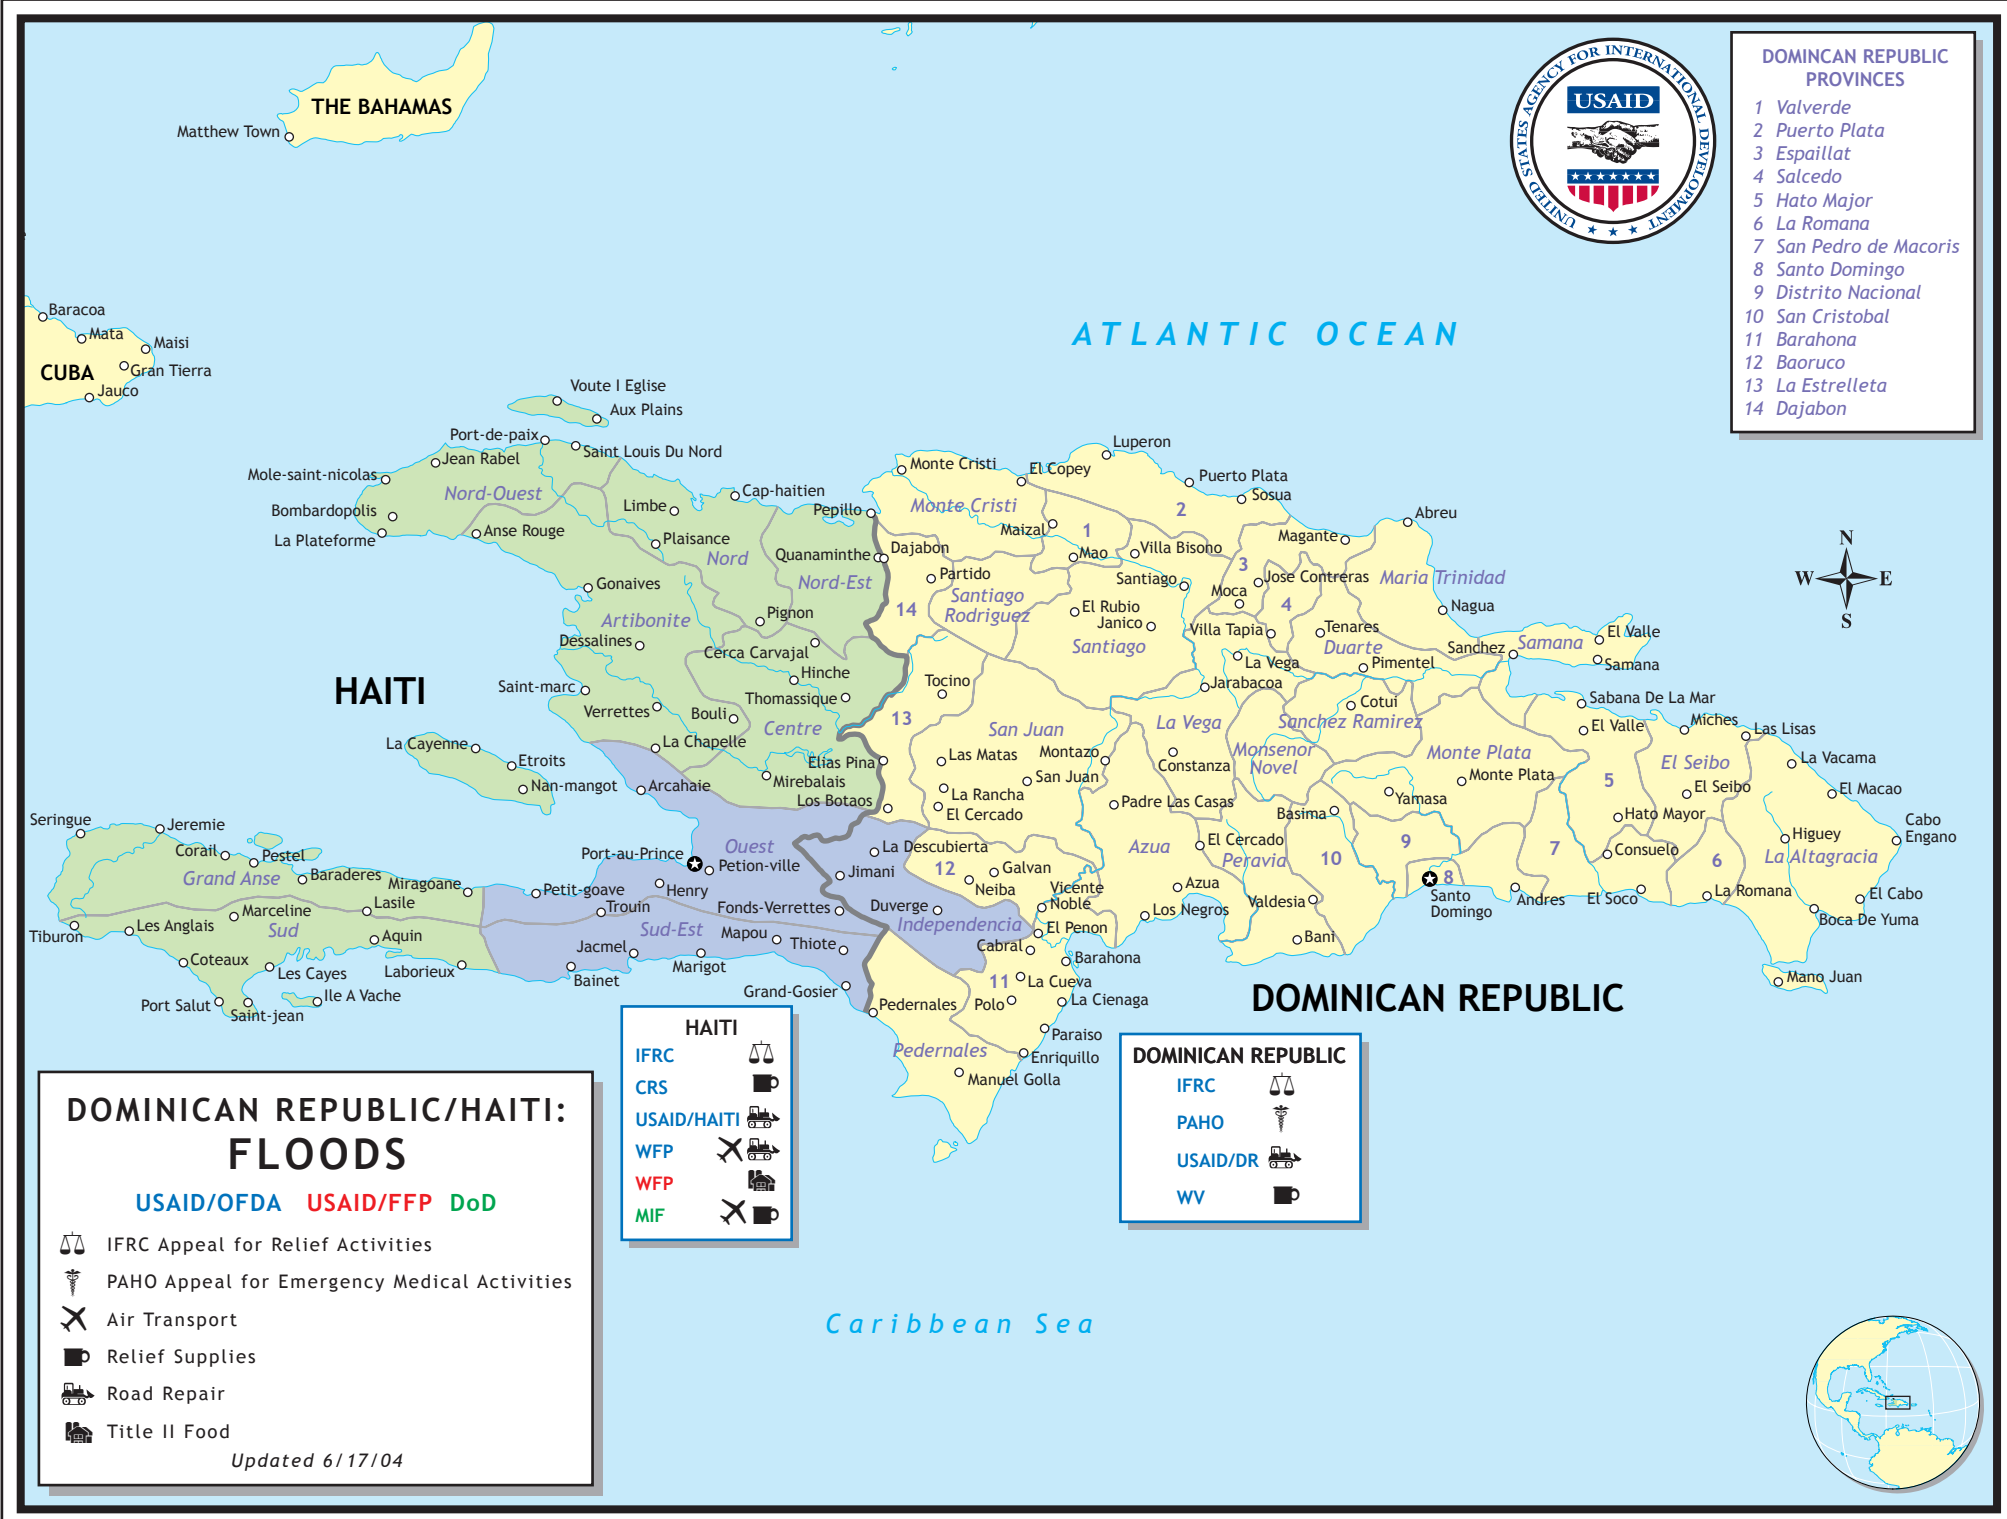

- DOMINICAN REPUBLIC PROVINCES**
- 1 Valverde
  - 2 Puerto Plata
  - 3 Espaillat
  - 4 Salcedo
  - 5 Hato Major
  - 6 La Romana
  - 7 San Pedro de Macoris
  - 8 Santo Domingo
  - 9 Distrito Nacional
  - 10 San Cristobal
  - 11 Barahona
  - 12 Baoruco
  - 13 La Estrelleta
  - 14 Dajabon

**DOMINICAN REPUBLIC/HAITI: FLOODS**

USAID/OFDA    USAID/FFP    DoD

- IFRC Appeal for Relief Activities
- PAHO Appeal for Emergency Medical Activities
- Air Transport
- Relief Supplies
- Road Repair
- Title II Food