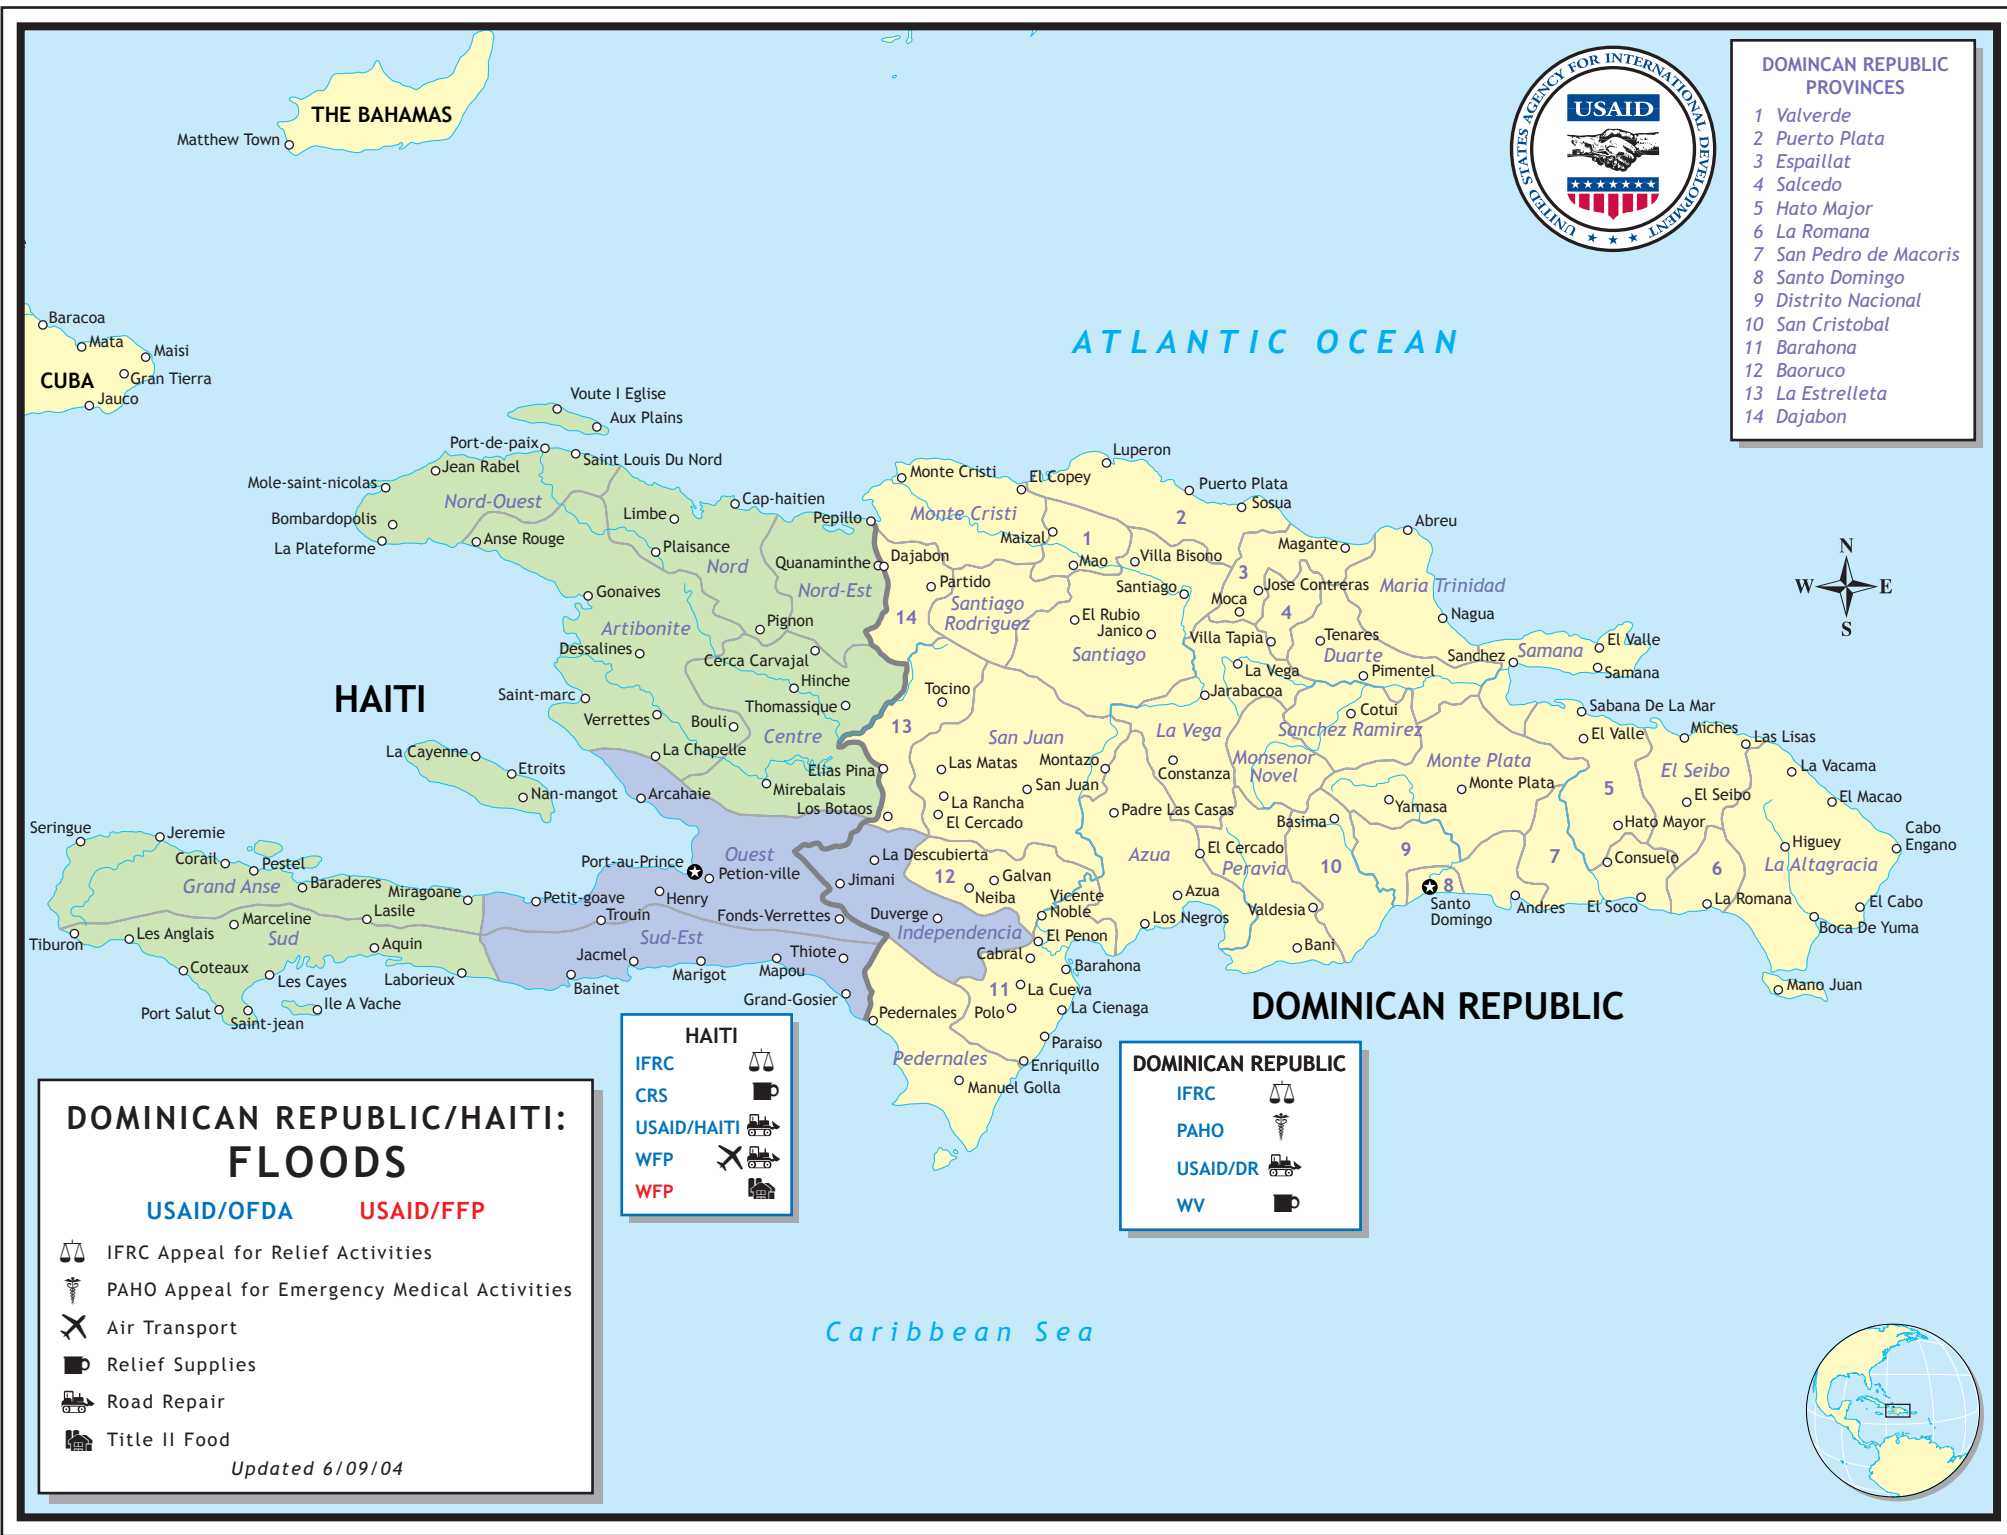

- DOMINICAN REPUBLIC PROVINCES**
- 1 Valverde
 - 2 Puerto Plata
 - 3 Espaillat
 - 4 Salcedo
 - 5 Hato Major
 - 6 La Romana
 - 7 San Pedro de Macoris
 - 8 Santo Domingo
 - 9 Distrito Nacional
 - 10 San Cristobal
 - 11 Barahona
 - 12 Baoruco
 - 13 La Estrelleta
 - 14 Dajabon

DOMINICAN REPUBLIC/HAITI: FLOODS

USAID/OFDA **USAID/FFP**

- IFRC Appeal for Relief Activities
- PAHO Appeal for Emergency Medical Activities
- Air Transport
- Relief Supplies
- Road Repair
- Title II Food

Updated 6/09/04

HAITI

- IFRC
- CRS
- USAID/HAITI
- WFP
- WFP

DOMINICAN REPUBLIC

- IFRC
- PAHO
- USAID/DR
- WV