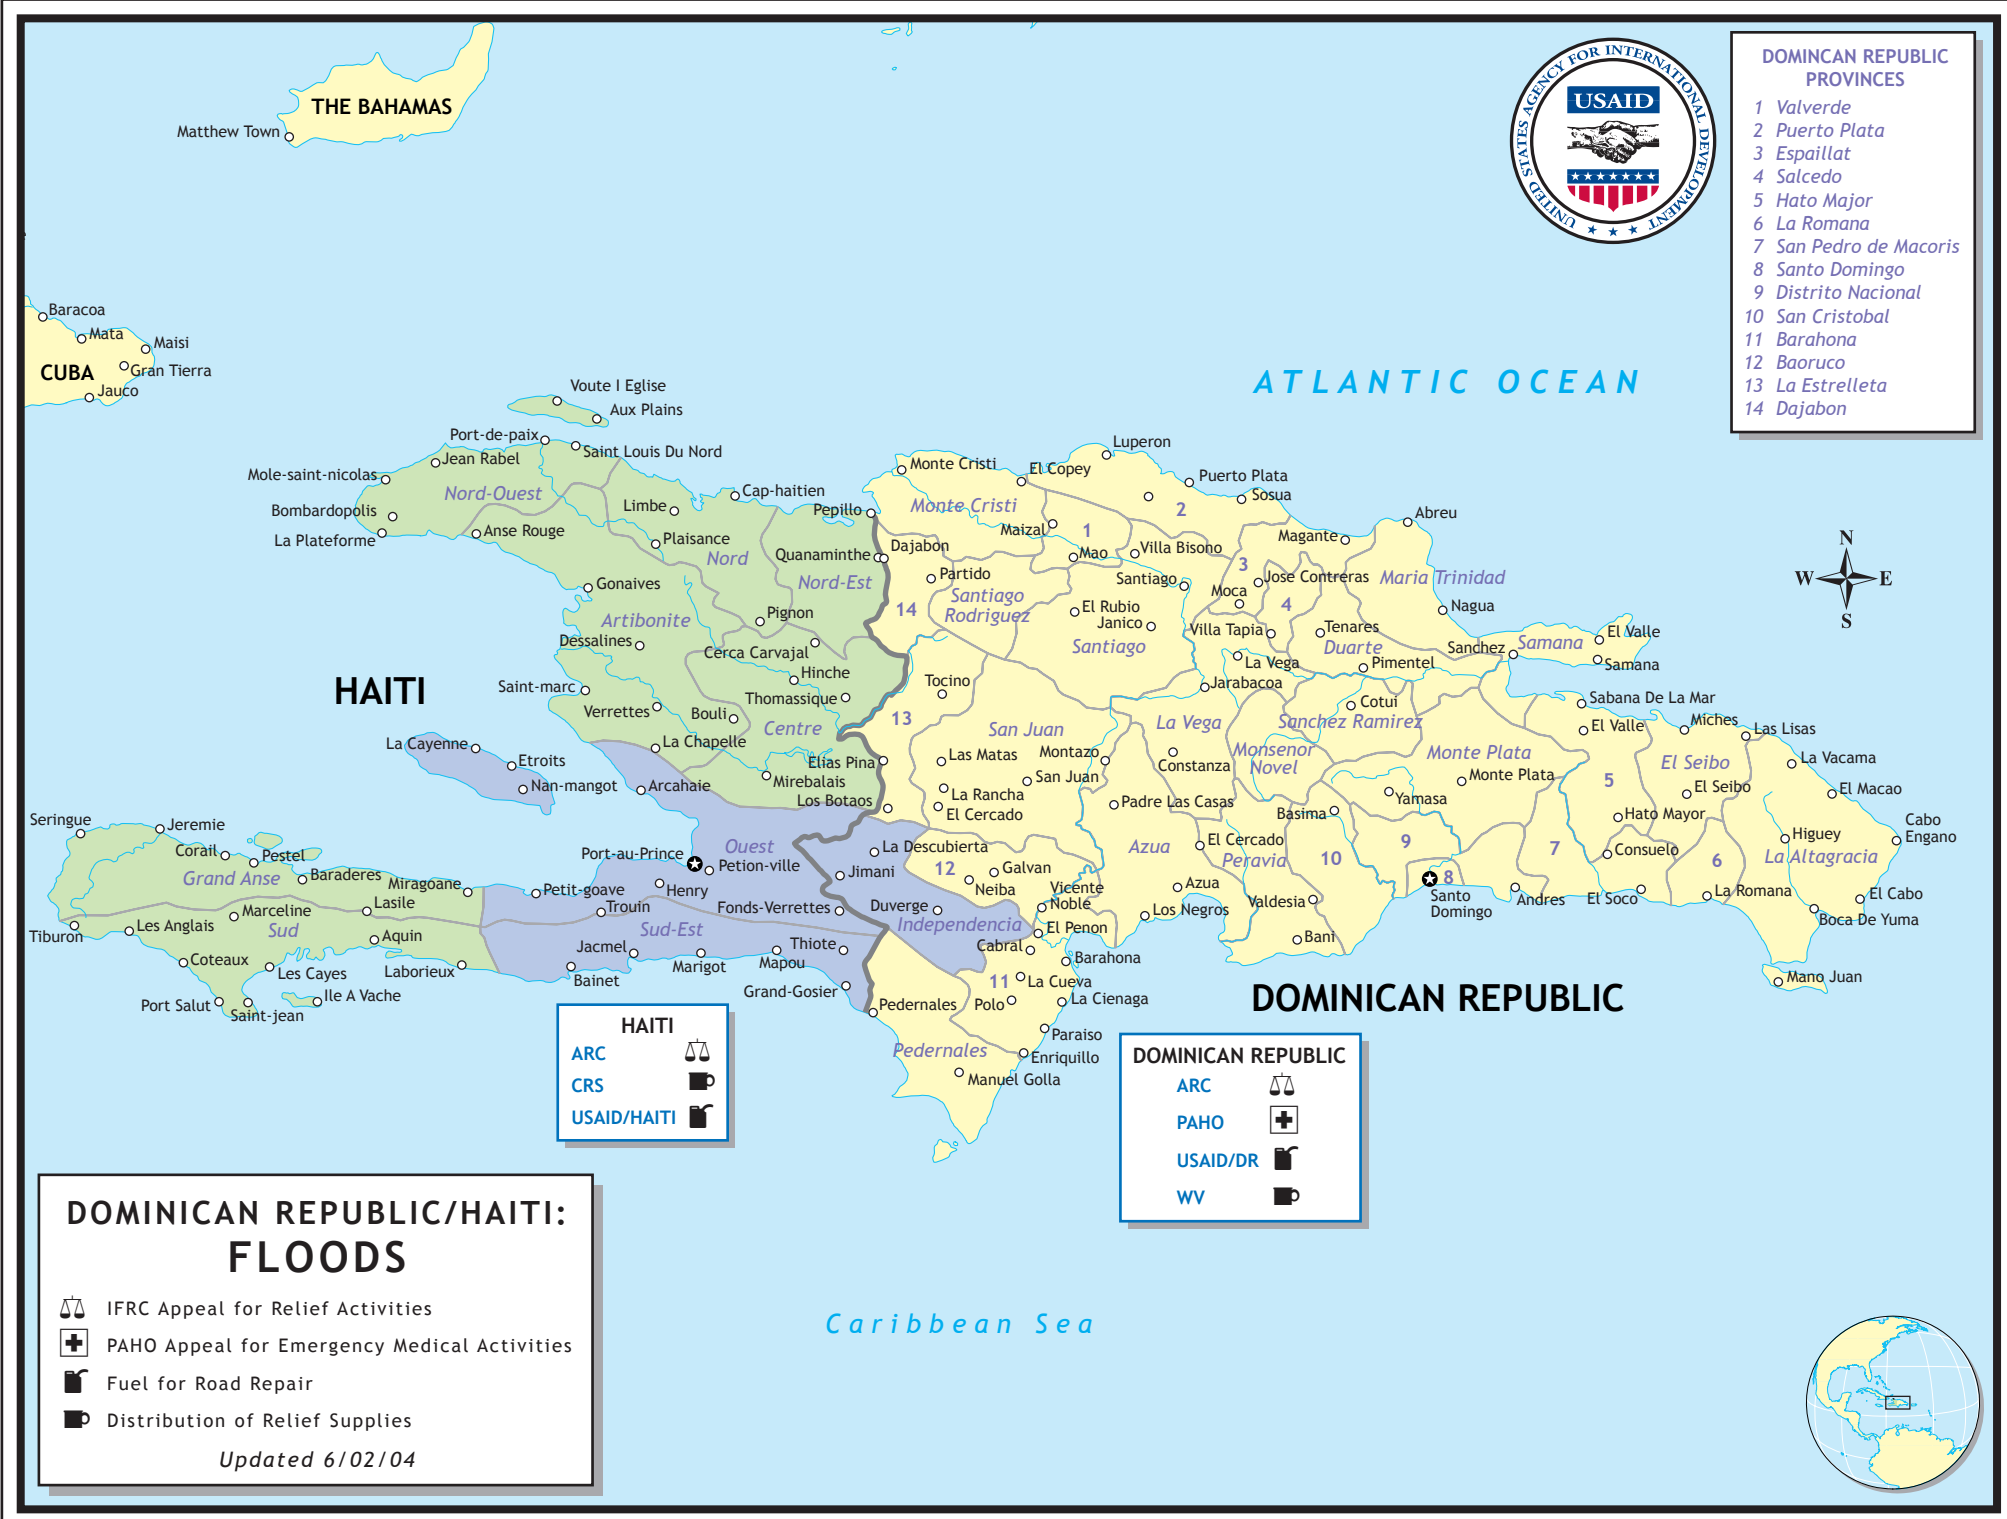

**DOMINICAN REPUBLIC PROVINCES**

- 1 Valverde
- 2 Puerto Plata
- 3 Espaillat
- 4 Salcedo
- 5 Hato Major
- 6 La Romana
- 7 San Pedro de Macoris
- 8 Santo Domingo
- 9 Distrito Nacional
- 10 San Cristobal
- 11 Barahona
- 12 Baoruco
- 13 La Estrella
- 14 Dajabon

**DOMINICAN REPUBLIC/HAITI:  
FLOODS**

- IFRC Appeal for Relief Activities
- PAHO Appeal for Emergency Medical Activities
- Fuel for Road Repair
- Distribution of Relief Supplies

*Updated 6/02/04*

**HAITI**

- ARC
- CRS
- USAID/HAITI

**DOMINICAN REPUBLIC**

- ARC
- PAHO
- USAID/DR
- WV