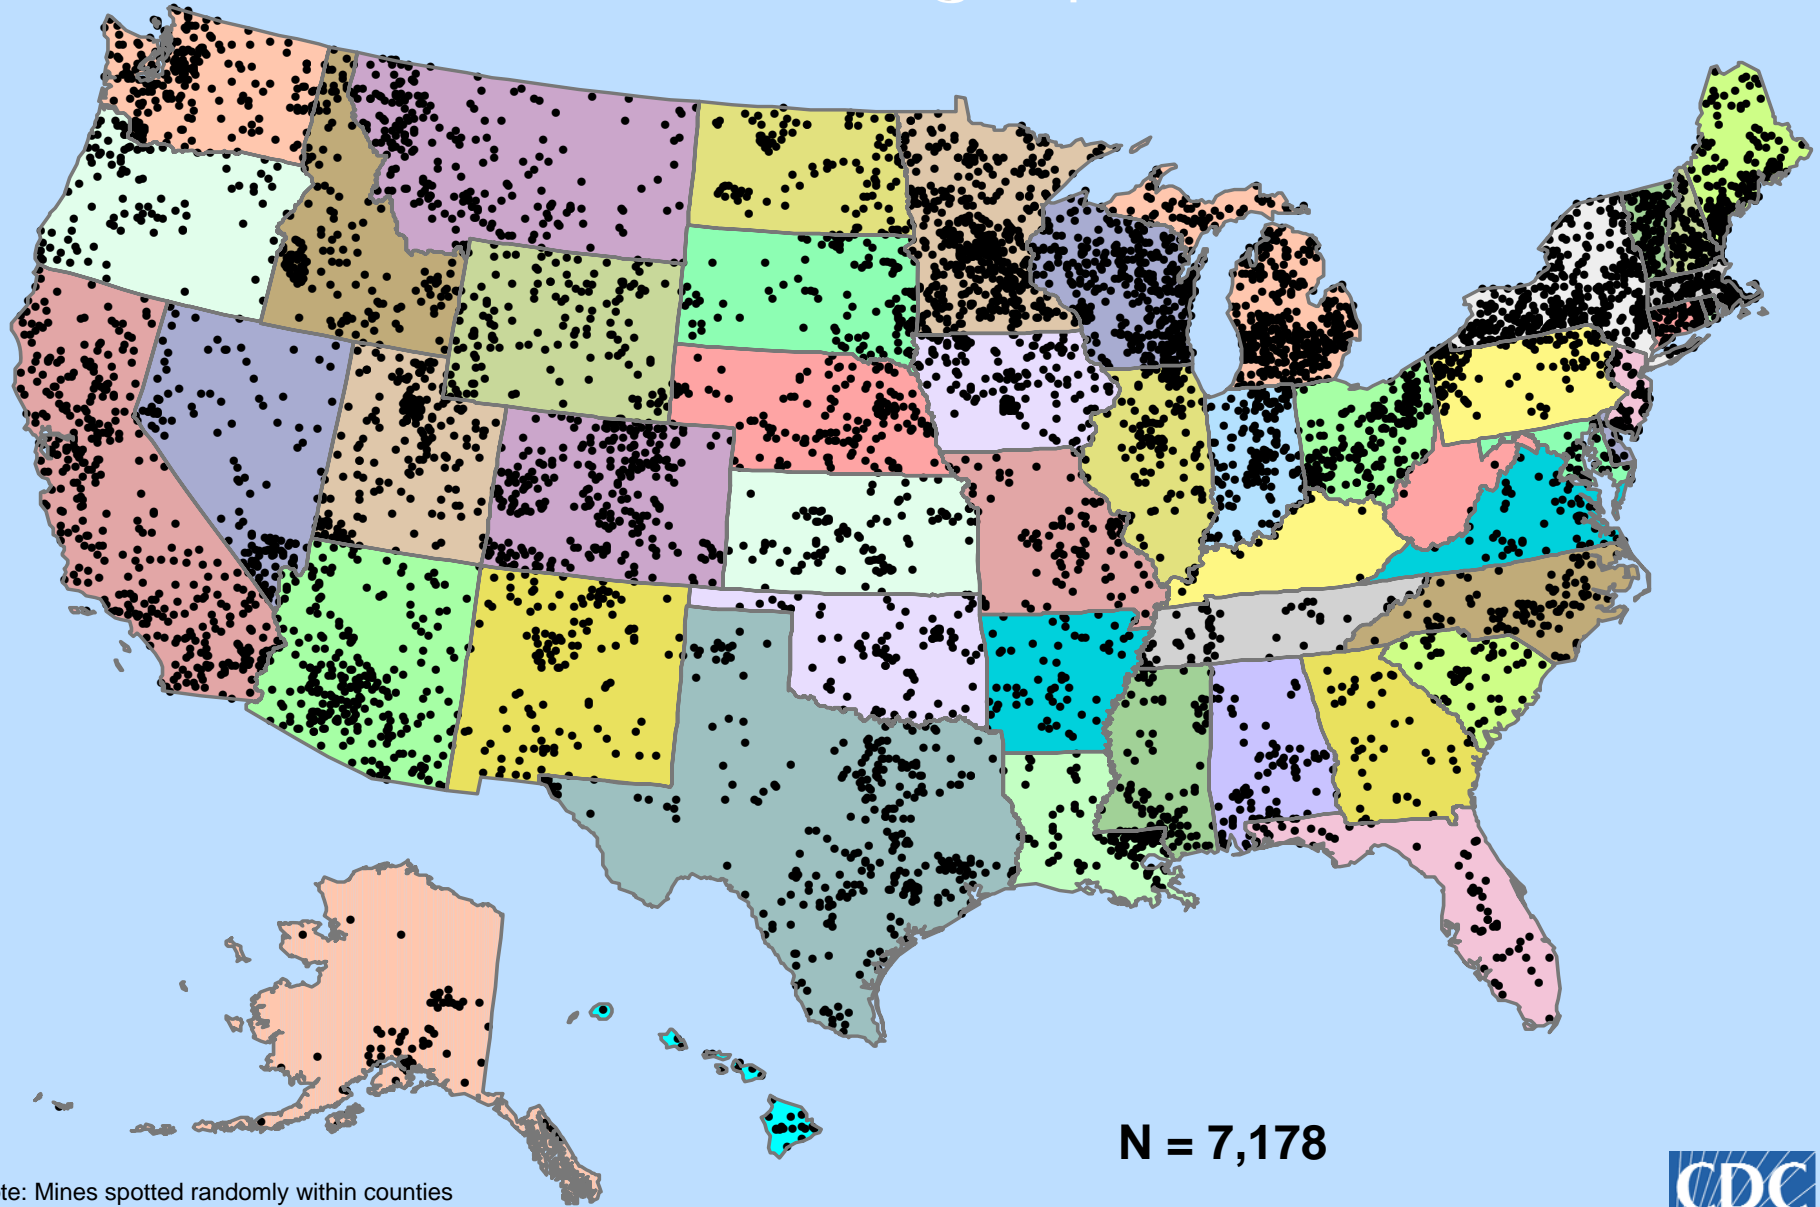

Sand & Gravel Mining Operations, 2006

N = 7,178

Note: Mines spotted randomly within counties
Not shown: Puerto Rico and U.S. Virgin Islands

Data Source: MSHA