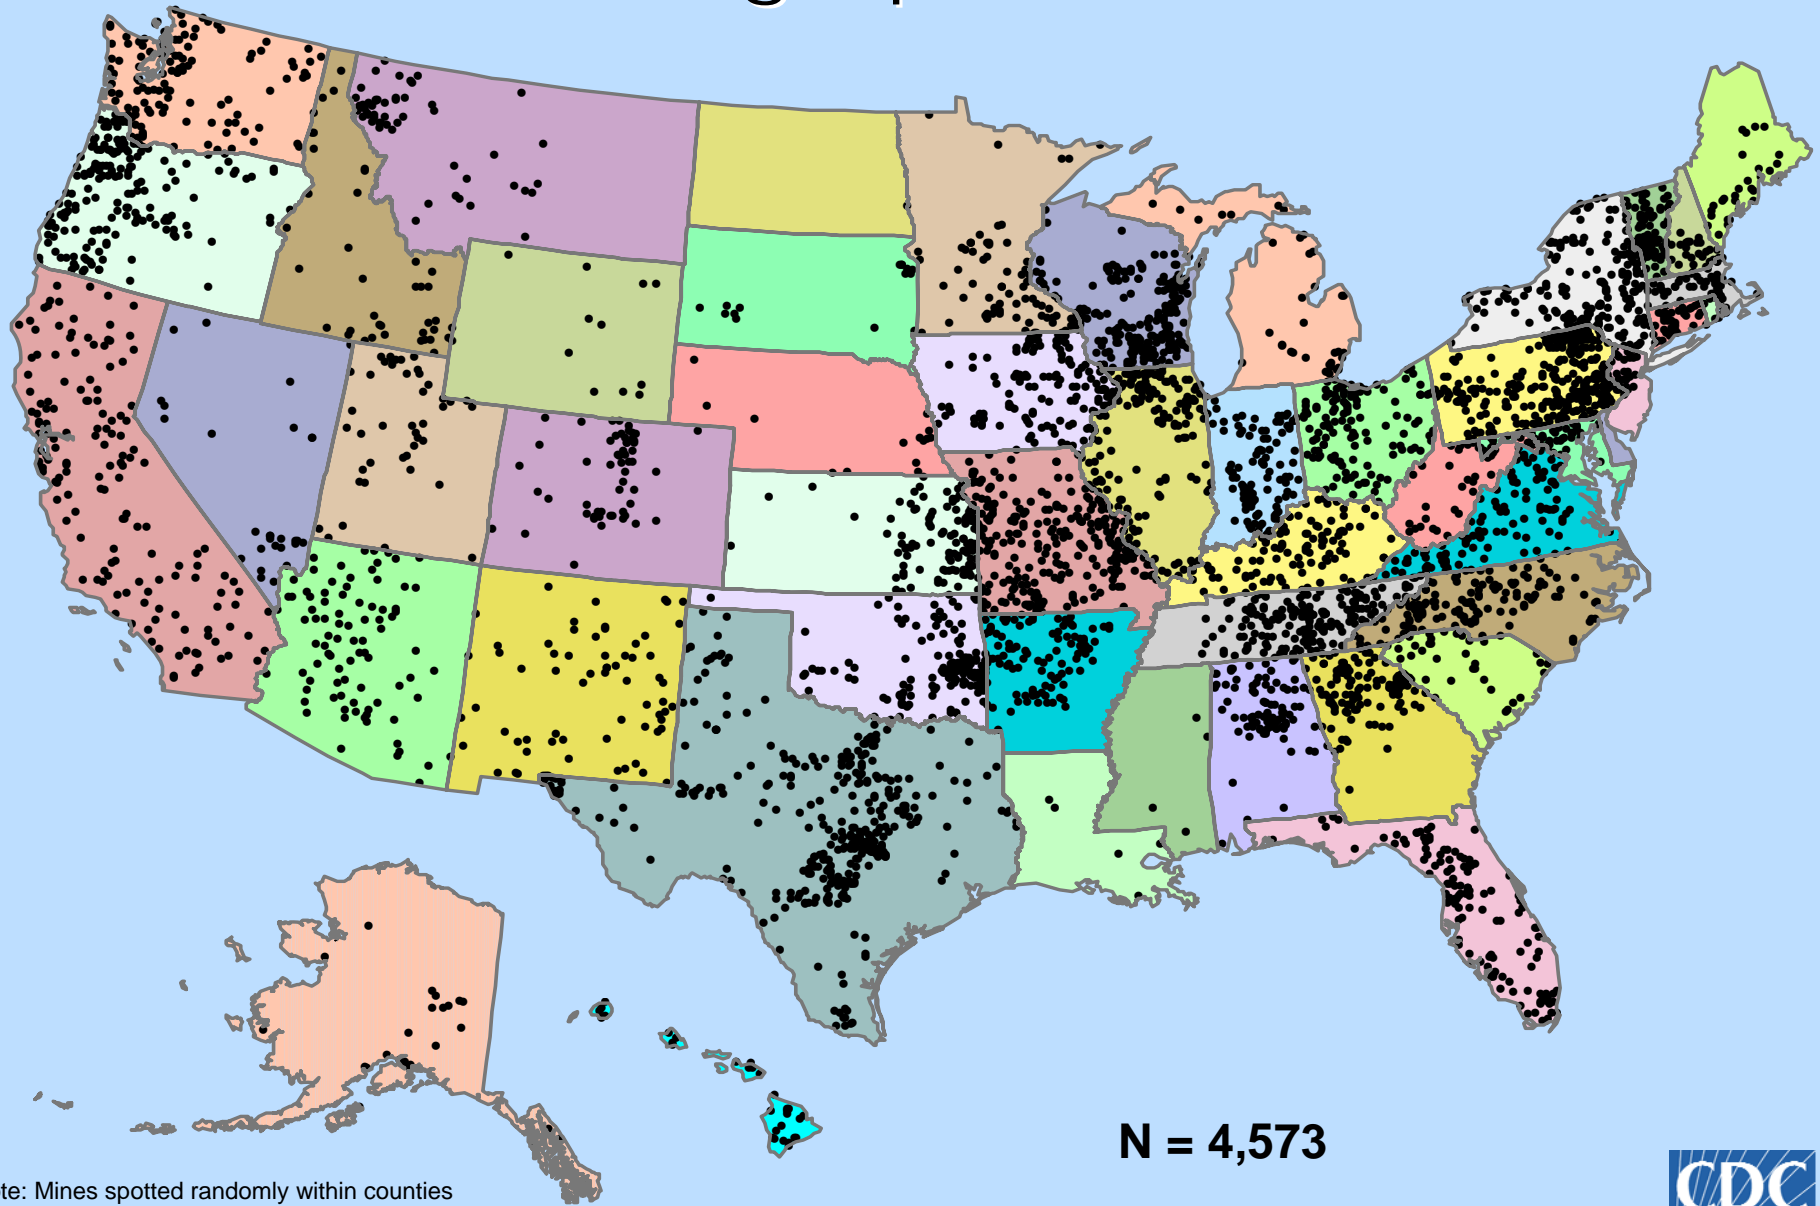

Stone Mining Operations, 2006

N = 4,573

Note: Mines spotted randomly within counties
Not shown: Puerto Rico and U.S. Virgin Islands

Data Source: MSHA