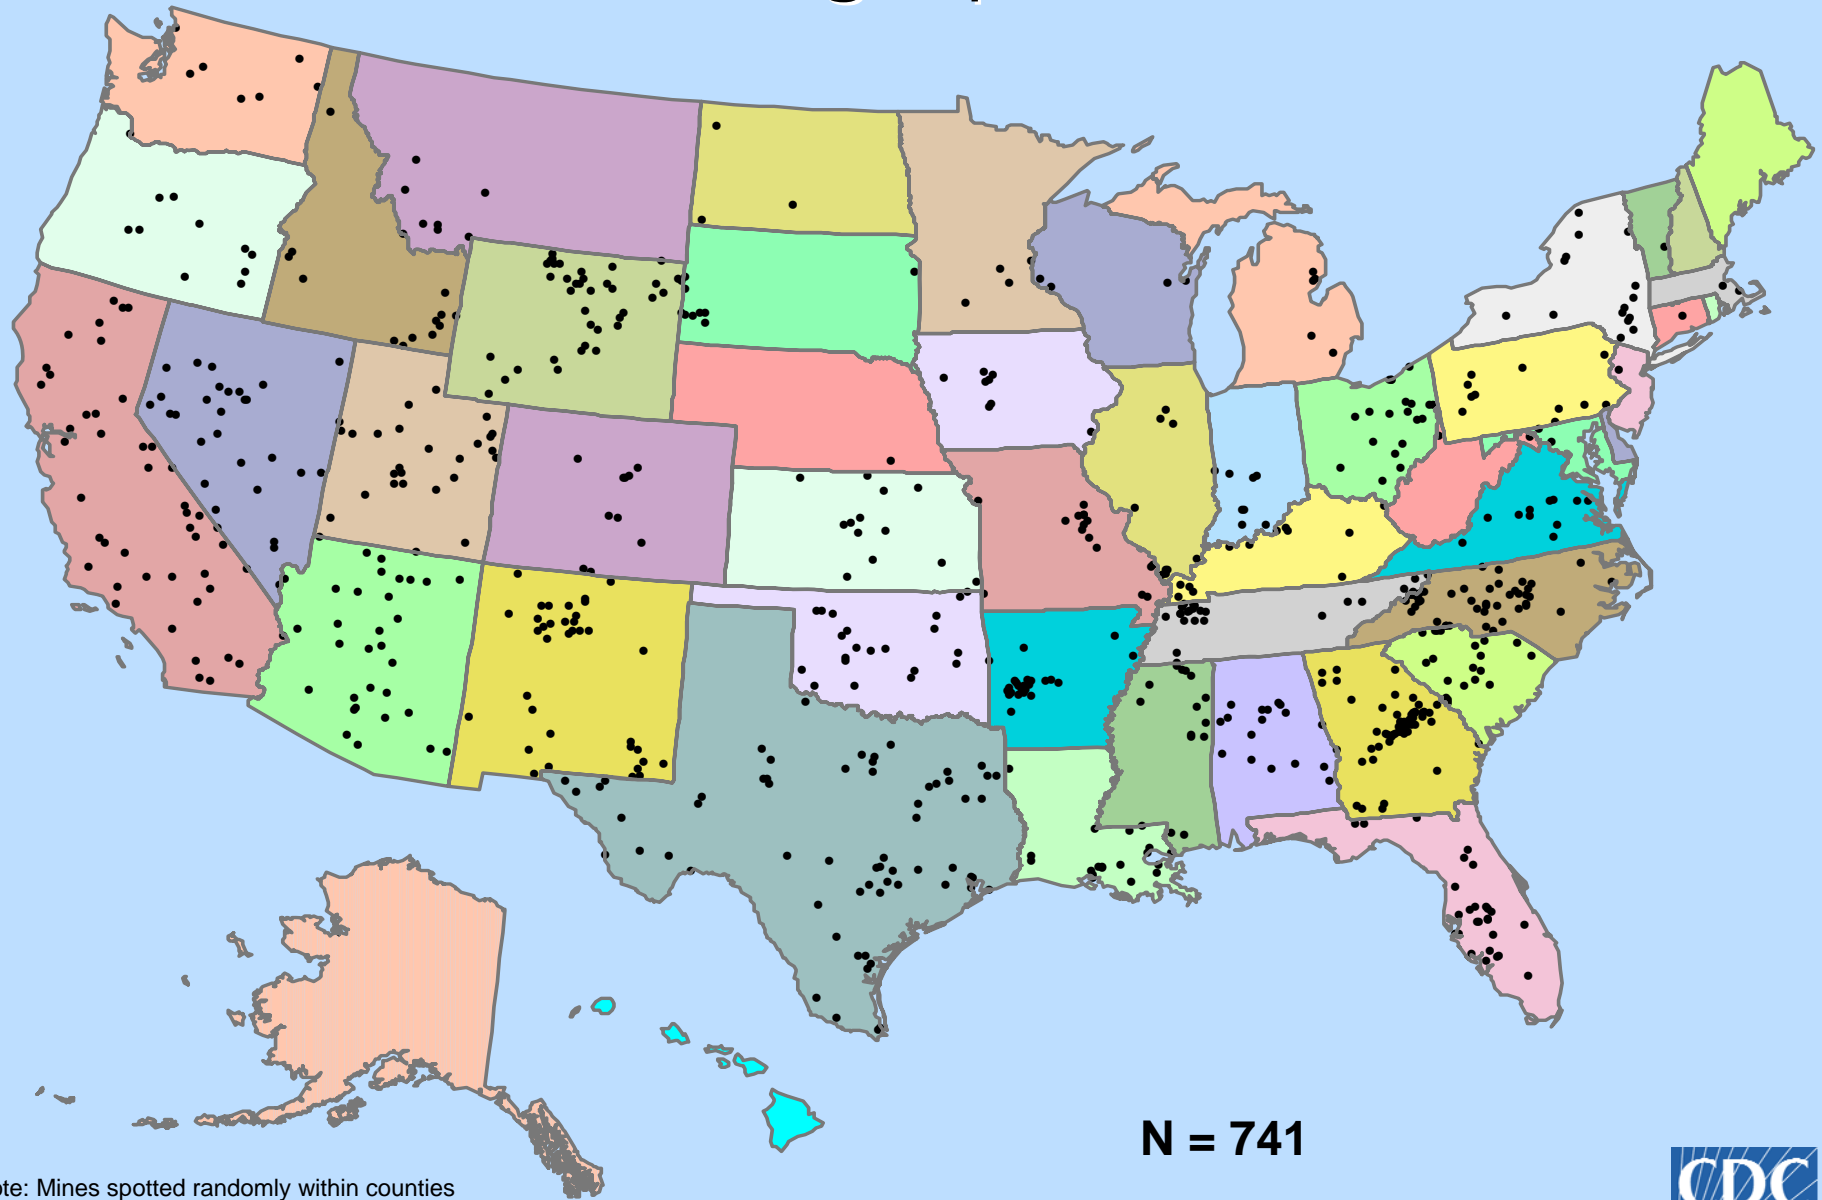

Nonmetal Mining Operations, 2006

N = 741

Note: Mines spotted randomly within counties
Not shown: Puerto Rico and U.S. Virgin Islands

Data Source: MSHA