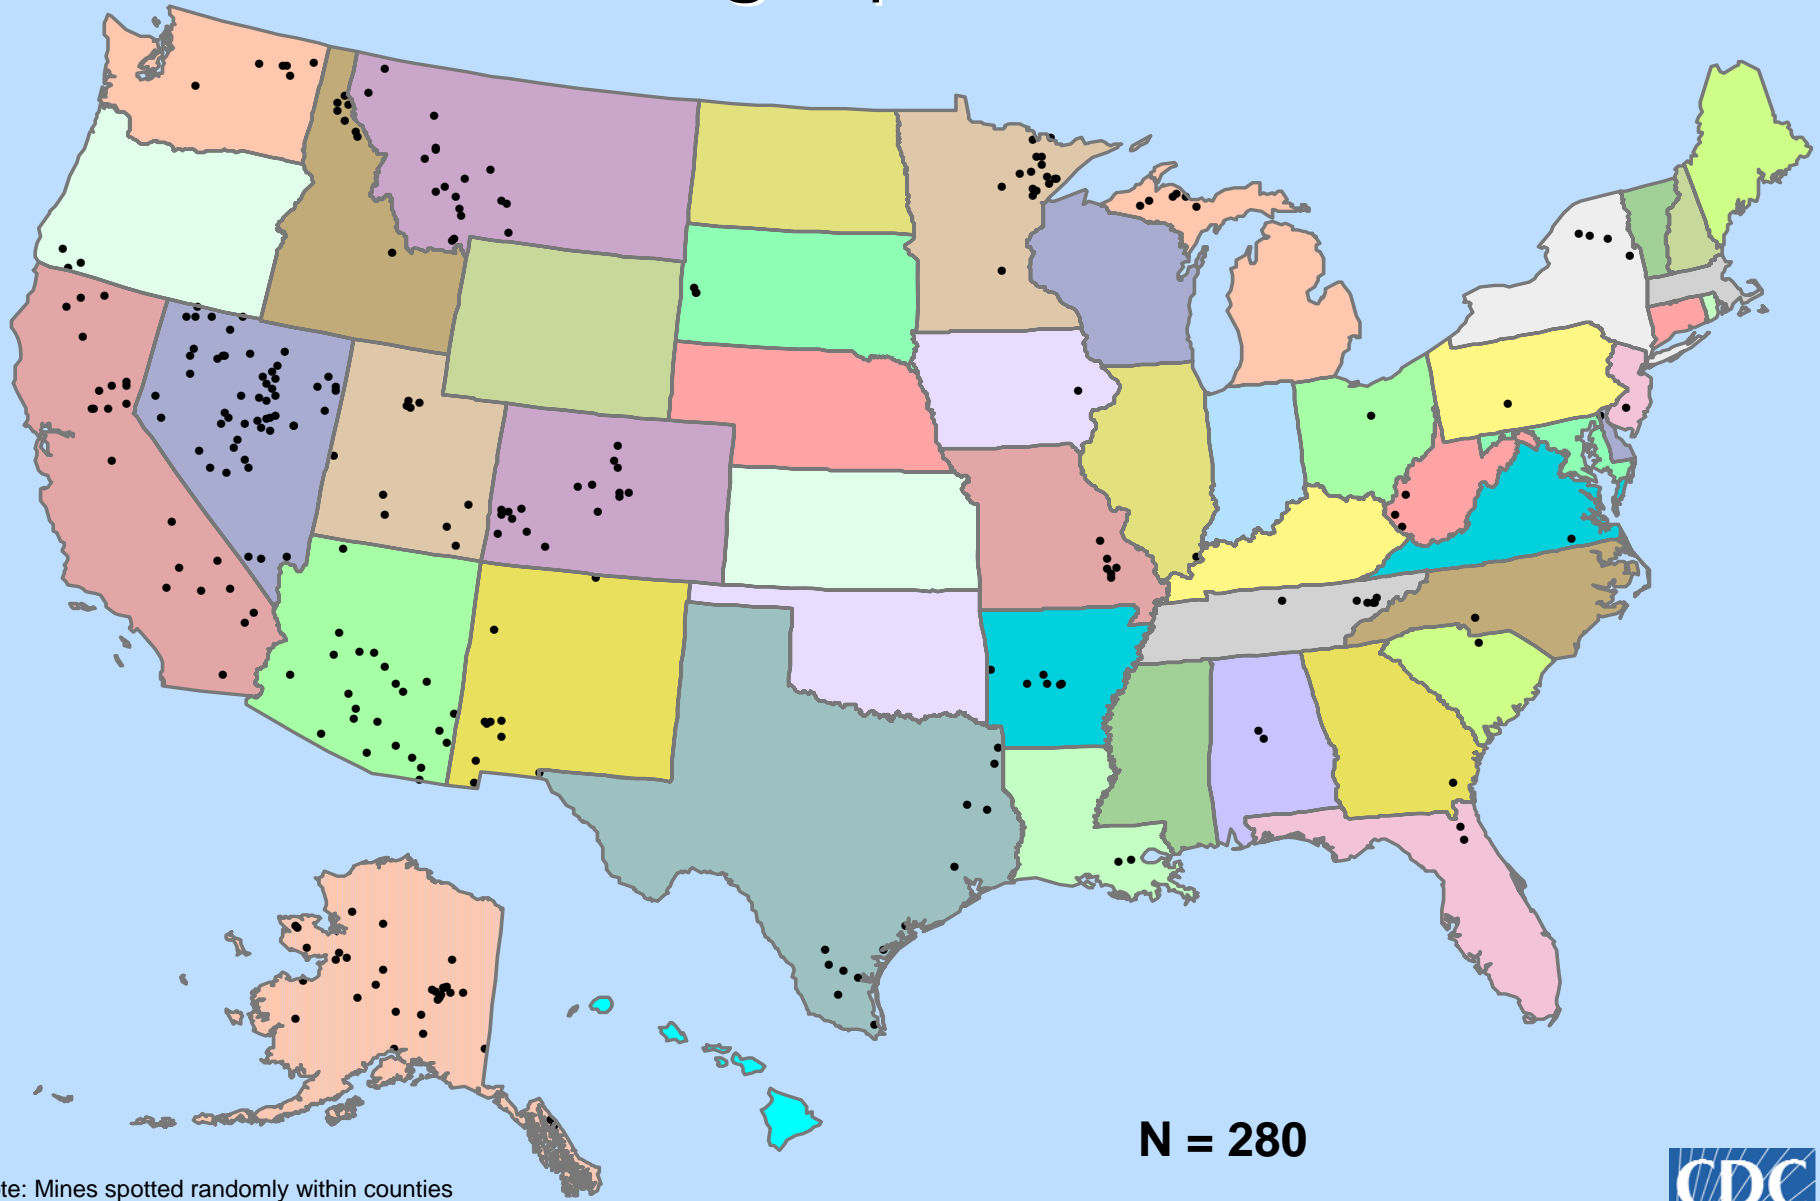

Metal Mining Operations, 2006

Note: Mines spotted randomly within counties
Not shown: Puerto Rico and U.S. Virgin Islands

Data Source: MSHA

N = 280