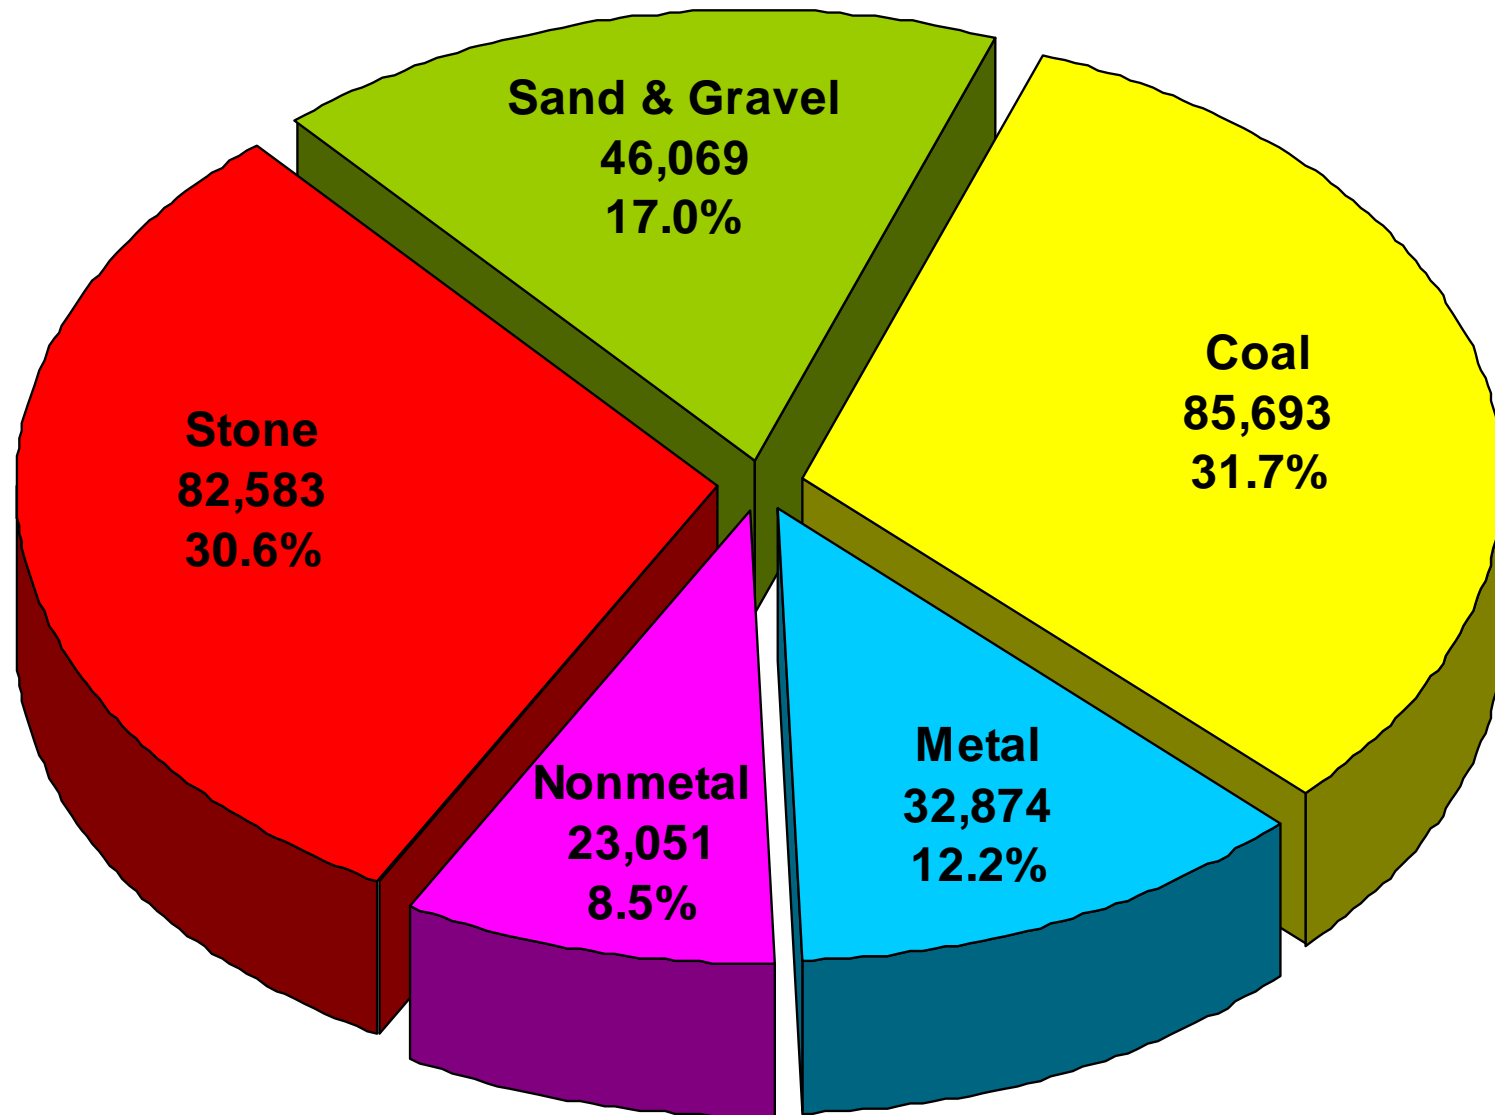

Distribution of Mine Operator Employees by Commodity, 2006

Data source: MSHA