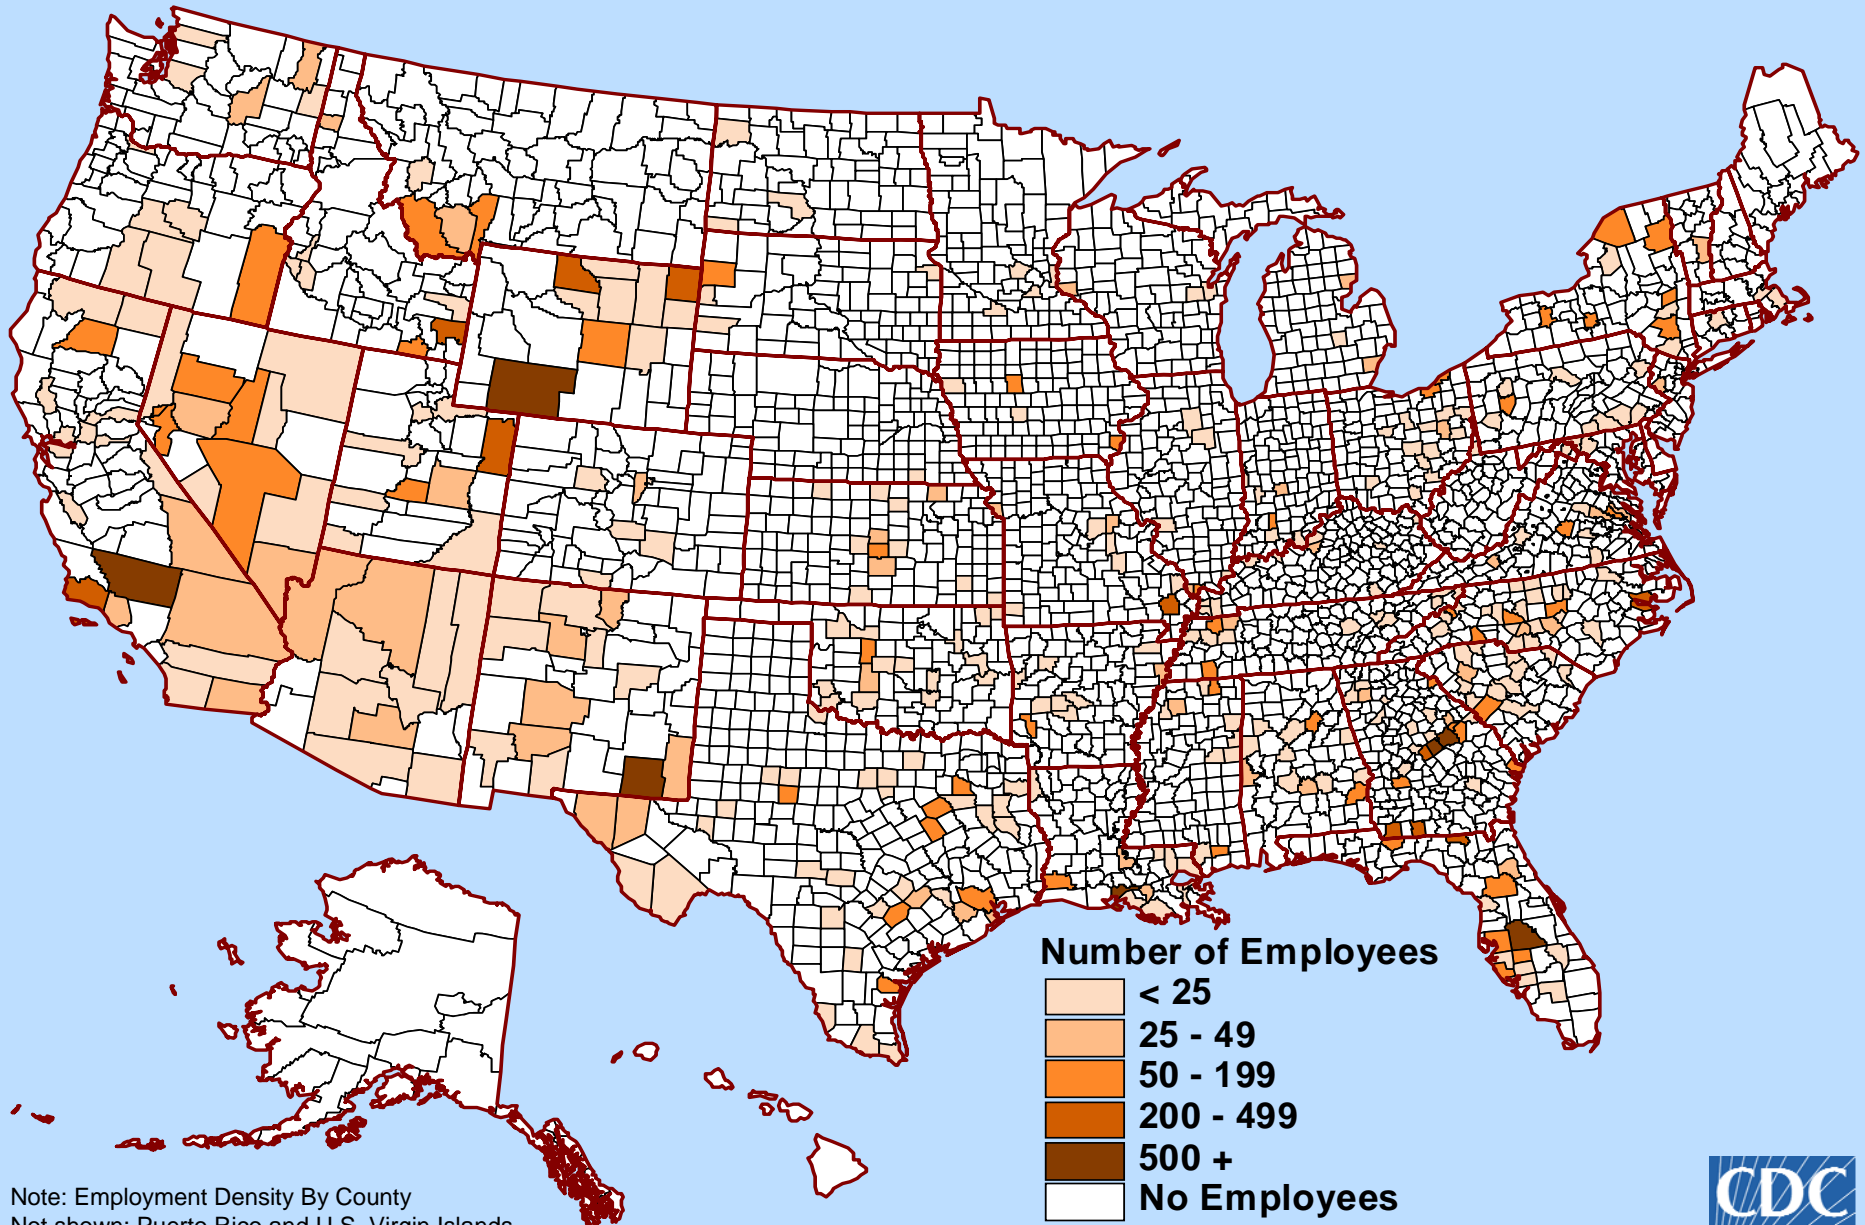

Nonmetal Mine Operator Employees, 2006

Note: Employment Density By County
Not shown: Puerto Rico and U.S. Virgin Islands

Data Source: MSHA

N = 19,614 (Excludes office workers)