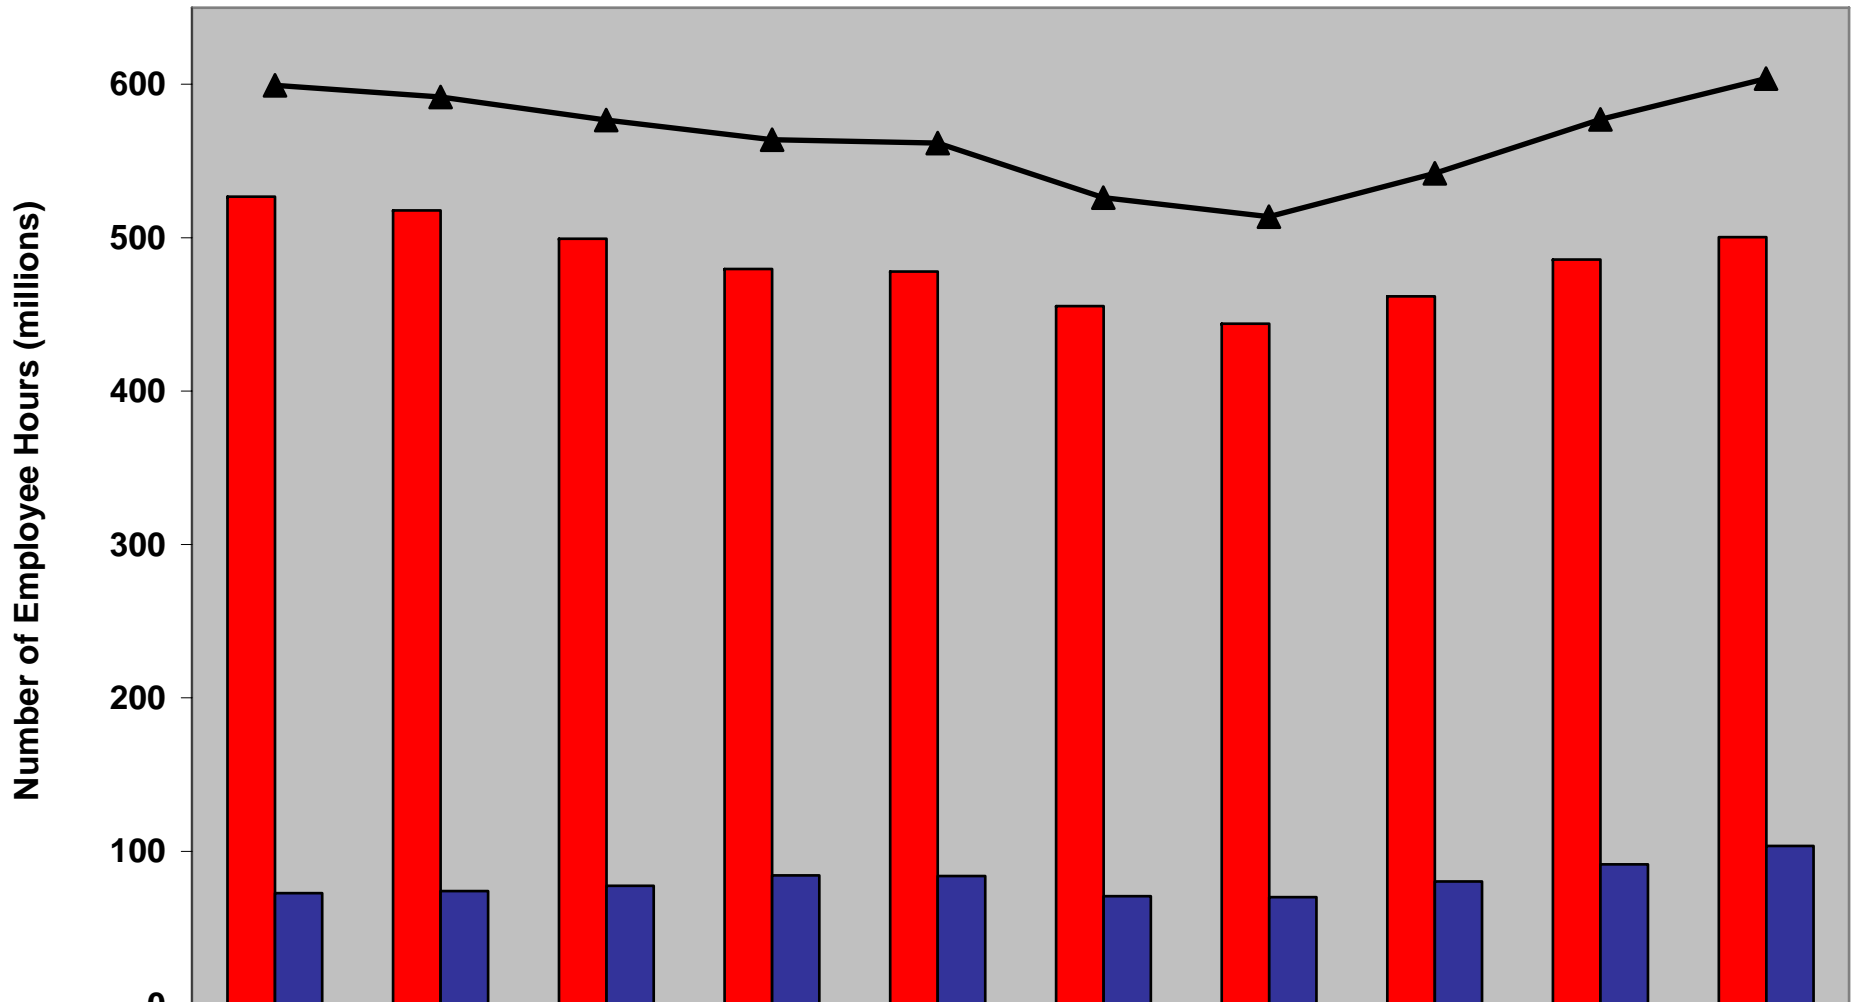

Number of Employee Hours Reported by Mine Operators and Independent Contractors by Year, 1997-2006

(Excludes Office Employees; Data Source: MSHA)

	1997	1998	1999	2000	2001	2002	2003	2004	2005	2006
█ Operator	526.8	517.9	499.2	479.7	477.8	455.4	443.8	461.7	485.8	500.4
█ Contractor	72.6	73.9	77.5	84.1	83.8	70.7	69.9	80.3	91.5	103.4
▲ Total	599.5	591.9	576.7	563.8	561.7	526.0	513.8	542.0	577.2	603.8