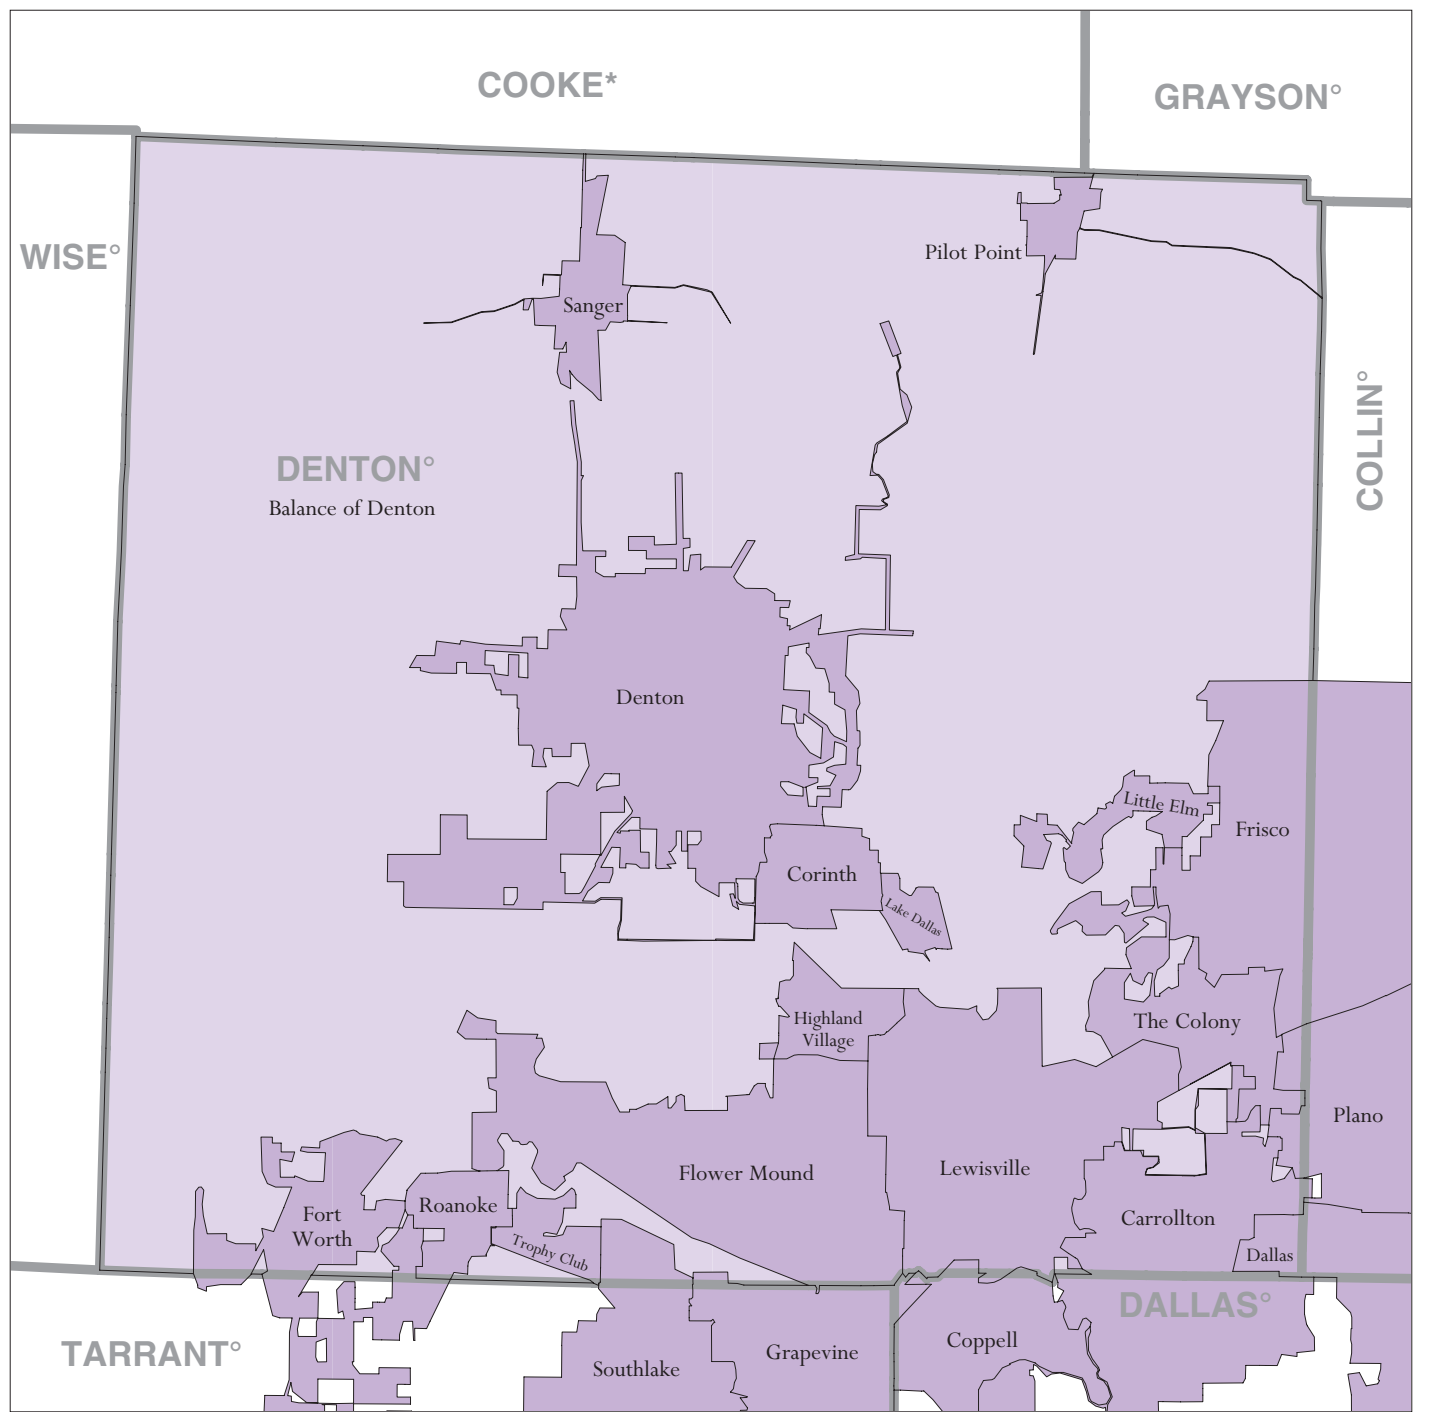

Denton County, TX - Economic Places

Location in State

Legend

- Madison Economic Place (completely or partially within subject area)
- Balance of Dane 'Balance of County' Economic Place
- DANE County or statistical equivalent

A degree (°) denotes that the county or statistical equivalent is in a Metropolitan Statistical Area. An asterisk (*) denotes that the county or statistical equivalent is in a Micropolitan Statistical Area. All boundaries are as of January 1, 2002.

Dallas County, TX - Economic Places

Location in State

Legend

- Madison Economic Place (completely or partially within subject area)
- Balance of Dane 'Balance of County' Economic Place
- DANE** County or statistical equivalent