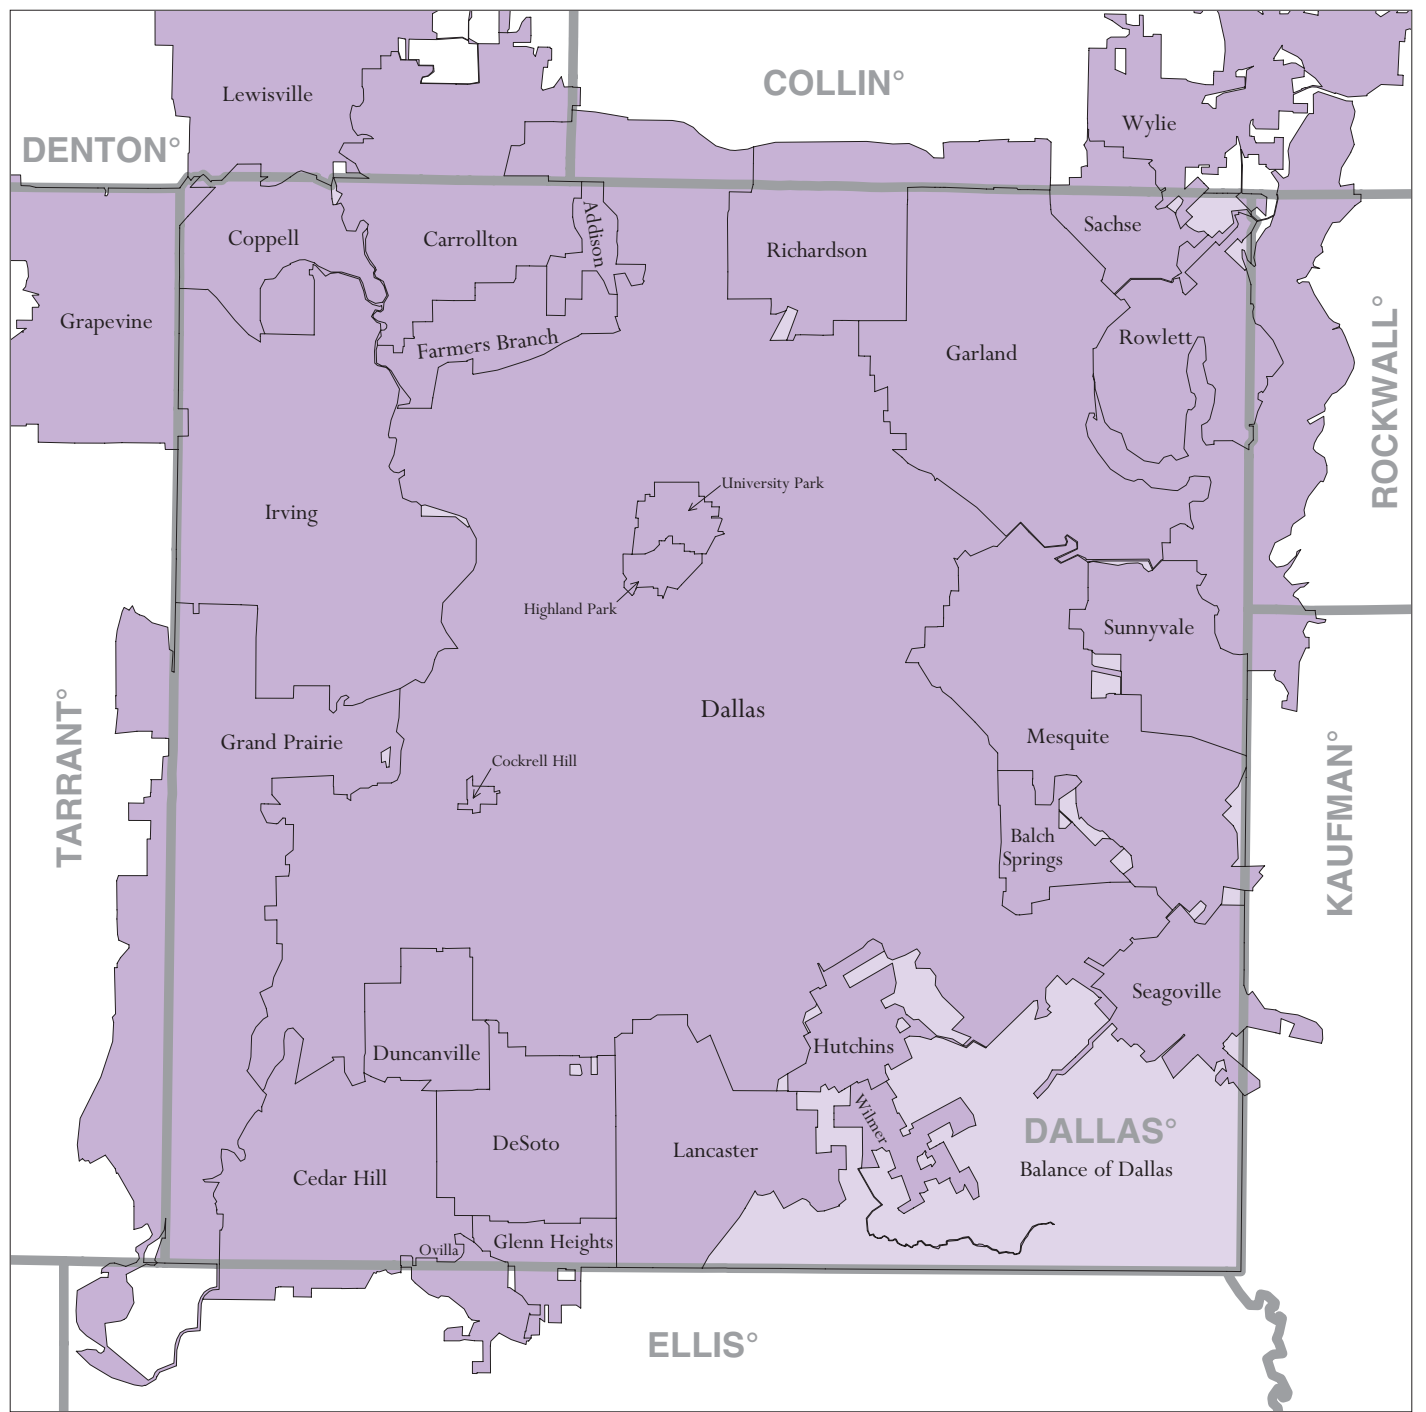

Denton County, TX - Economic Places

Location in State

Legend

- Madison Economic Place (completely or partially within subject area)
- Balance of Dane 'Balance of County' Economic Place
- DANE County or statistical equivalent

A degree (°) denotes that the county or statistical equivalent is in a Metropolitan Statistical Area. An asterisk (*) denotes that the county or statistical equivalent is in a Micropolitan Statistical Area. All boundaries are as of January 1, 2002.

Dallas County, TX - Economic Places

Location in State

Legend

- Madison Economic Place (completely or partially within subject area)
- Balance of Dane 'Balance of County' Economic Place
- DANE** County or statistical equivalent