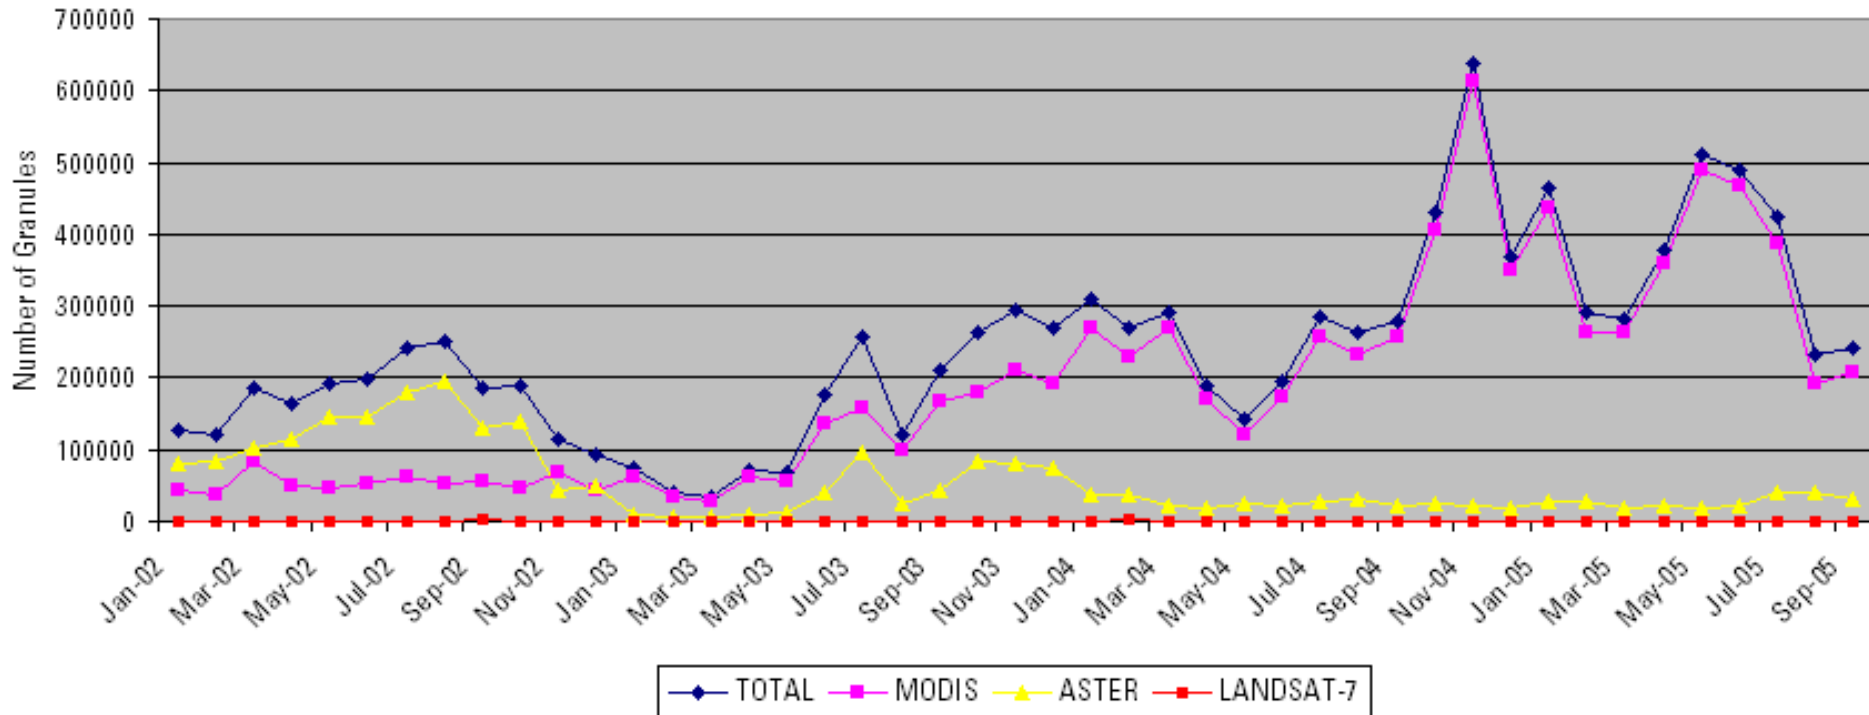

Data Distribution and User Characterization

John Dwyer
LP DAAC Project Scientist
SAIC/USGS EROS

LP DAAC Distribution Number of Granules 2002-2005

**ASTER pricing policy for Level-1 data went into effect August 12, 2002.
Landsat 7 ETM+ data archive and distribution was discontinued March 31, 2004.**

LP DAAC Distribution Volume 2002-2005

**ASTER pricing policy for Level-1 data went into effect August 12, 2002.
Landsat 7 ETM+ data archive and distribution was discontinued March 31, 2004.**

NUMBER OF ASTER GRANULES DISTRIBUTED BY DOMAIN AT LP DAAC (FY 2002 - FY 2005)