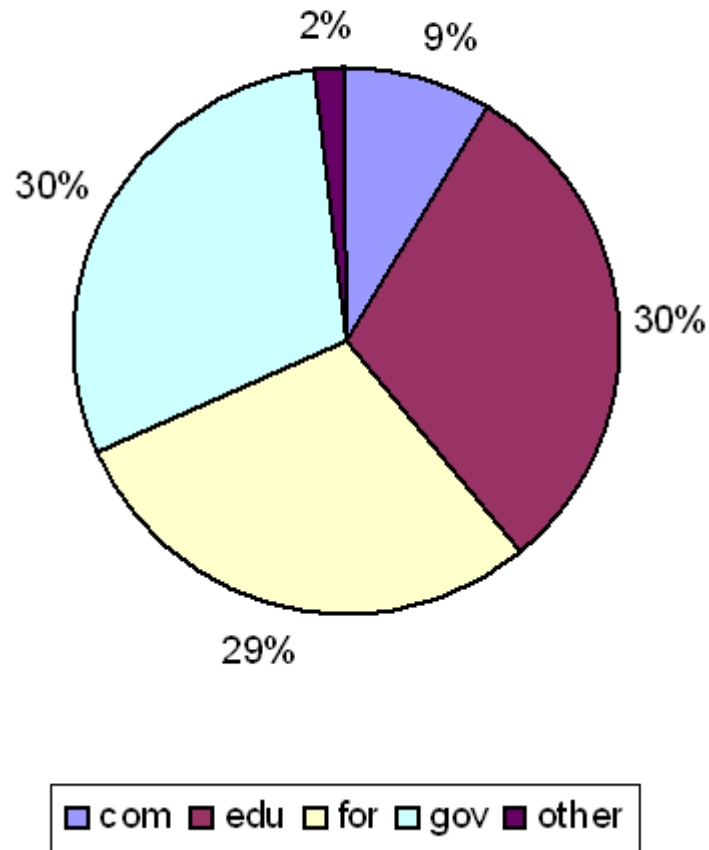

NASA domains
comprised
93% of the data
distributed to the
.gov users.

LP DAAC MODLAND User Community
Number of Granules per Domain 2002-2005