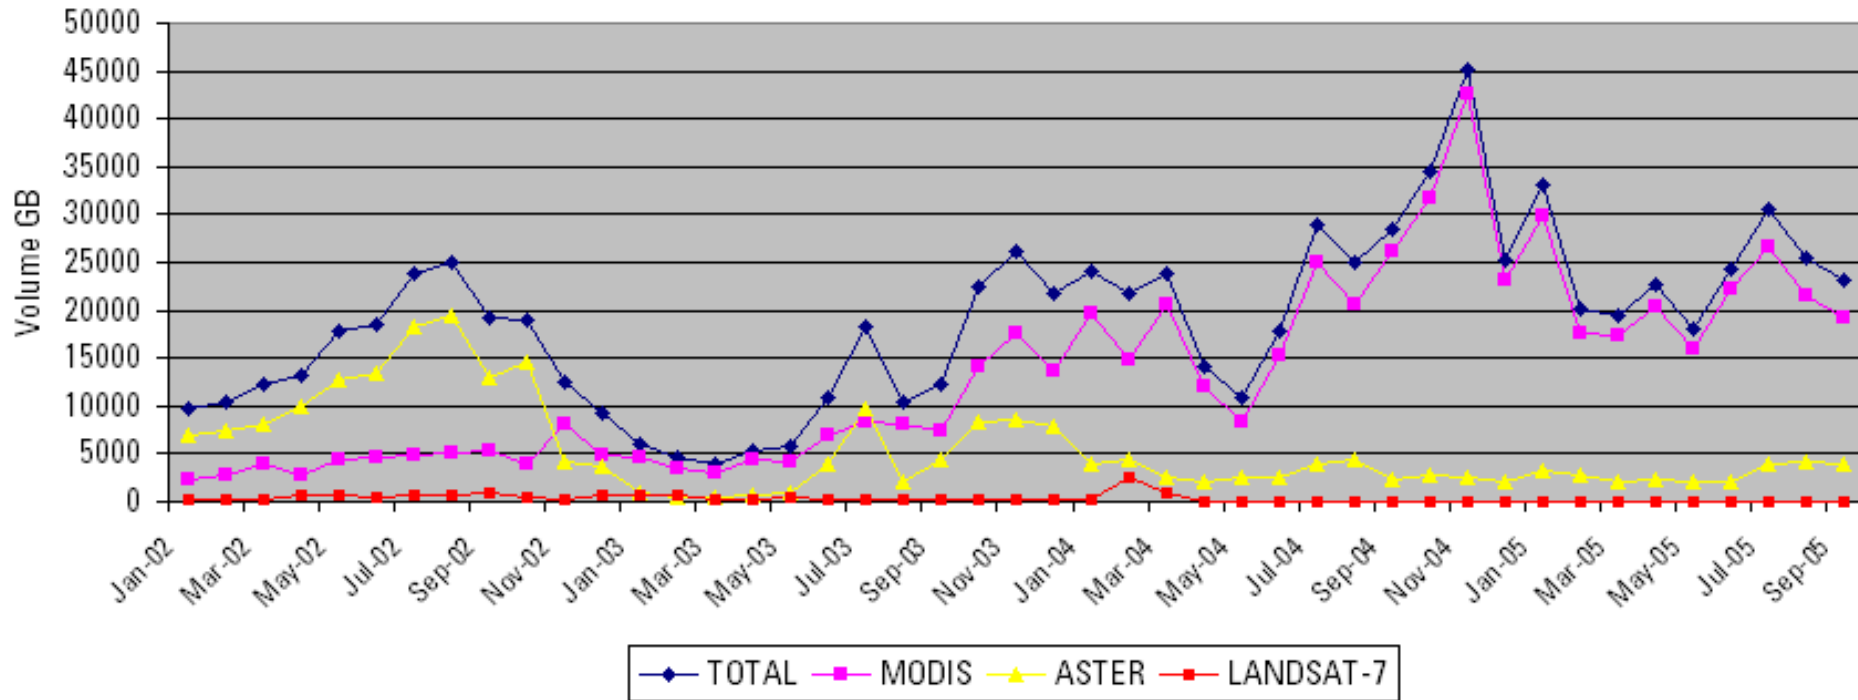

Data Distribution and User Characterization

John Dwyer
LP DAAC Project Scientist
SAIC/USGS EROS

LP DAAC Distribution Number of Granules 2002-2005

**ASTER pricing policy for Level-1 data went into effect August 12, 2002.
Landsat 7 ETM+ data archive and distribution was discontinued March 31, 2004.**

LP DAAC Distribution Volume 2002-2005

**ASTER pricing policy for Level-1 data went into effect August 12, 2002.
Landsat 7 ETM+ data archive and distribution was discontinued March 31, 2004.**

NUMBER OF ASTER GRANULES DISTRIBUTED BY DOMAIN AT LP DAAC (FY 2002 - FY 2005)