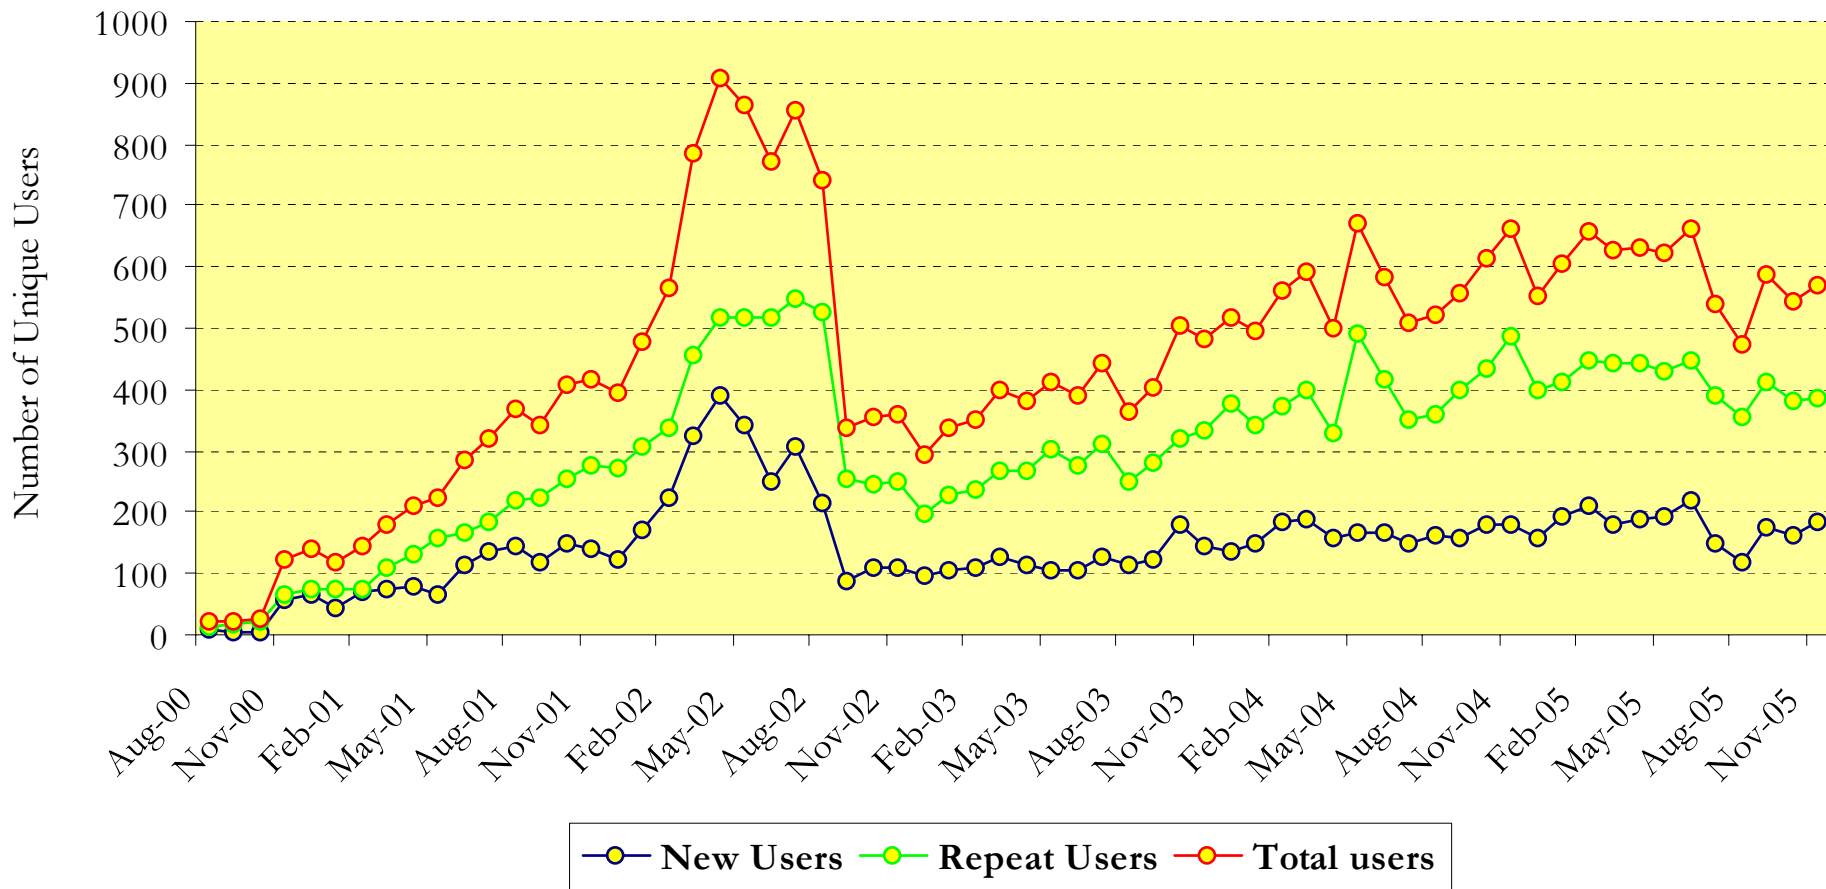

ASTER Unique Users (August 2000 - November 2005)