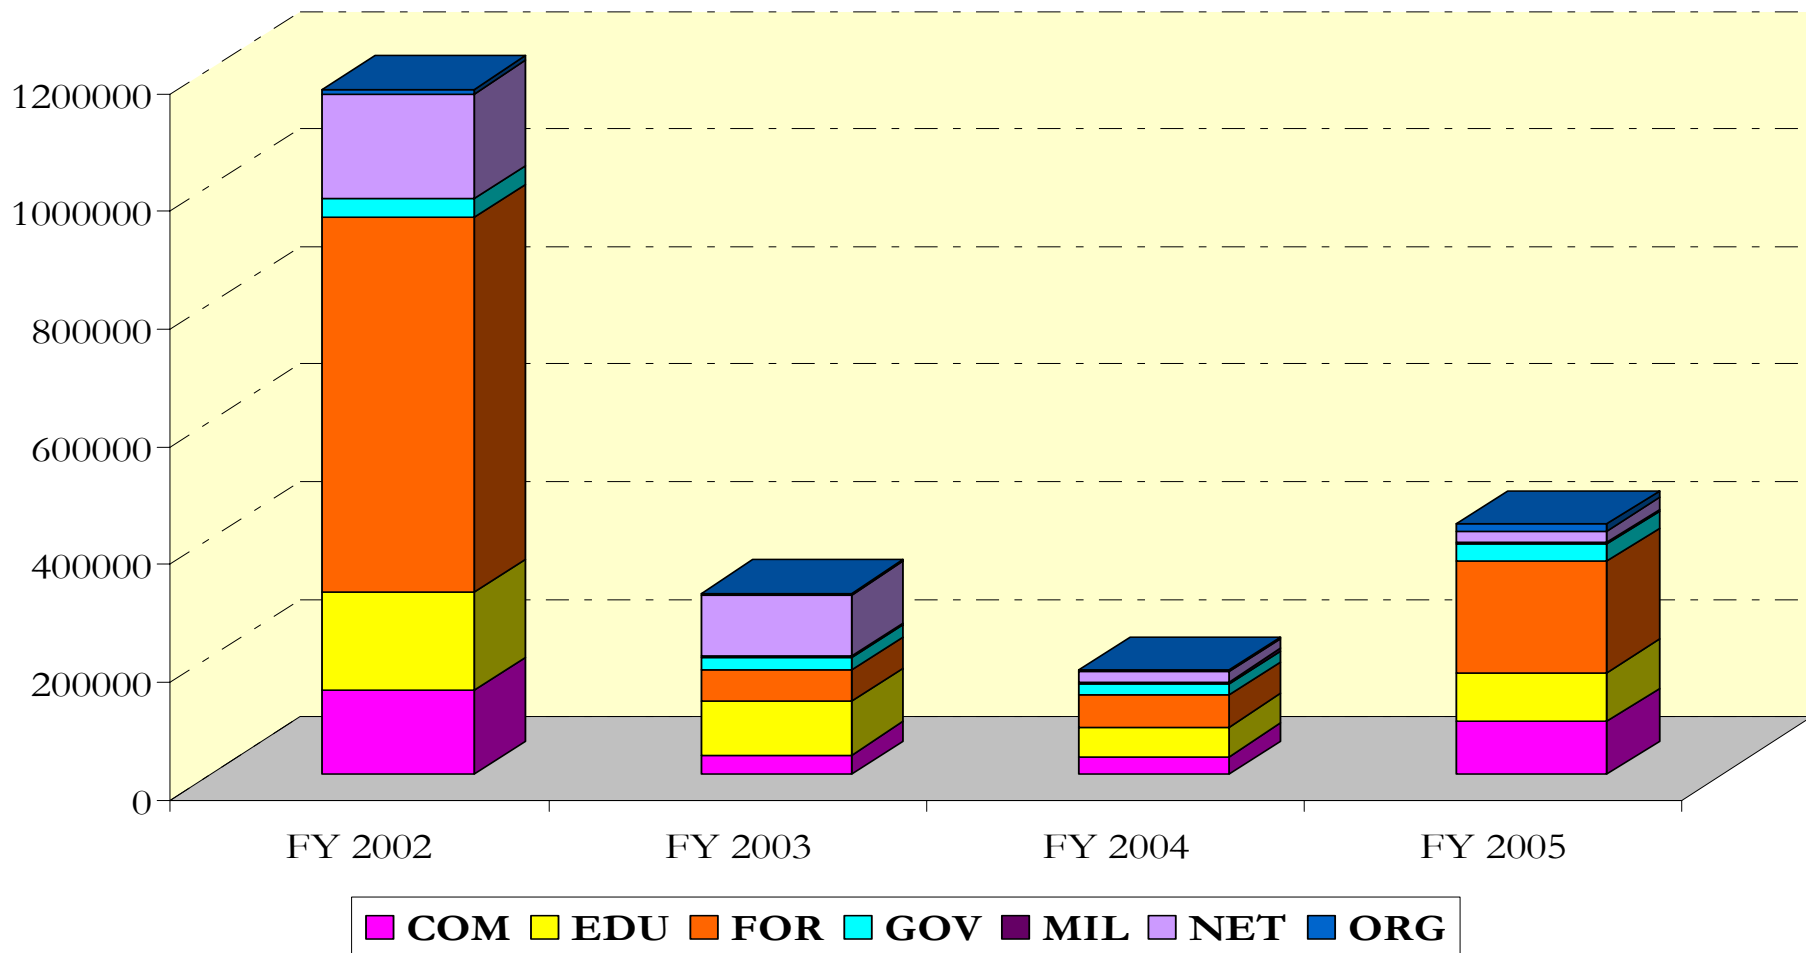

Data Distribution and User Characterization

John Dwyer
LP DAAC Project Scientist
SAIC/USGS EROS

LP DAAC Distribution Number of Granules 2002-2005

**ASTER pricing policy for Level-1 data went into effect August 12, 2002.
Landsat 7 ETM+ data archive and distribution was discontinued March 31, 2004.**

LP DAAC Distribution Volume 2002-2005

**ASTER pricing policy for Level-1 data went into effect August 12, 2002.
Landsat 7 ETM+ data archive and distribution was discontinued March 31, 2004.**

NUMBER OF ASTER GRANULES DISTRIBUTED BY DOMAIN AT LP DAAC (FY 2002 - FY 2005)

ASTER pricing policy for Level-1 data
went into effect August 12, 2002

NASA domains
comprised
93% of the data
distributed to the
.gov users.

LP DAAC MODLAND User Community
Number of Granules per Domain 2002-2005