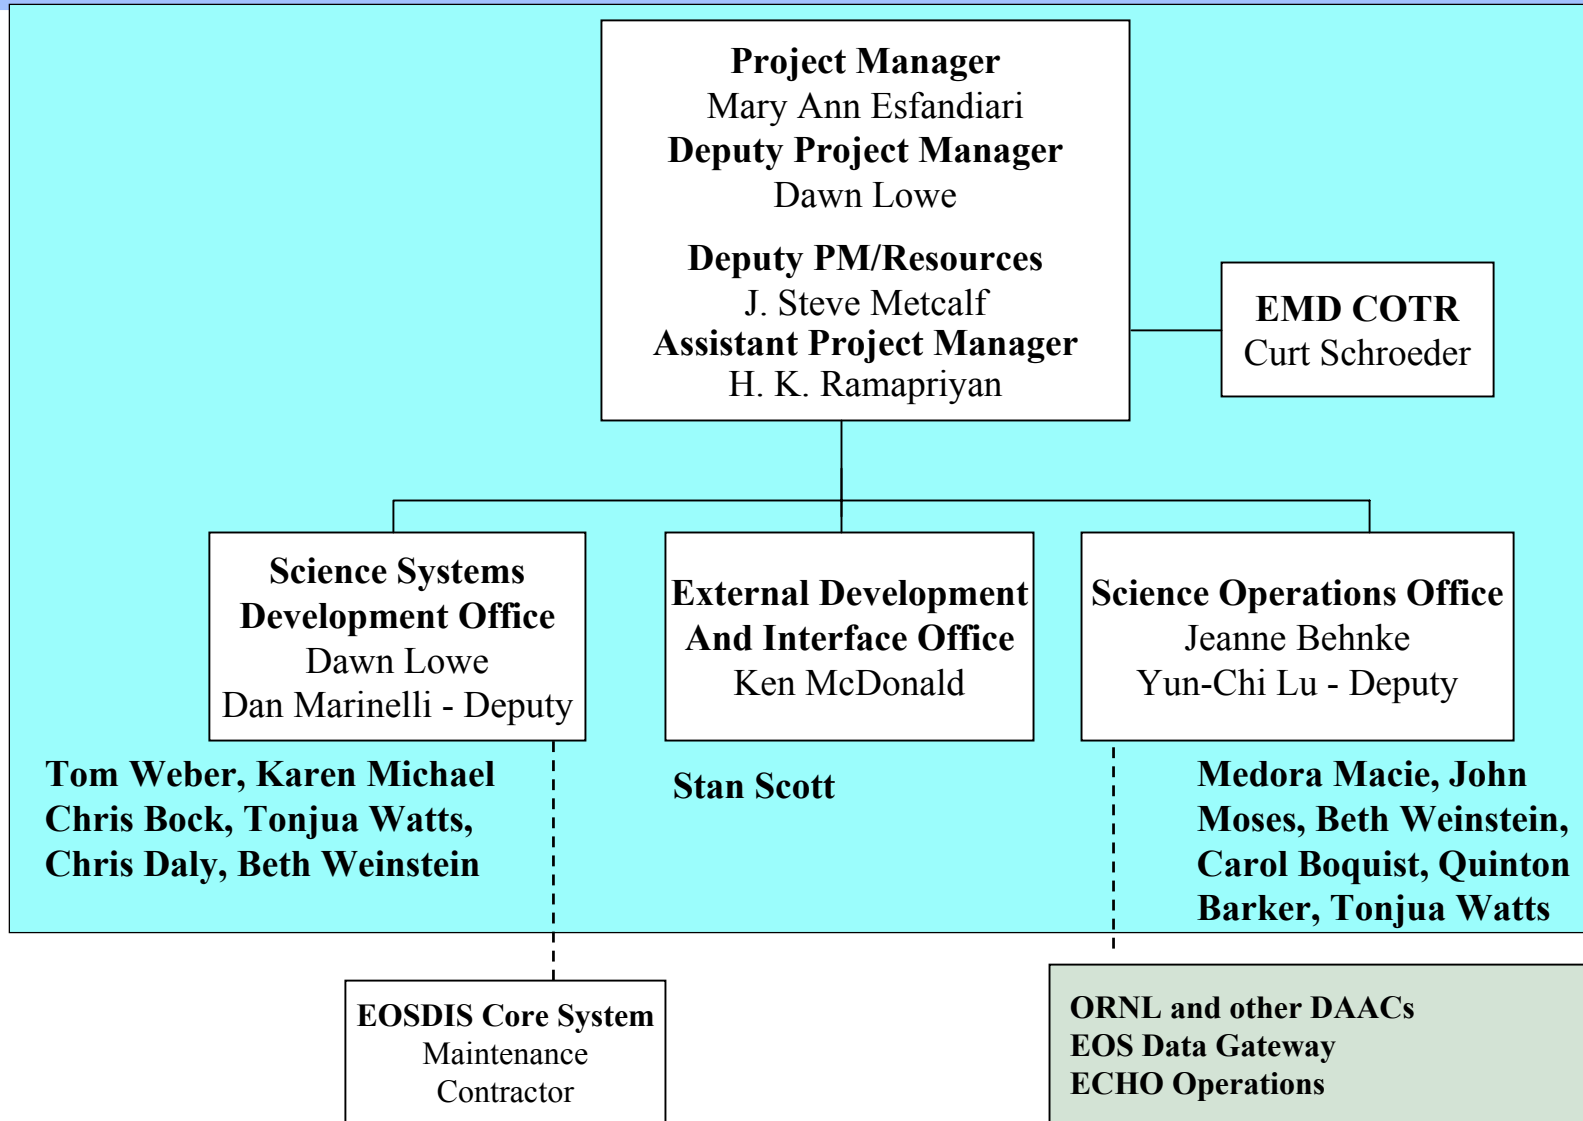

Changes in the project

- In early 2005 the Earth Science Data and Information System (EOSDIS) Project Code 423 separated into
 - EOSDIS Project Code 423 – Science Systems
 - Earth Science Mission Operations (ESMO) Project Code 428 – Mission Operations
- NASA Project Management Functions moved to ESMO:
 - EOS Data and Operations System (EDOS)
 - EOS Mission Operations System (EMOS)
 - Networks