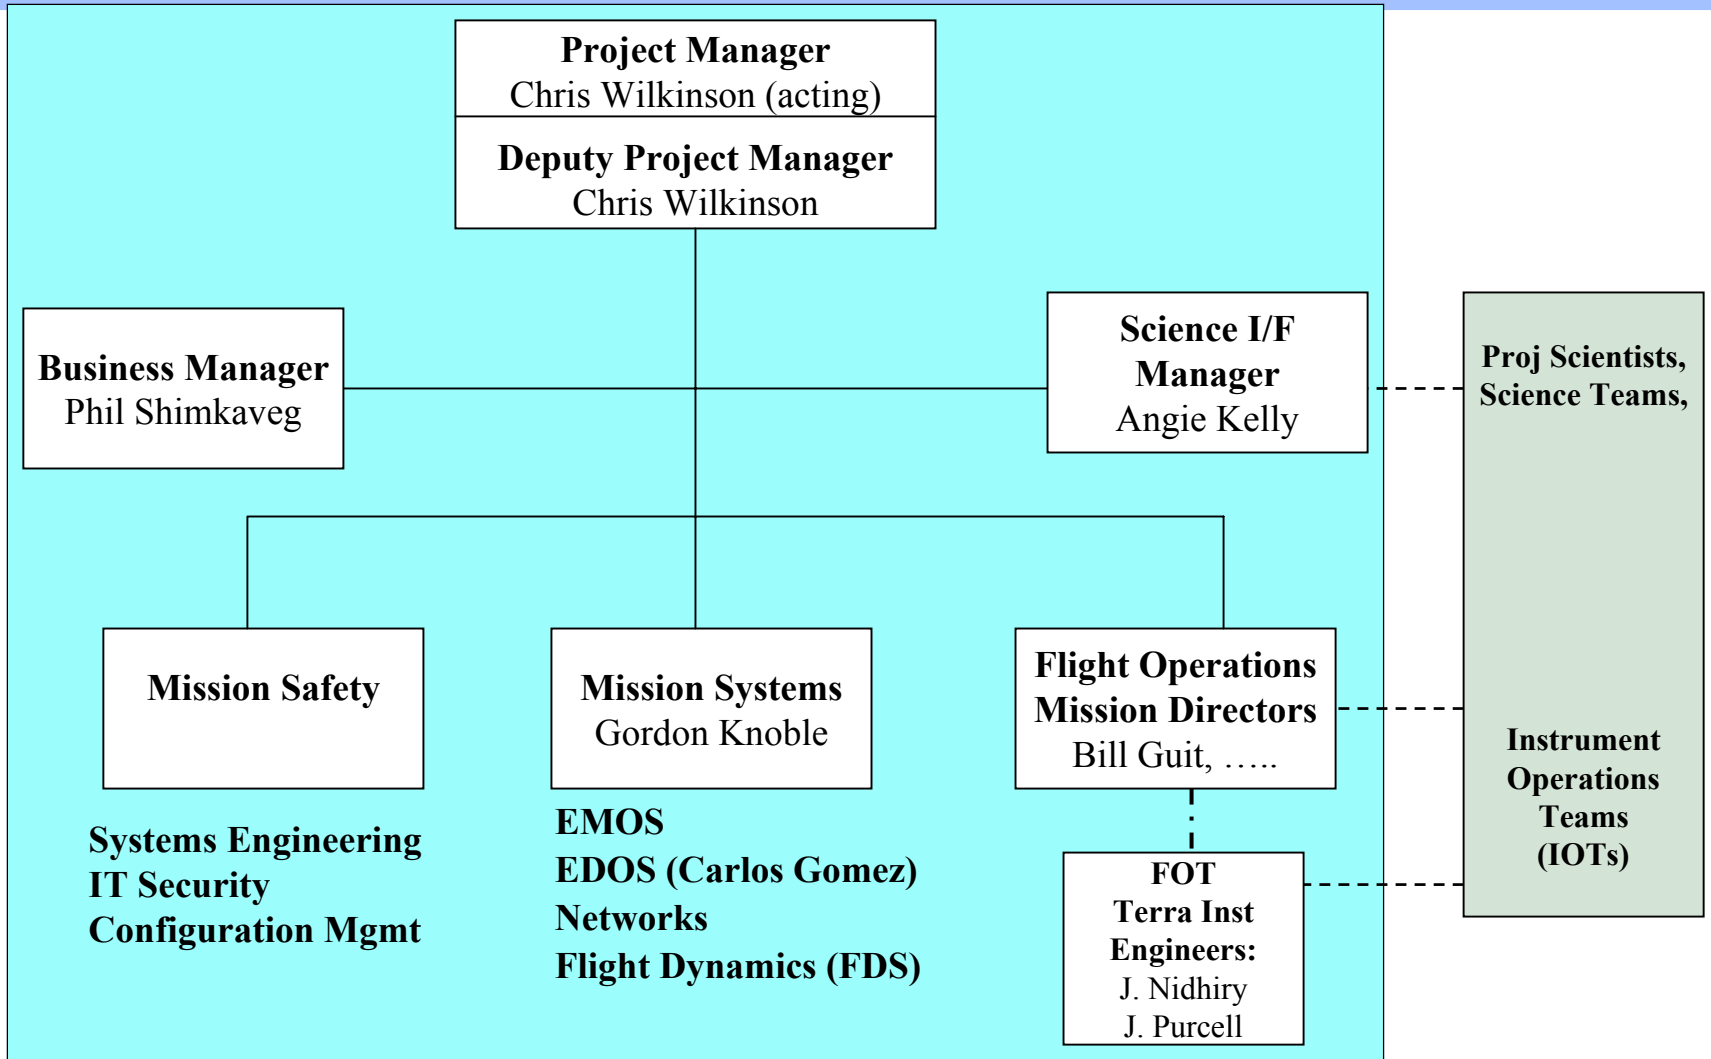

ESMO Organization

--- = contractor interface
[ ] = external interfaces