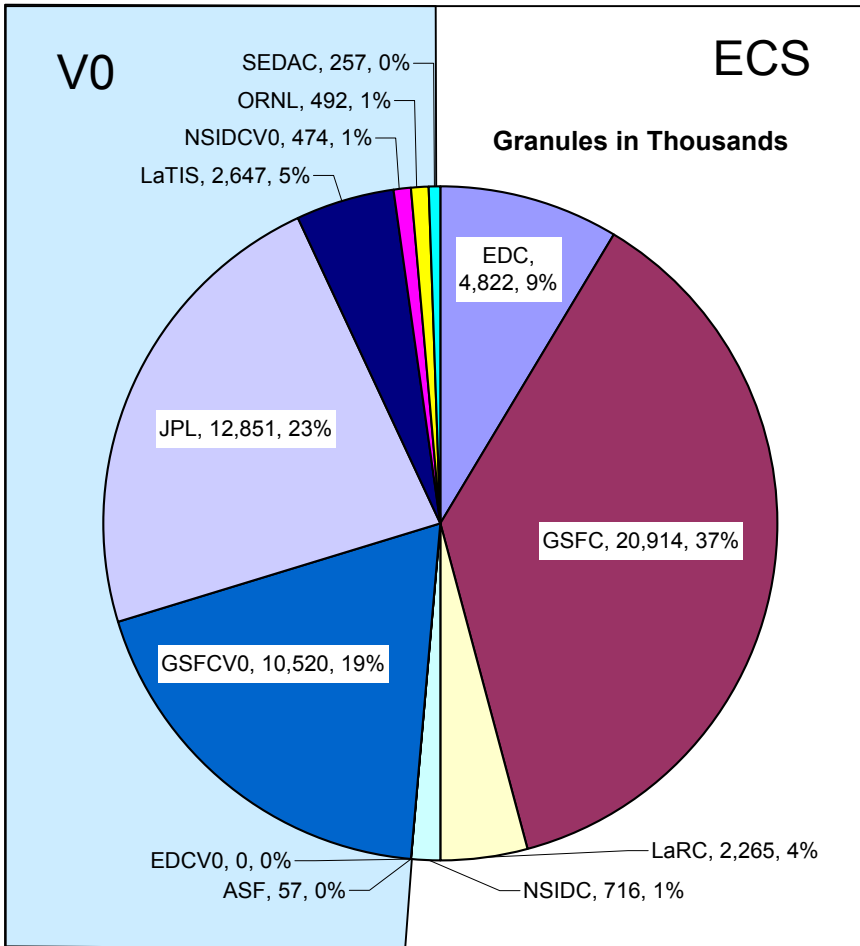

Changes in the project

- In early 2005 the Earth Science Data and Information System (EOSDIS) Project Code 423 separated into
 - EOSDIS Project Code 423 – Science Systems
 - Earth Science Mission Operations (ESMO) Project Code 428 – Mission Operations
- NASA Project Management Functions moved to ESMO:
 - EOS Data and Operations System (EDOS)
 - EOS Mission Operations System (EMOS)
 - Networks

ESMO Organization

--- = contractor interface
 [] = external interfaces

End User Distribution in FY2005

EOSDIS Distribution by Facility 02032006.xls

Archive Granules

Archive Volume (TB)