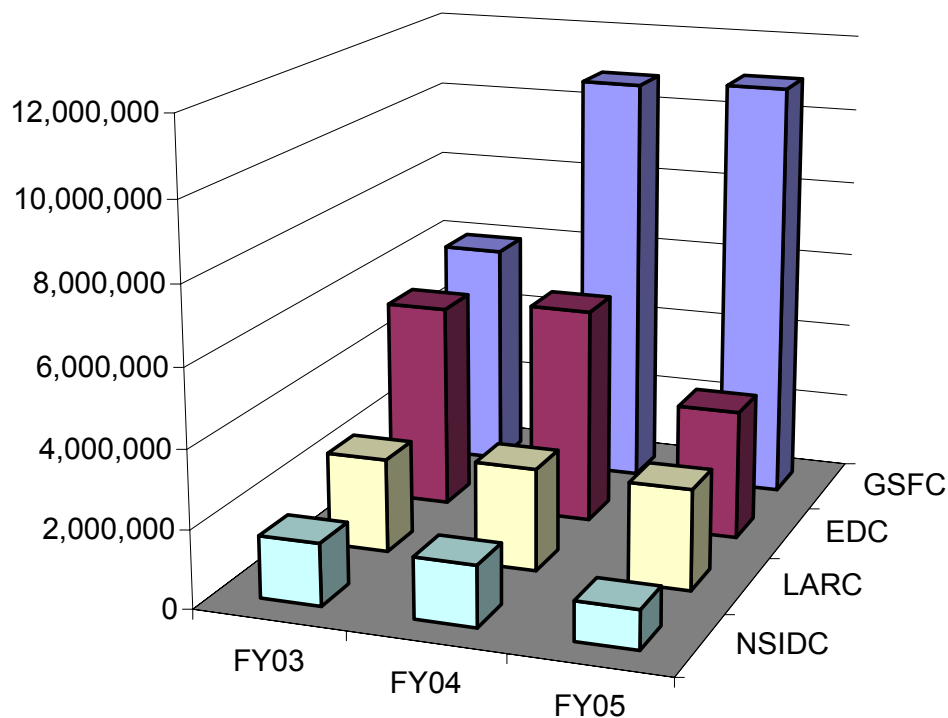

ESMO Organization

--- = contractor interface
 [] = external interfaces

End User Distribution in FY2005

EOSDIS Distribution by Facility 02032006.xls

Archive Granules

Archive Volume (TB)