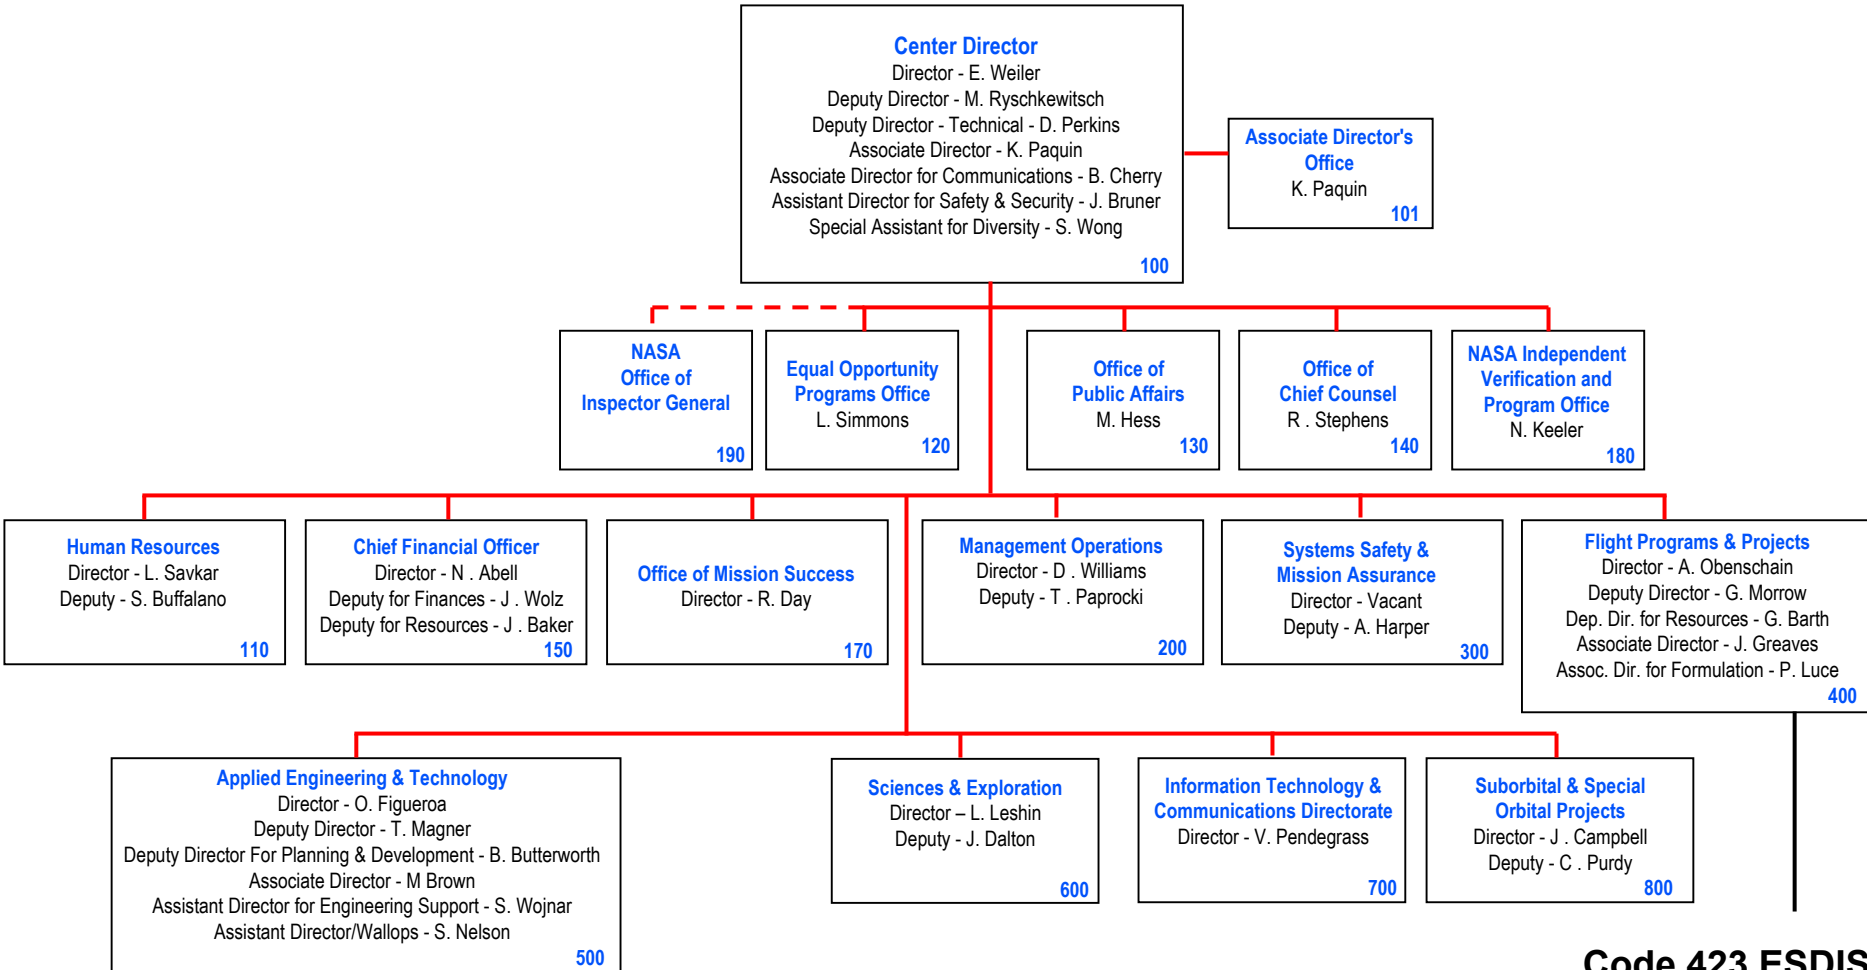

EOSDIS Directions

Jeanne Behnke

jeanne.behnke@nasa.gov

301-614-5326

GSFC Org Chart

Code 423 ESDIS

Code 428 ESMO

EOSDIS Organization

Changes in the project

- In early 2005 the Earth Science Data and Information System (EOSDIS) Project Code 423 separated into
 - EOSDIS Project Code 423 – Science Systems
 - Earth Science Mission Operations (ESMO) Project Code 428 – Mission Operations
- NASA Project Management Functions moved to ESMO:
 - EOS Data and Operations System (EDOS)
 - EOS Mission Operations System (EMOS)
 - Networks