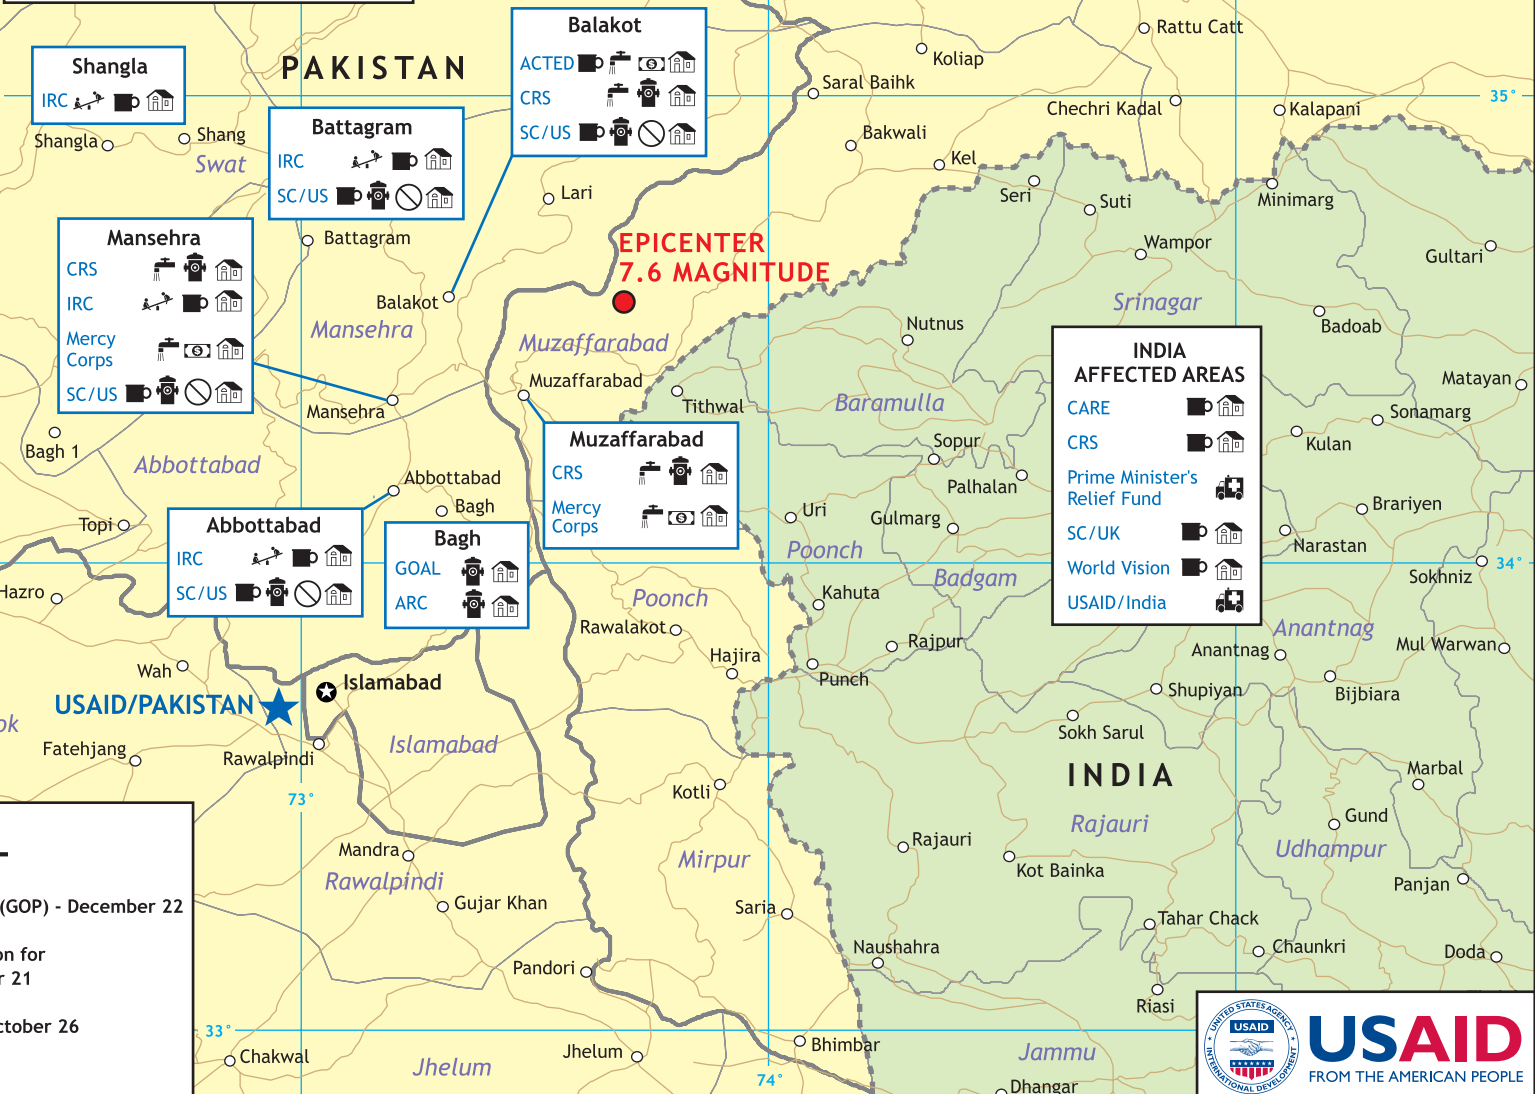

SOUTH ASIA EARTHQUAKE 2005

USAID/OFDA PROGRAM
 USAID/FFP PROGRAM
 USAID/GDA PROGRAM

- Administration
- Air Support
- Cash for Work
- Child Protection
- Emergency Appeal
- Emergency Food
- Emergency Relief Activities
- Emergency Relief Supplies
- Health
- Joint Logistics Center
- Livelihoods
- Psychological & Social Assistance
- Shelter
- Transport of displaced persons
- Water/Sanitation

Last updated 12/23/05

PAKISTAN AFFECTED AREAS

AAH		USAID/Pakistan	
American Red Cross		WHO	
GOAL		WFP	
ICRC		Other	
IMC		WFP	
IOM		USAID/GDA	
UNICEF			

Shangla

IRC

Battagram

IRC

Balakot

Mercy Corps

INDIA AFFECTED AREAS

CARE

CRS

Prime Minister's Relief Fund

SC/UK

World Vision

USAID/India

HUMAN TOLL

PAKISTAN	Government of Pakistan (GOP) - December 22
73,338 dead	GOP - December 22
69,412 injured	International Organization for Migration (IOM) - October 21
2.8 million homeless	
INDIA	Government of India - October 26
1,309 dead	GOI - October 26
6,622 injured	GOI - October 14
150,000 homeless	