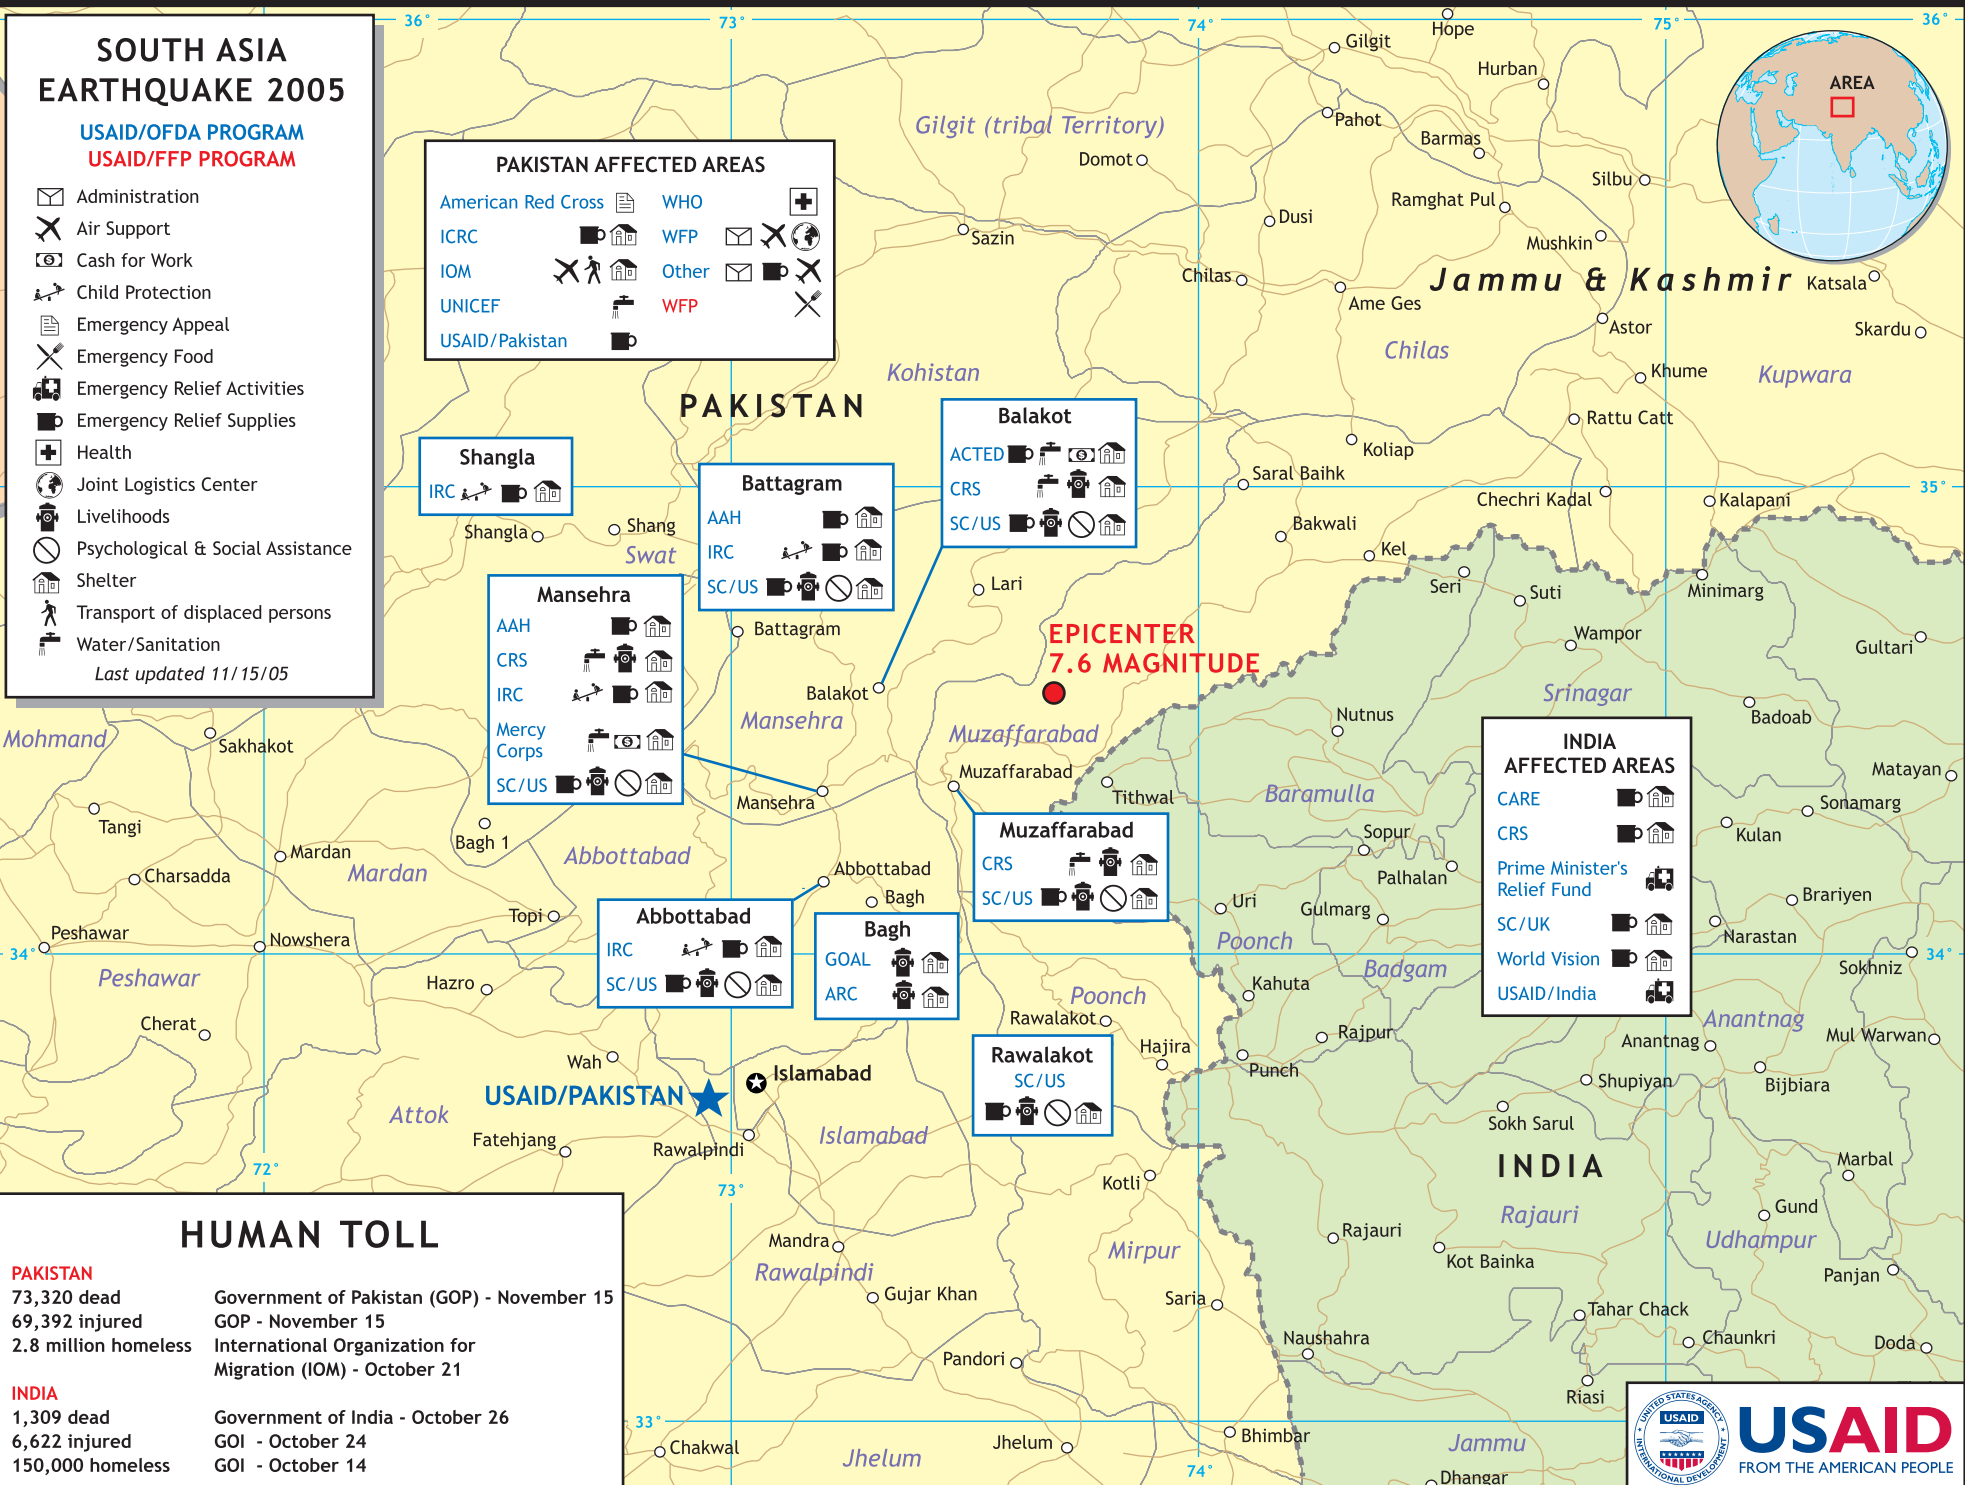

SOUTH ASIA EARTHQUAKE 2005

USAID/OFDA PROGRAM
USAID/FFP PROGRAM

- Administration
- Air Support
- Cash for Work
- Child Protection
- Emergency Appeal
- Emergency Food
- Emergency Relief Activities
- Emergency Relief Supplies
- Health
- Joint Logistics Center
- Livelihoods
- Psychological & Social Assistance
- Shelter
- Transport of displaced persons
- Water/Sanitation

Last updated 11/15/05

PAKISTAN AFFECTED AREAS

American Red Cross	WHO	
ICRC	WFP	
IOM	Other	
UNICEF	WFP	
USAID/Pakistan		

Shangla

IRC

Battagram

AAH
IRC
SC/US

Mansehra

AAH
CRS
IRC
Mercy Corps
SC/US

Balakot

ACTED
CRS
SC/US

Abbottabad

IRC
SC/US

Bagh

GOAL
ARC

Muzaffarabad

CRS
SC/US

Rawalakot

SC/US

INDIA AFFECTED AREAS

CARE
CRS
Prime Minister's Relief Fund
SC/UK
World Vision
USAID/India

HUMAN TOLL

PAKISTAN	
73,320 dead	Government of Pakistan (GOP) - November 15
69,392 injured	GOP - November 15
2.8 million homeless	International Organization for Migration (IOM) - October 21
INDIA	
1,309 dead	Government of India - October 26
6,622 injured	GOI - October 24
150,000 homeless	GOI - October 14