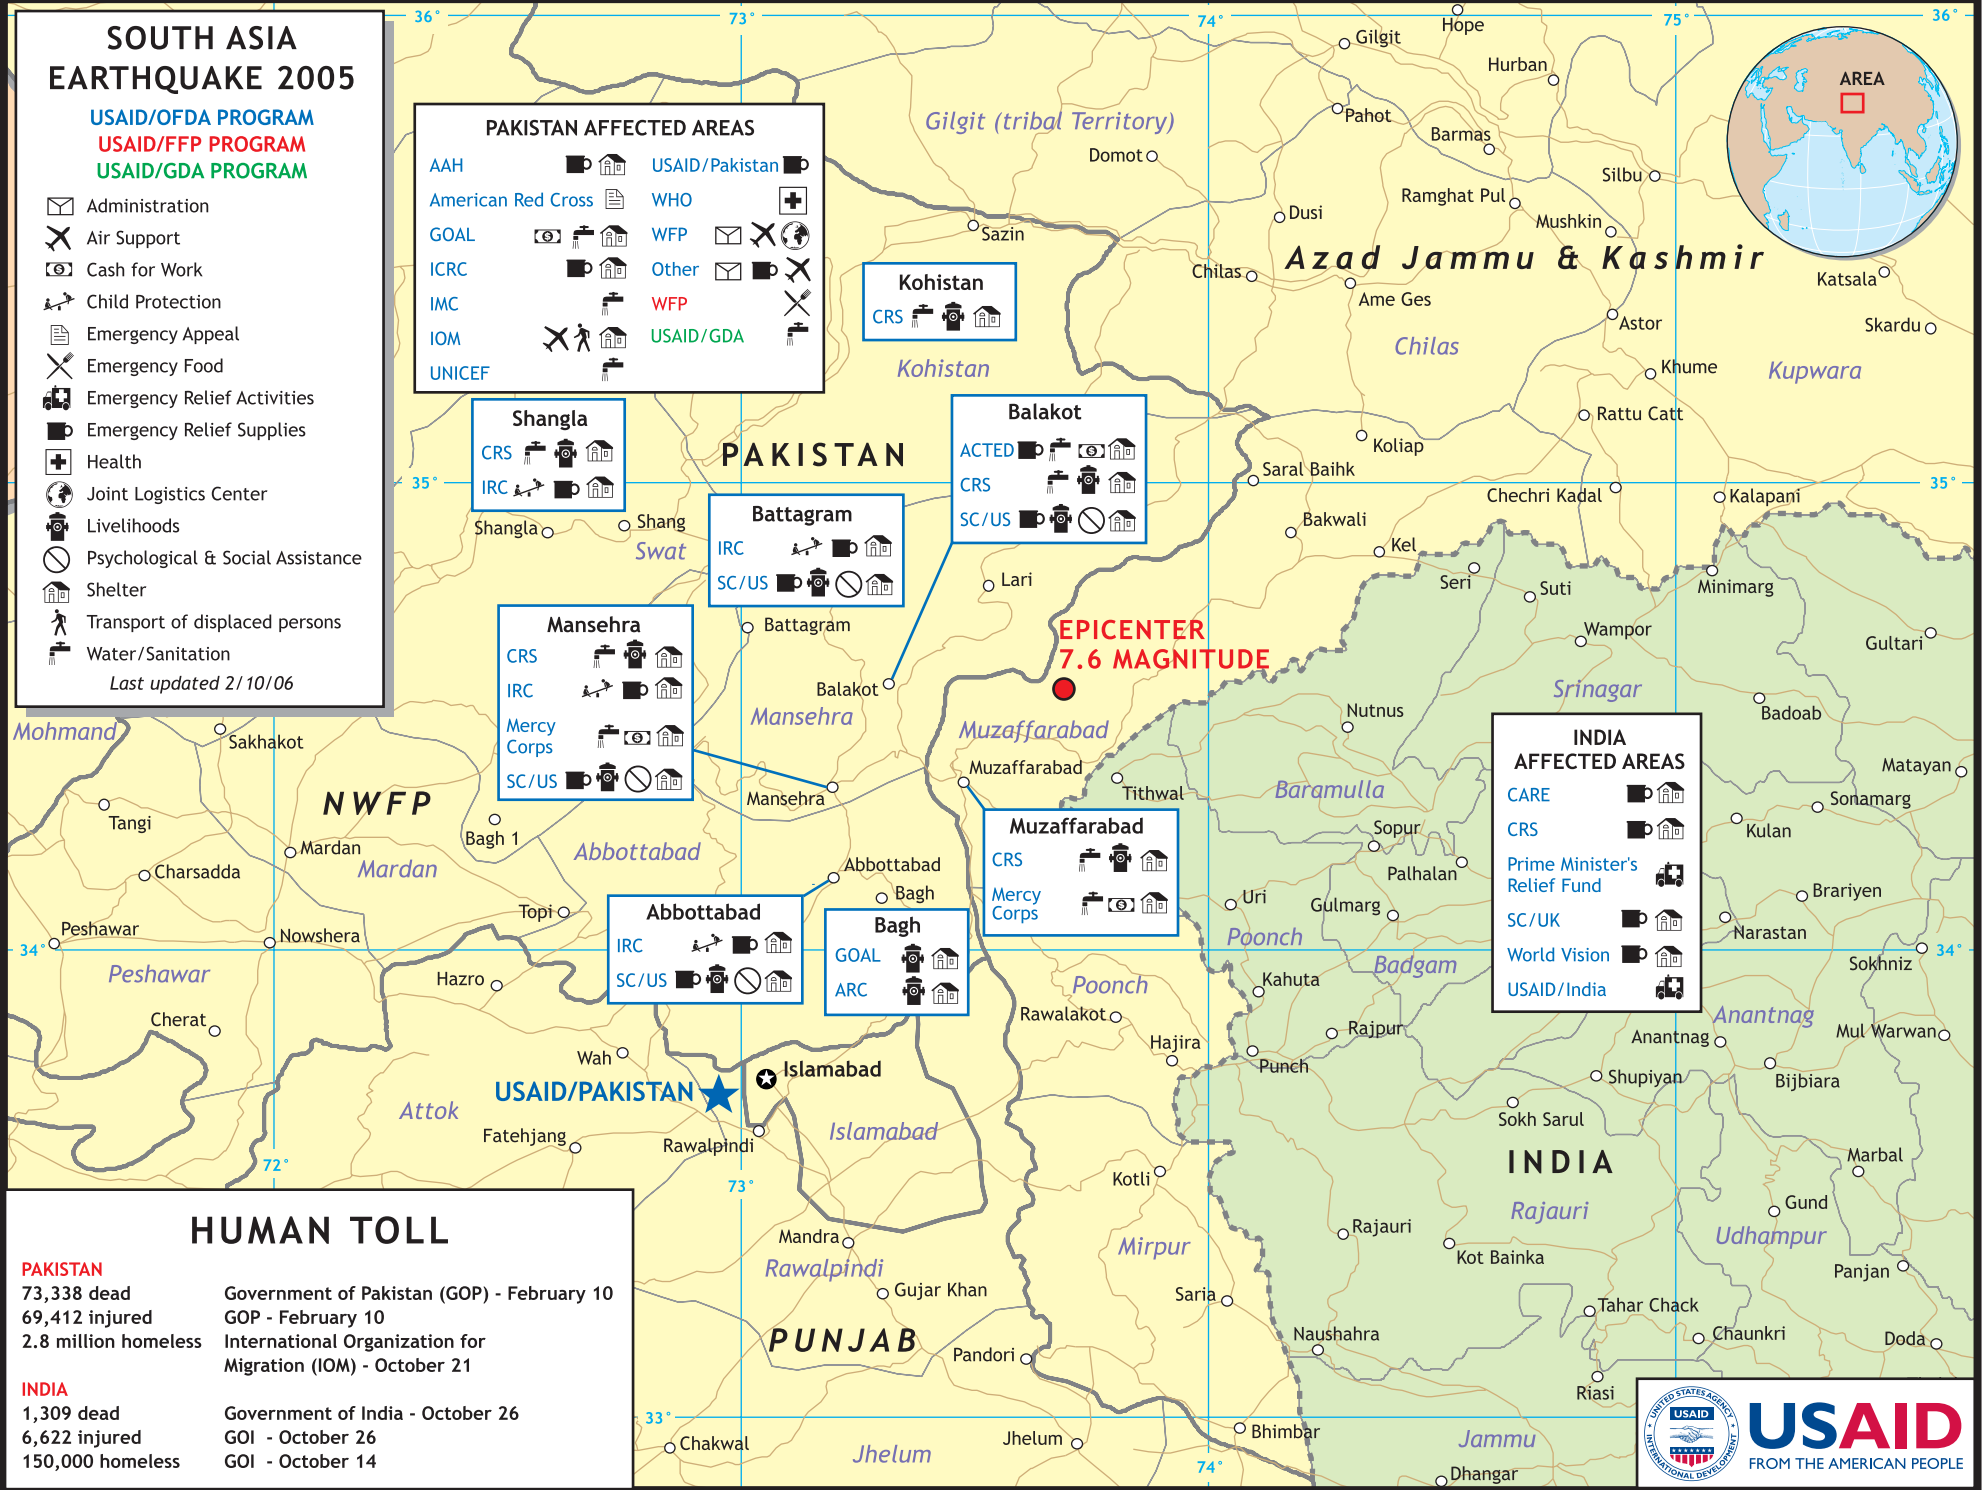

Last updated 2/10/06

PAKISTAN AFFECTED AREAS

AAH		USAID/Pakistan	
American Red Cross		WHO	
GOAL		WFP	
ICRC		Other	
IMC		WFP	
IOM		USAID/GDA	
UNICEF			

Shangla

CRS

IRC

Battagram

IRC

SC/US

Mansehra

CRS

IRC

Mercy Corps

SC/US

Abbottabad

IRC

ACTED

CRS

SC/US

Kohistan

CRS

INDIA AFFECTED AREAS

CARE

CRS

Prime Minister's Relief Fund

SC/UK

World Vision

USAID/India

HUMAN TOLL

PAKISTAN	
73,338 dead	Government of Pakistan (GOP) - February 10
69,412 injured	GOP - February 10
2.8 million homeless	International Organization for Migration (IOM) - October 21
INDIA	
1,309 dead	Government of India - October 26
6,622 injured	GOI - October 26
150,000 homeless	GOI - October 14