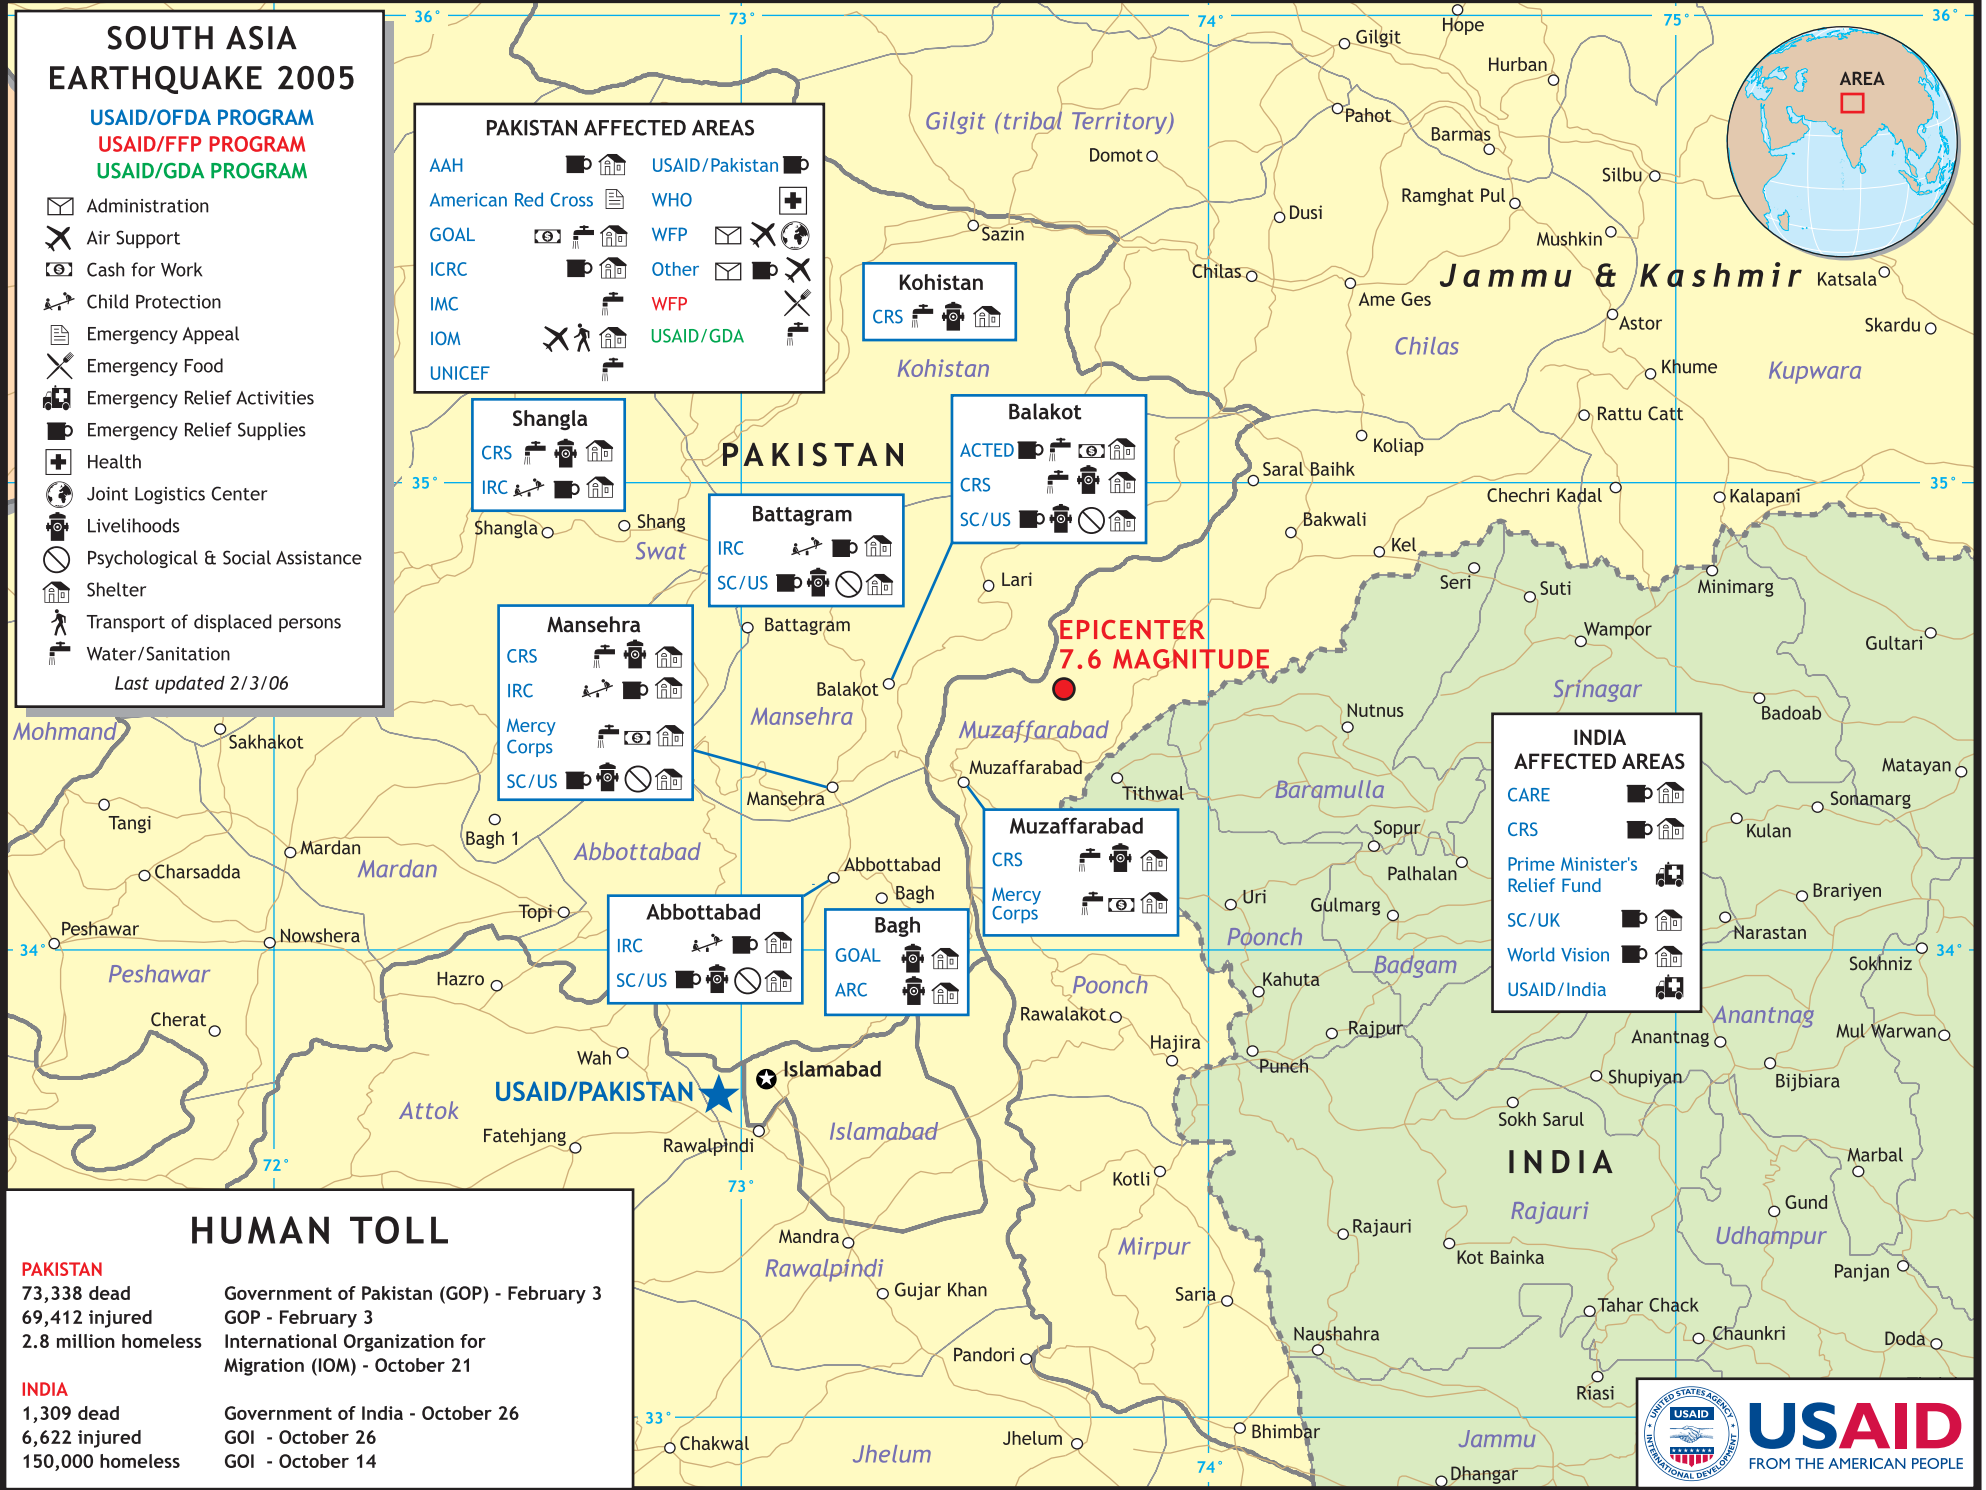

Last updated 2/3/06

PAKISTAN AFFECTED AREAS

AAH		USAID/Pakistan	
American Red Cross		WHO	
GOAL		WFP	
ICRC		Other	
IMC		WFP	
IOM		USAID/GDA	
UNICEF			

Shangla

CRS

IRC

Battagram

IRC

SC/US

Mansehra

CRS

IRC

Mercy Corps

SC/US

Abbottabad

IRC

ACTED

CRS

SC/US

Kohistan

CRS

INDIA AFFECTED AREAS

CARE

CRS

Prime Minister's Relief Fund

SC/UK

World Vision

USAID/India

HUMAN TOLL

PAKISTAN	
73,338 dead	Government of Pakistan (GOP) - February 3
69,412 injured	GOP - February 3
2.8 million homeless	International Organization for Migration (IOM) - October 21
INDIA	
1,309 dead	Government of India - October 26
6,622 injured	GOI - October 26
150,000 homeless	GOI - October 14