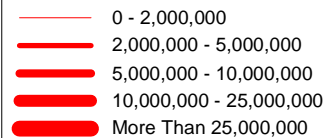

Total Combined Truck Flows
(1998)

BOSTON

Network Flows

(Tons)

BEA to State Flows

(Tons)