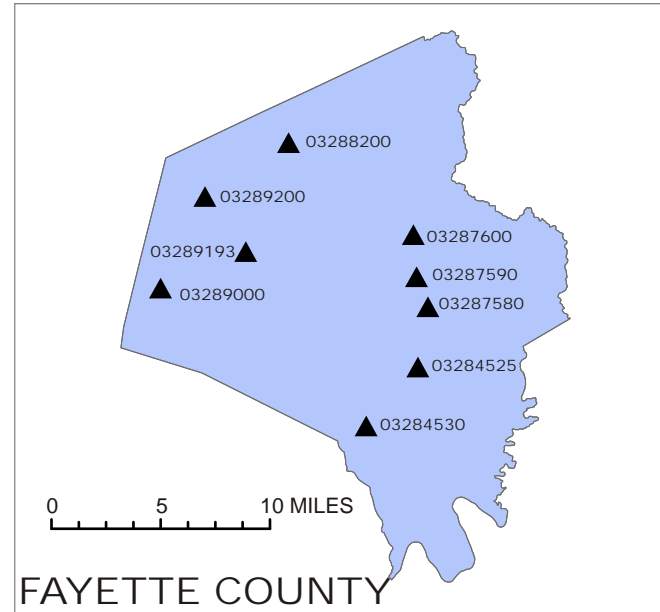

STREAMFLOW STATIONS IN KENTUCKY

Use the magnifier to zoom in, then click on the site number to get information about the gage.

MAJOR RIVER BASINS OF KENTUCKY

- | | | | |
|-----------------------------|------------------|-------------------|----------------------------|
| LOWER MISSISSIPPI - MEMPHIS | LOWER TENNESSEE | LOWER OHIO - SALT | MIDDLE OHIO - LITTLE MIAMI |
| HATCHIE - OBION | LOWER CUMBERLAND | UPPER CUMBERLAND | LICKING |
| LOWER OHIO | GREEN | KENTUCKY | MIDDLE OHIO - RACOON |
| | | | BIG SANDY |