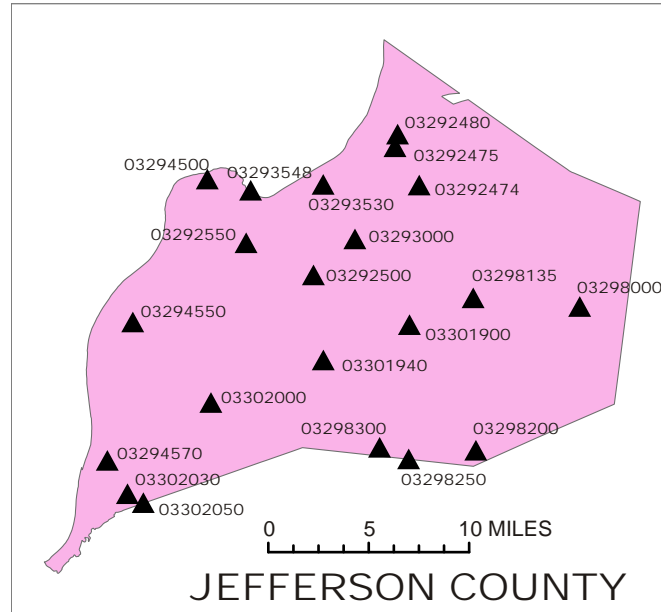

STREAMFLOW STATIONS IN KENTUCKY

Use the magnifier to zoom in, then click on the site number to get information about the gage.

MAJOR RIVER BASINS OF KENTUCKY

- | | | | |
|-----------------------------|------------------|-------------------|----------------------------|
| LOWER MISSISSIPPI - MEMPHIS | LOWER TENNESSEE | LOWER OHIO - SALT | MIDDLE OHIO - LITTLE MIAMI |
| HATCHIE - OBION | LOWER CUMBERLAND | UPPER CUMBERLAND | LICKING |
| LOWER OHIO | GREEN | KENTUCKY | MIDDLE OHIO - RACOON |
| | | | BIG SANDY |