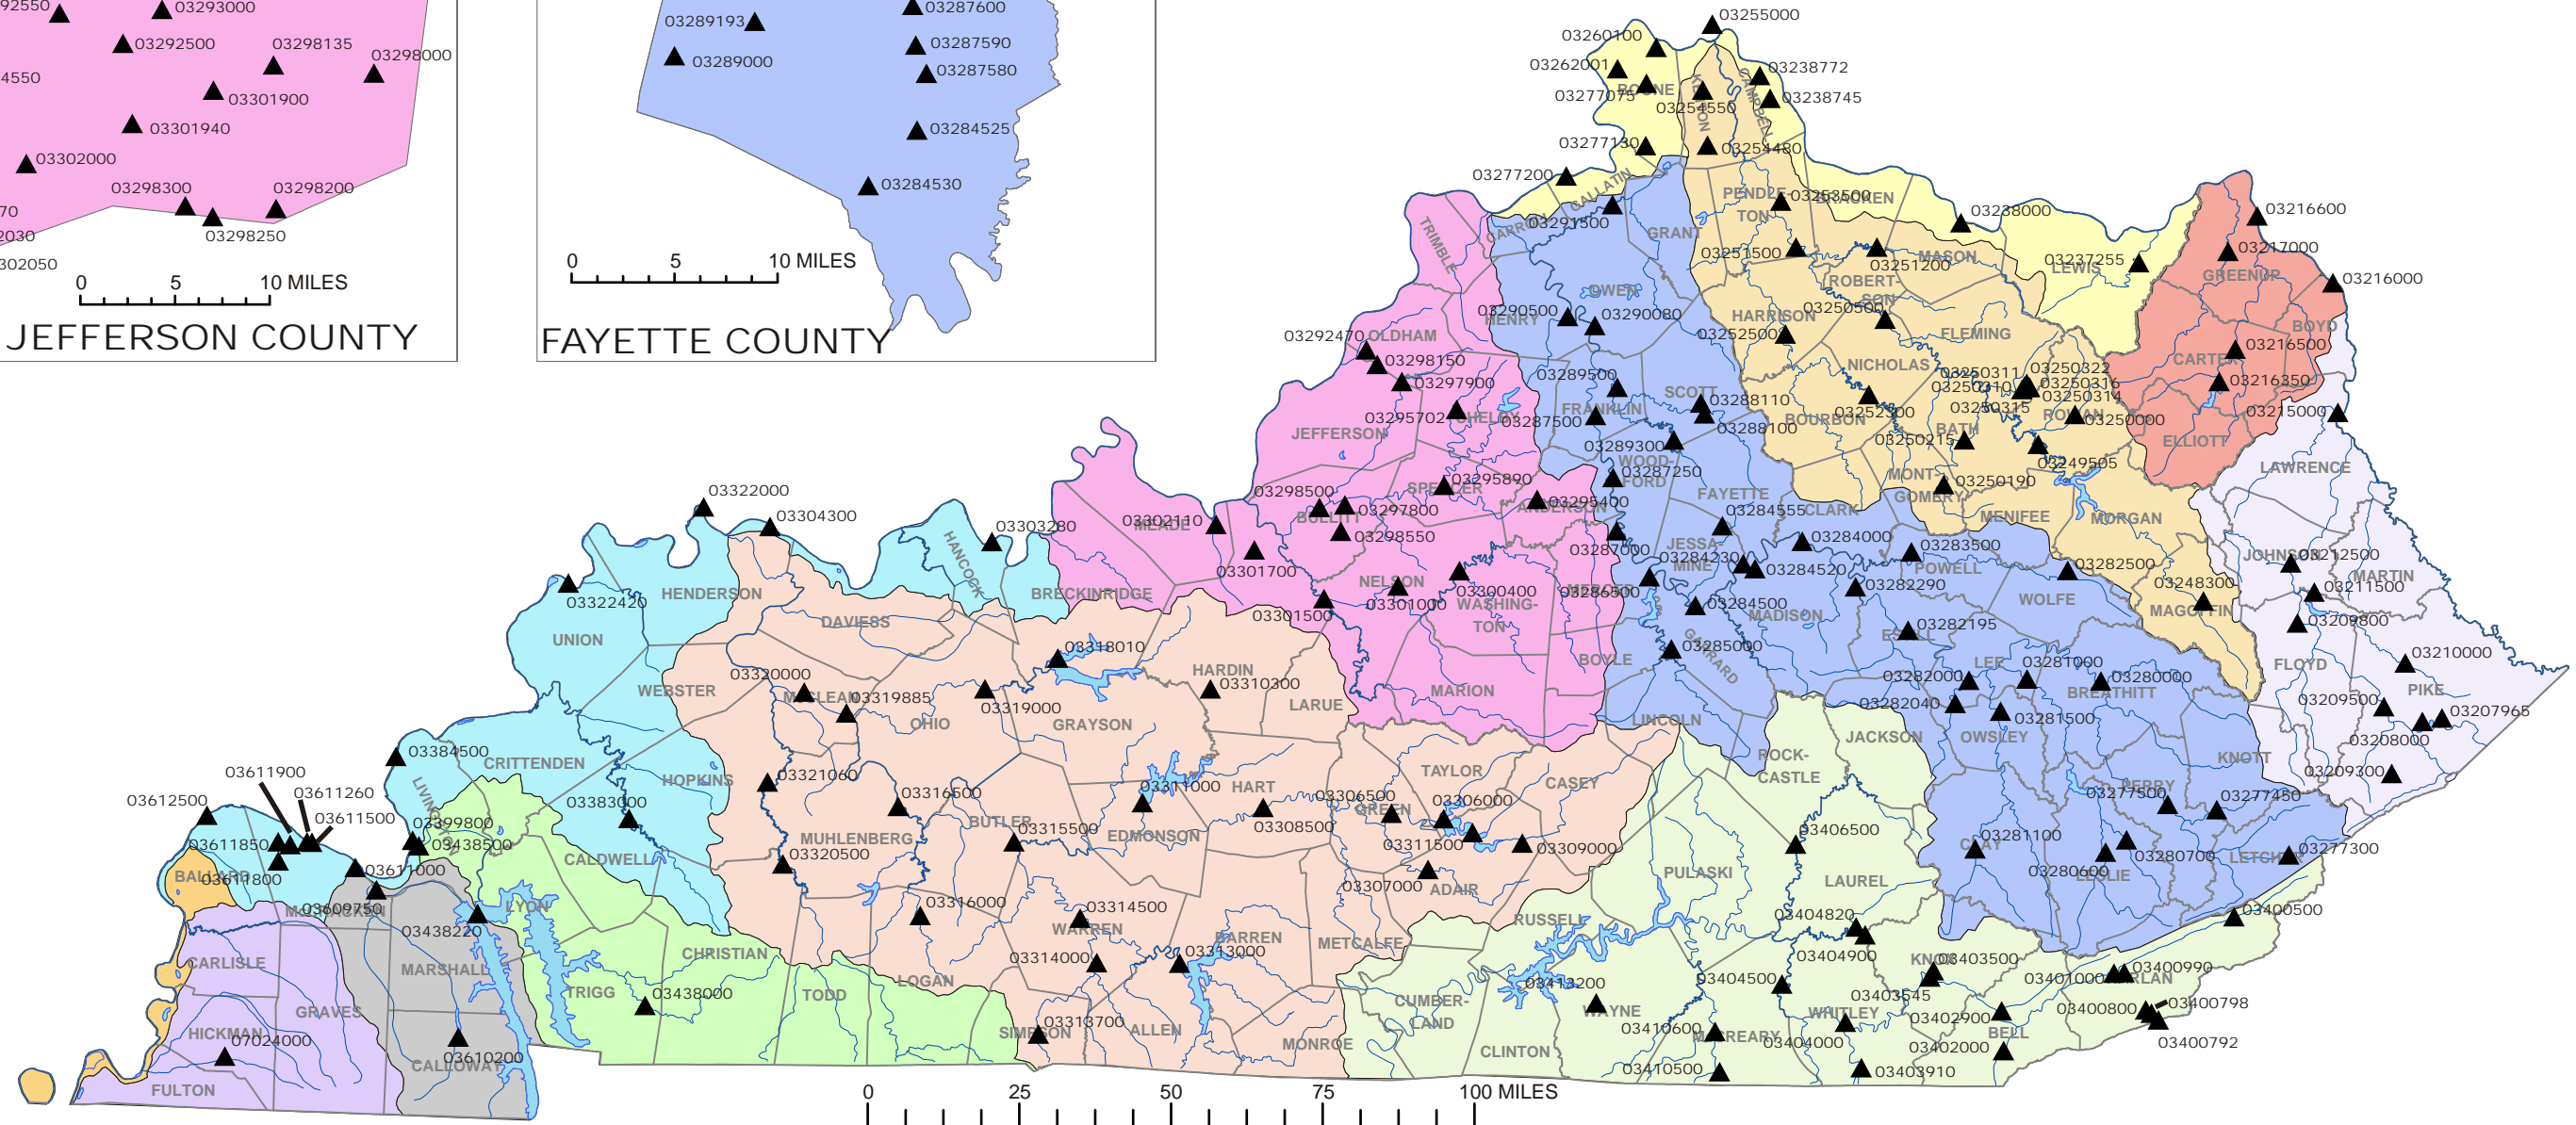

STREAMFLOW STATIONS IN KENTUCKY

Use the magnifier to zoom in, then click on the site number to get information about the gage.

MAJOR RIVER BASINS OF KENTUCKY

- | | | | |
|-----------------------------|------------------|-------------------|----------------------------|
| LOWER MISSISSIPPI - MEMPHIS | LOWER TENNESSEE | LOWER OHIO - SALT | MIDDLE OHIO - LITTLE MIAMI |
| HATCHIE - OBION | LOWER CUMBERLAND | UPPER CUMBERLAND | LICKING |
| LOWER OHIO | GREEN | KENTUCKY | MIDDLE OHIO - RACOON |
| | | | BIG SANDY |