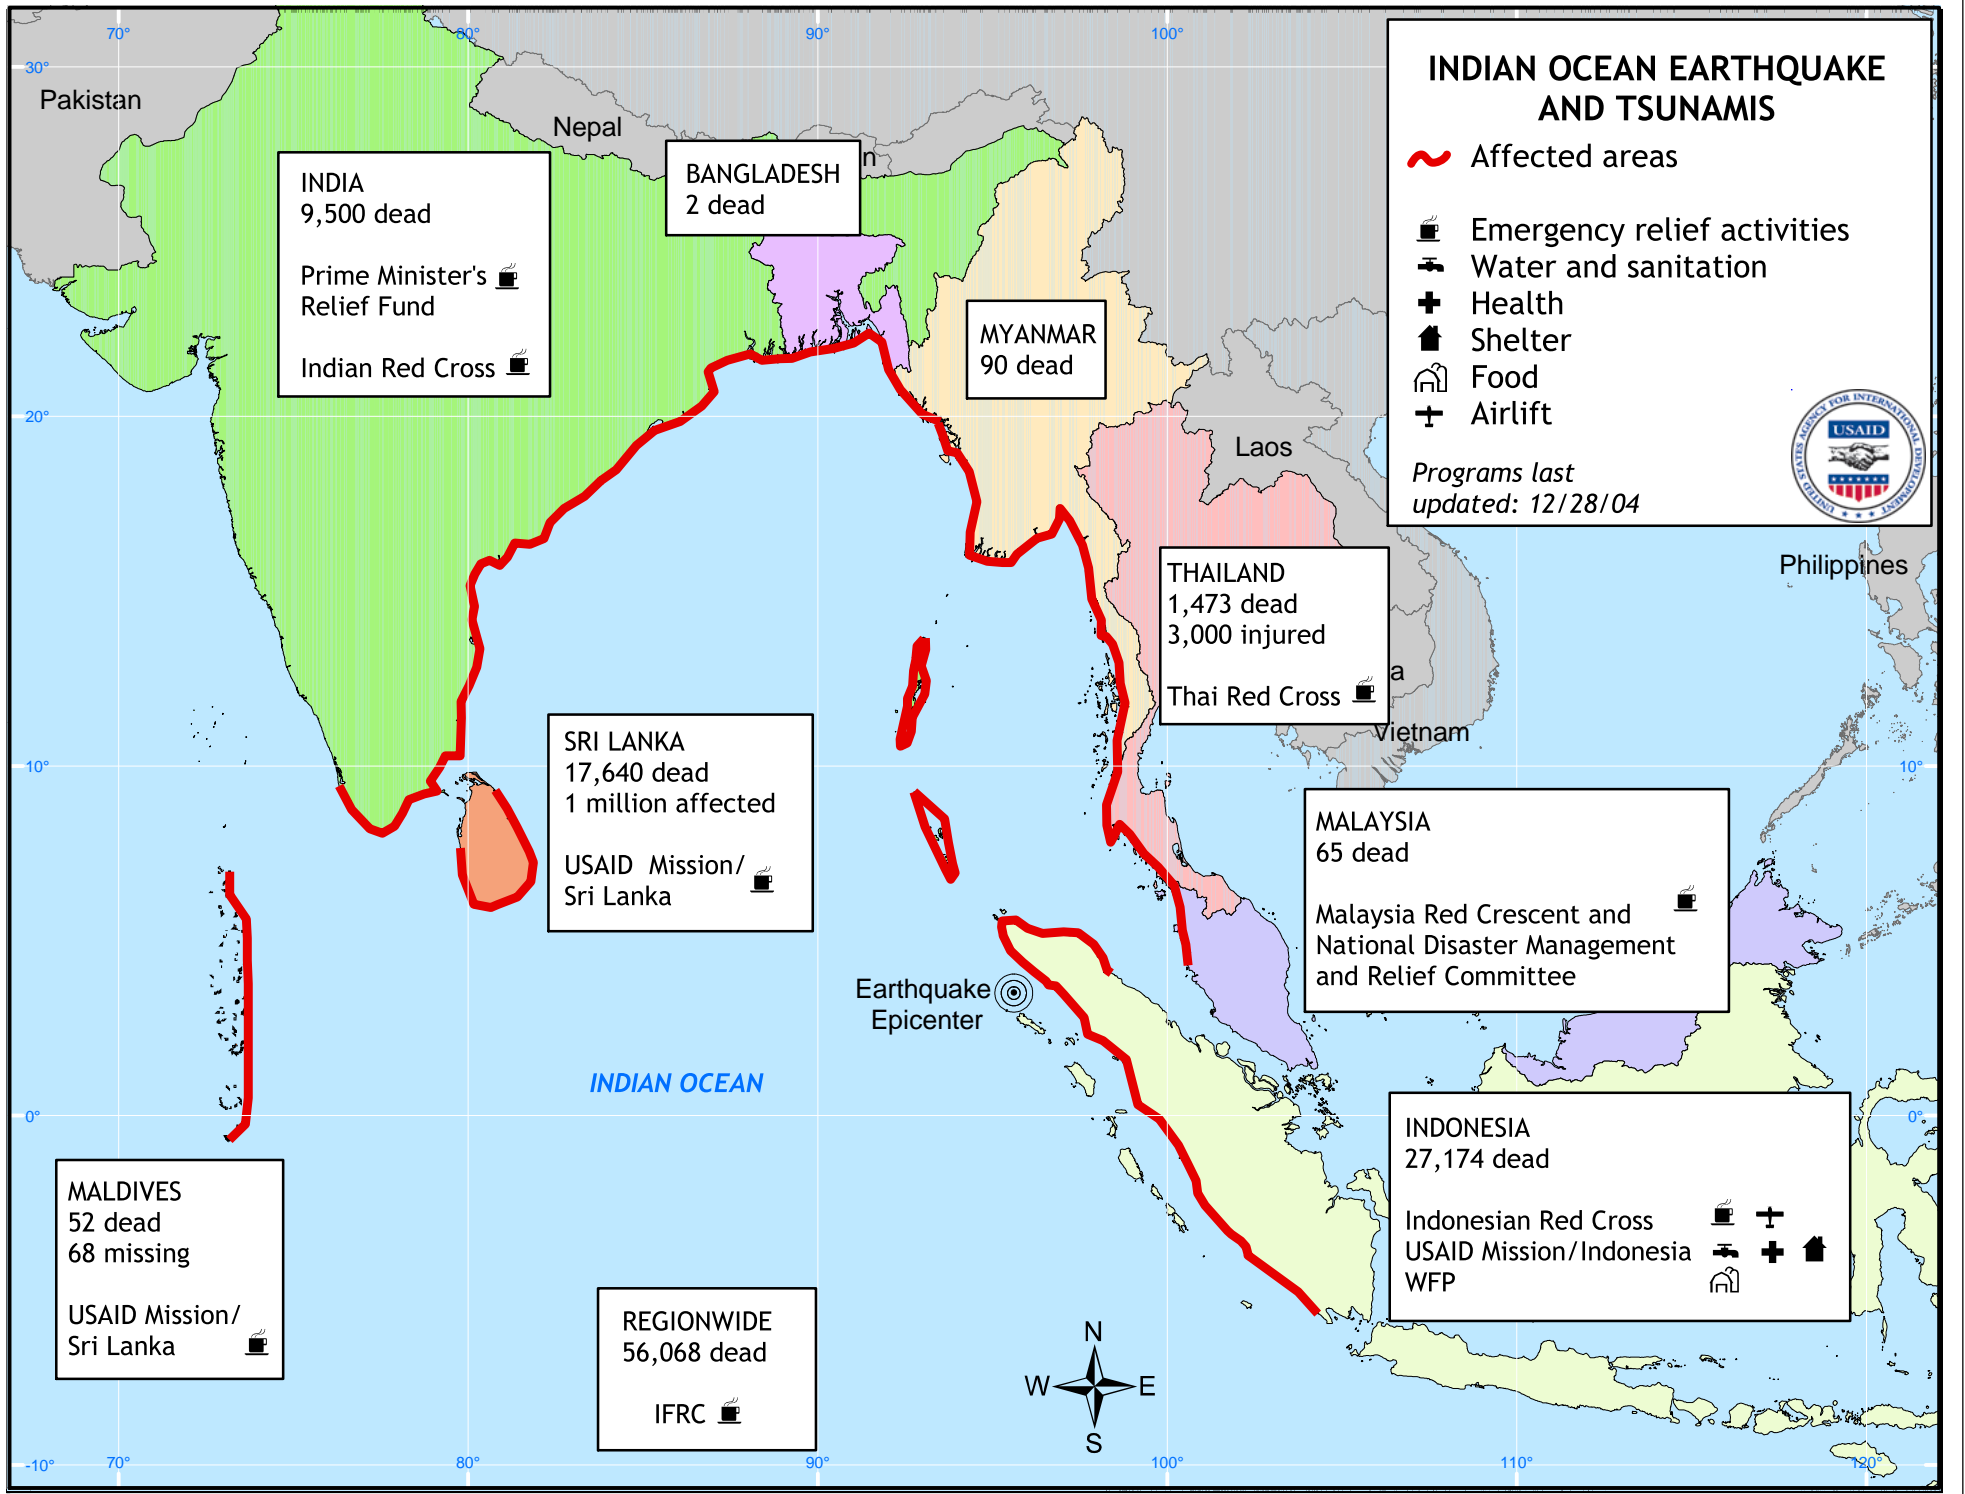

INDIAN OCEAN EARTHQUAKE AND TSUNAMIS

- Affected areas
- Emergency relief activities
- Water and sanitation
- Health
- Shelter
- Food
- Airlift

Programs last updated: 12/28/04

INDIA
9,500 dead
Prime Minister's Relief Fund
Indian Red Cross

BANGLADESH
2 dead

MYANMAR
90 dead

THAILAND
1,473 dead
3,000 injured
Thai Red Cross

SRI LANKA
17,640 dead
1 million affected
USAID Mission/
Sri Lanka

MALAYSIA
65 dead
Malaysia Red Crescent and
National Disaster Management
and Relief Committee

INDONESIA
27,174 dead
Indonesian Red Cross
USAID Mission/Indonesia
WFP

MALDIVES
52 dead
68 missing
USAID Mission/
Sri Lanka

REGIONWIDE
56,068 dead
IFRC

Earthquake Epicenter