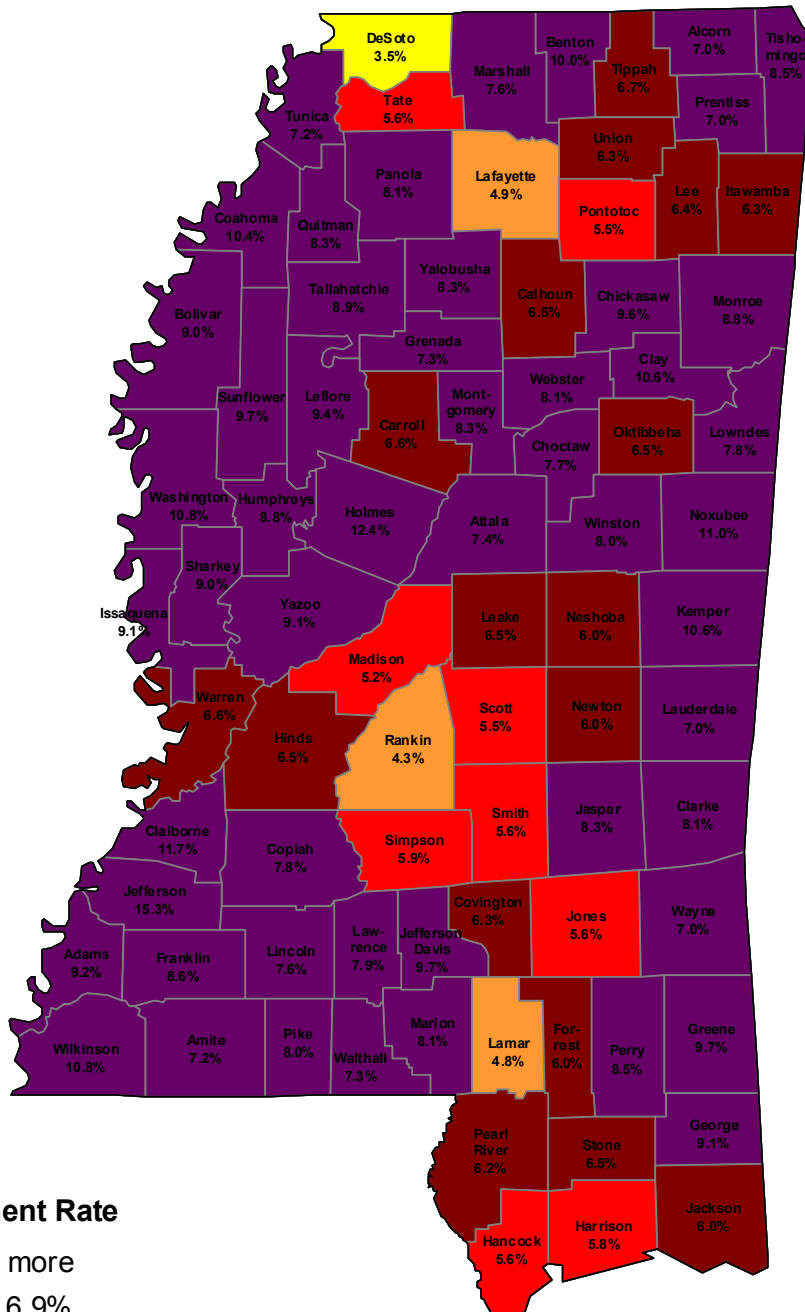

Unemployment rates by county and disaster assistance eligibility, Mississippi, July 2005, not seasonally adjusted

(State rate = 6.7%; U.S. rate = 5.2%)

Unemployment Rate

NOTE: All Mississippi counties are eligible for disaster assistance as of September 6.