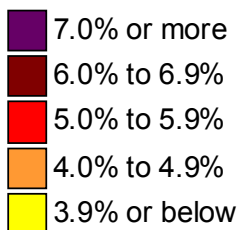

Unemployment rates by county and disaster assistance eligibility, Mississippi, July 2005, not seasonally adjusted

(State rate = 6.7%; U.S. rate = 5.2%)

Unemployment Rate

NOTE: All Mississippi counties are eligible for disaster assistance as of September 6.