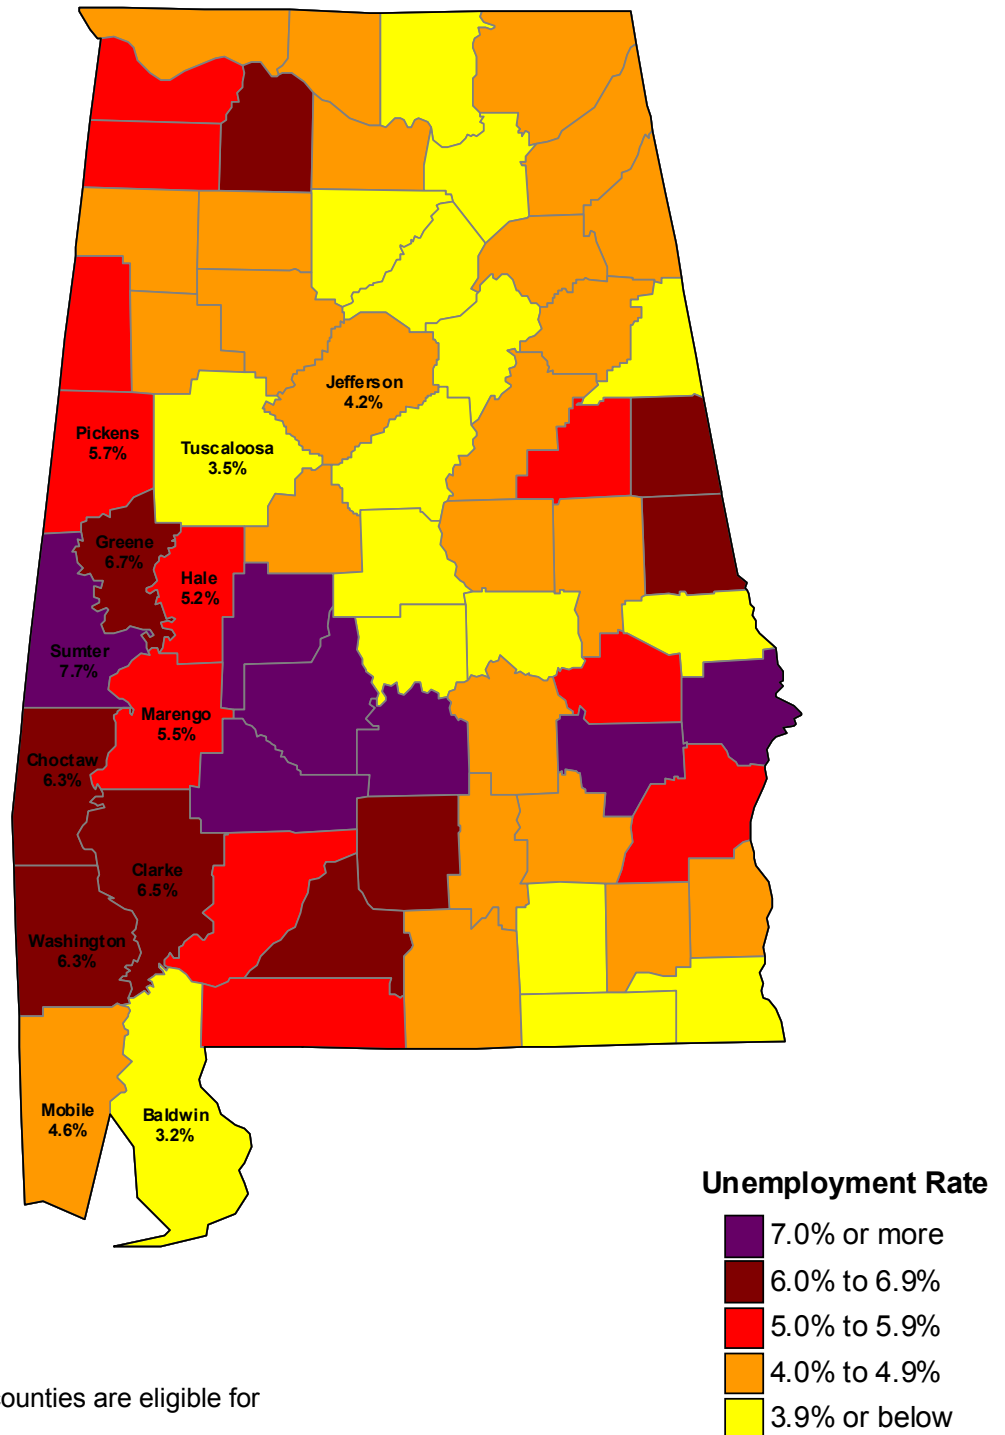

Unemployment rates by county and disaster assistance eligibility, Alabama, July 2005, not seasonally adjusted

(State rate = 4.3 percent; U.S. rate = 5.2%)

NOTE: The labeled counties are eligible for
disaster assistance as of September 8.