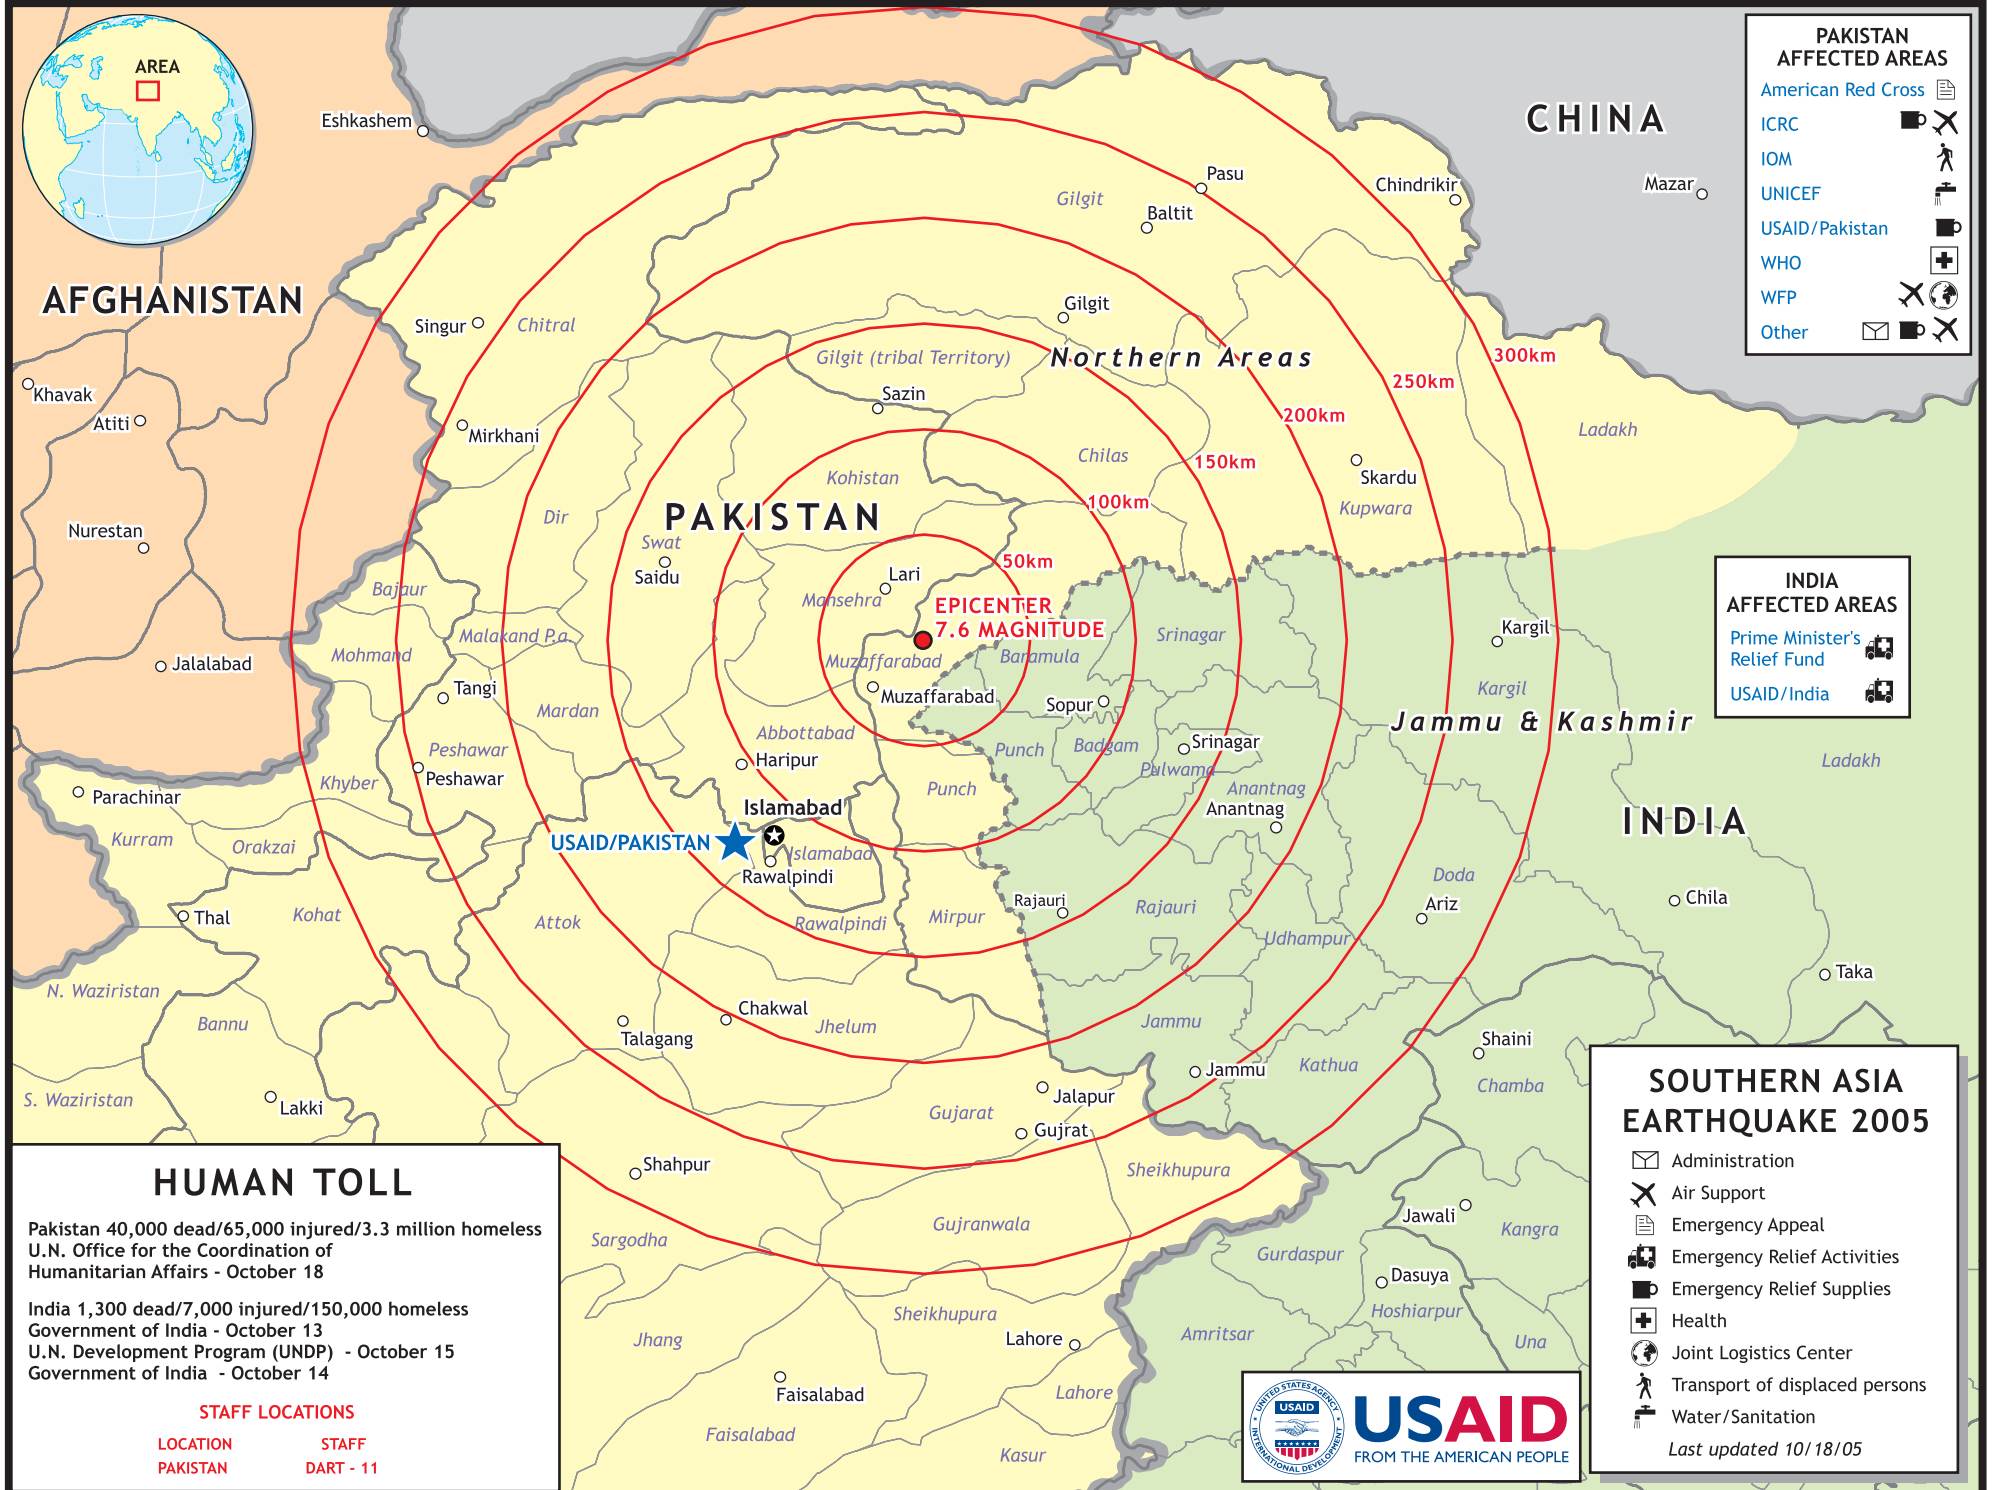

PAKISTAN AFFECTED AREAS

- American Red Cross
- ICRC
- IOM
- UNICEF
- USAID/Pakistan
- WHO
- WFP
- Other

INDIA AFFECTED AREAS

- Prime Minister's Relief Fund
- USAID/India

SOUTHERN ASIA EARTHQUAKE 2005

- Administration
- Air Support
- Emergency Appeal
- Emergency Relief Activities
- Emergency Relief Supplies
- Health
- Joint Logistics Center
- Transport of displaced persons
- Water/Sanitation

Last updated 10/18/05

HUMAN TOLL

Pakistan 40,000 dead/65,000 injured/3.3 million homeless
 U.N. Office for the Coordination of Humanitarian Affairs - October 18

India 1,300 dead/7,000 injured/150,000 homeless
 Government of India - October 13
 U.N. Development Program (UNDP) - October 15
 Government of India - October 14