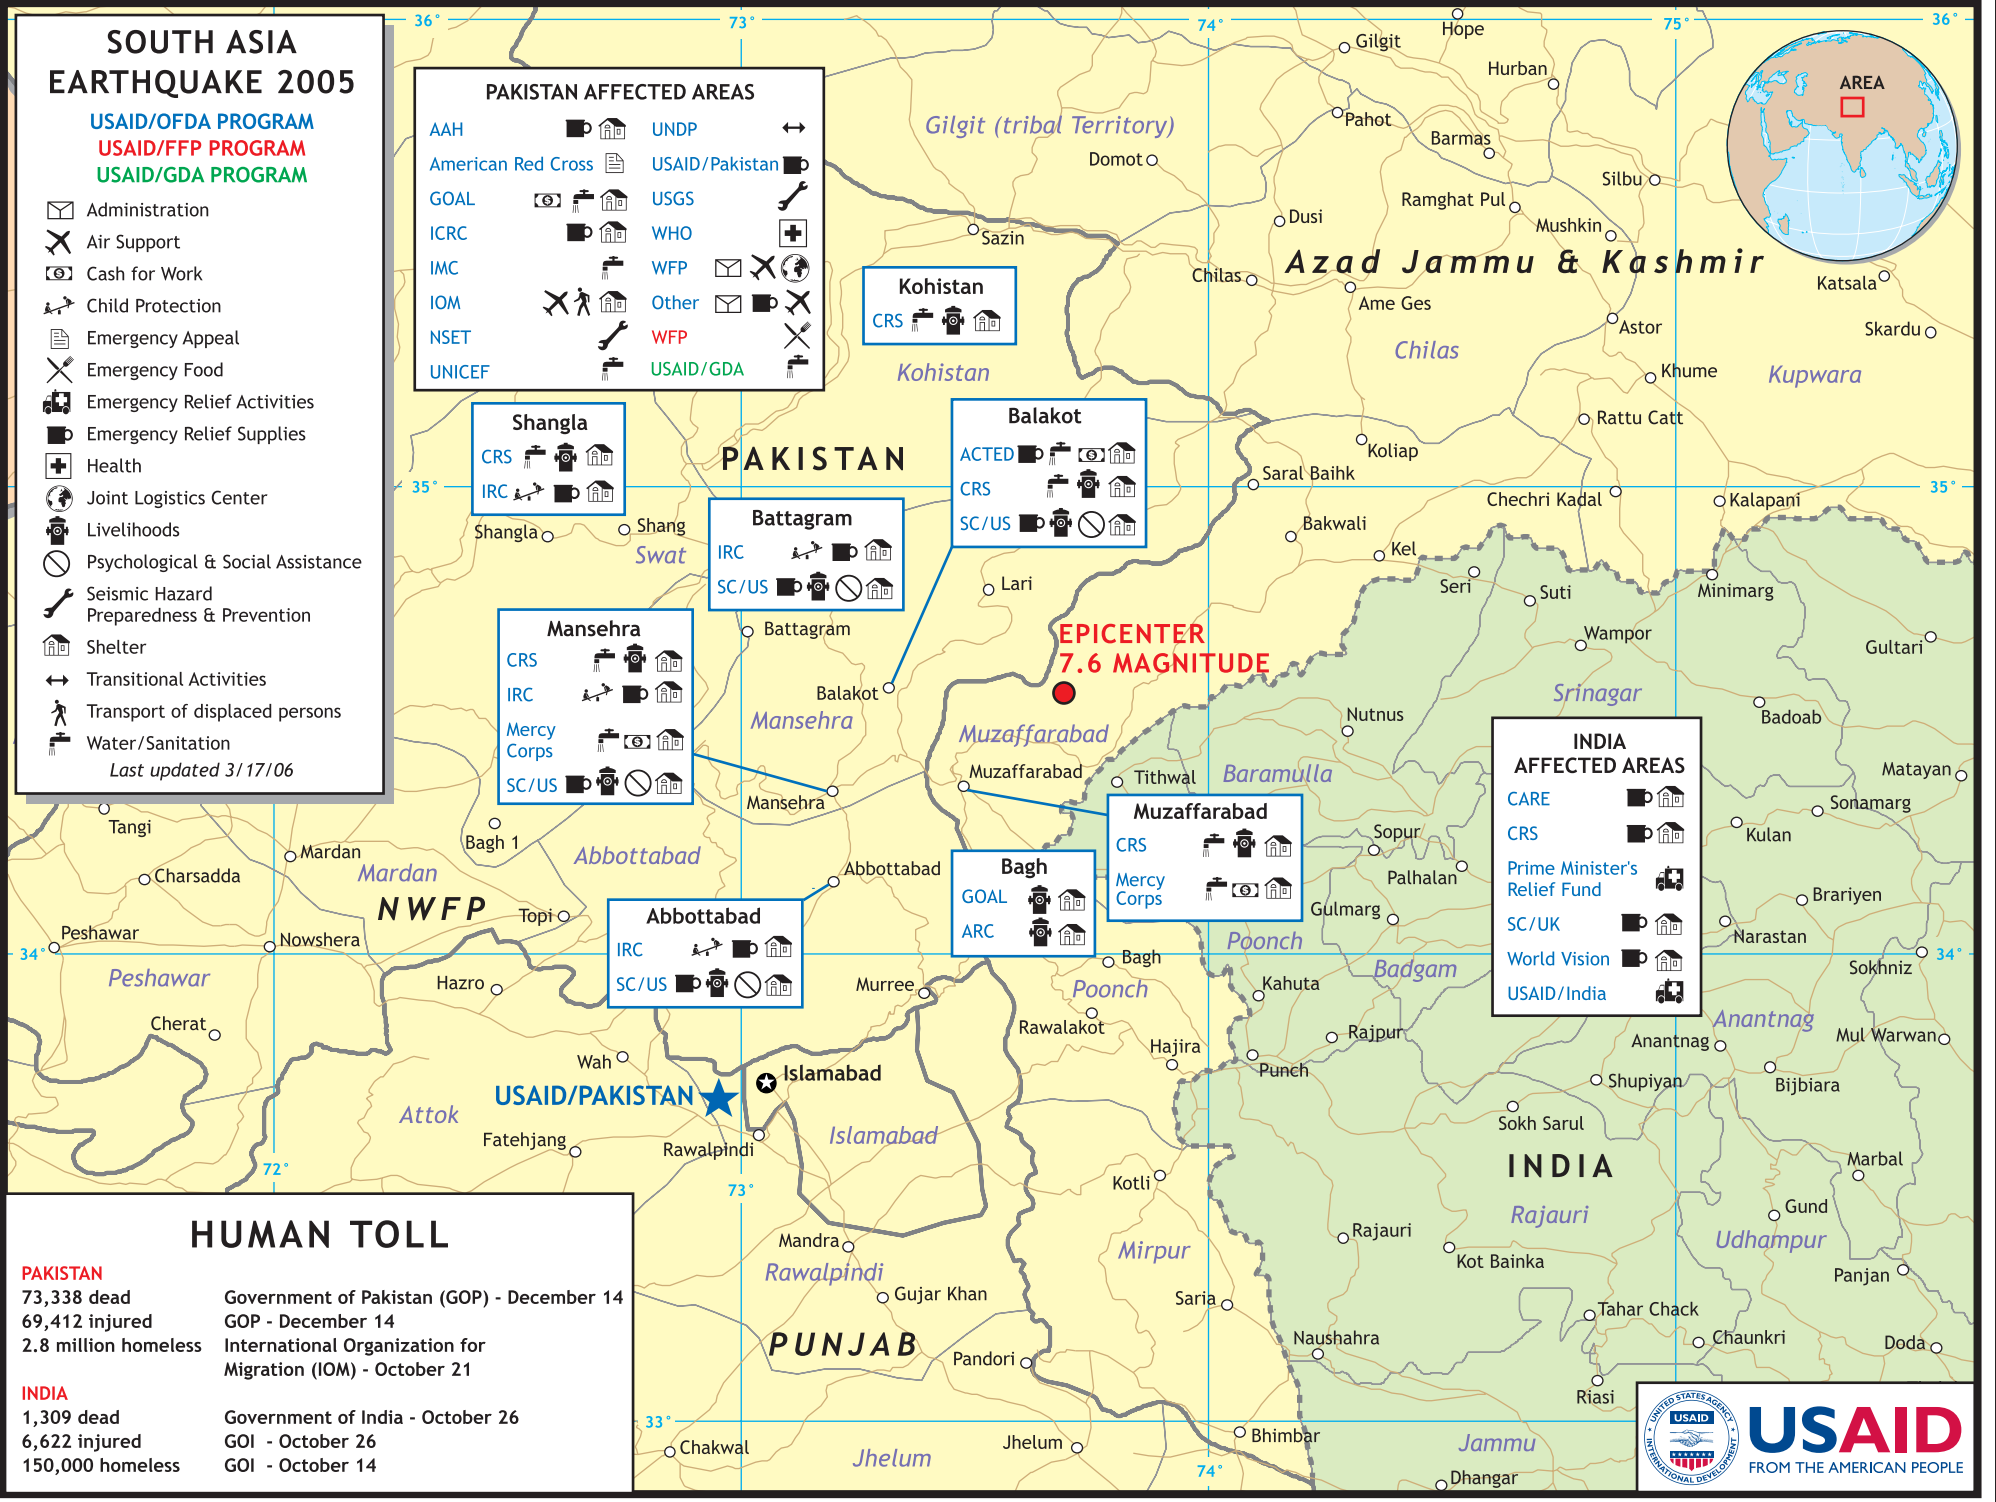

SOUTH ASIA EARTHQUAKE 2005

USAID/OFDA PROGRAM
 USAID/FFP PROGRAM
 USAID/GDA PROGRAM

- Administration
- Air Support
- Cash for Work
- Child Protection
- Emergency Appeal
- Emergency Food
- Emergency Relief Activities
- Emergency Relief Supplies
- Health
- Joint Logistics Center
- Livelihoods
- Psychological & Social Assistance
- Seismic Hazard Preparedness & Prevention
- Shelter
- Transitional Activities
- Transport of displaced persons
- Water/Sanitation

Last updated 3/17/06

PAKISTAN AFFECTED AREAS

AAH		UNDP	
American Red Cross		USAID/Pakistan	
GOAL		USGS	
ICRC		WHO	
IMC		WFP	
IOM		Other	
NSET		WFP	
UNICEF		USAID/GDA	

Shangla

CRS
 IRC

Battagram

IRC
 SC/US

Mansehra

CRS
 IRC
 Mercy Corps
 SC/US

Balakot

ACTED
 CRS
 SC/US

Bagh

GOAL
 ARC

Muzaffarabad

CRS
 Mercy Corps

Abbottabad

IRC
 SC/US

INDIA AFFECTED AREAS

CARE
 CRS
 Prime Minister's Relief Fund
 SC/UK
 World Vision
 USAID/India

HUMAN TOLL

PAKISTAN	
73,338 dead	Government of Pakistan (GOP) - December 14
69,412 injured	GOP - December 14
2.8 million homeless	International Organization for Migration (IOM) - October 21
INDIA	
1,309 dead	Government of India - October 26
6,622 injured	GOI - October 26
150,000 homeless	GOI - October 14