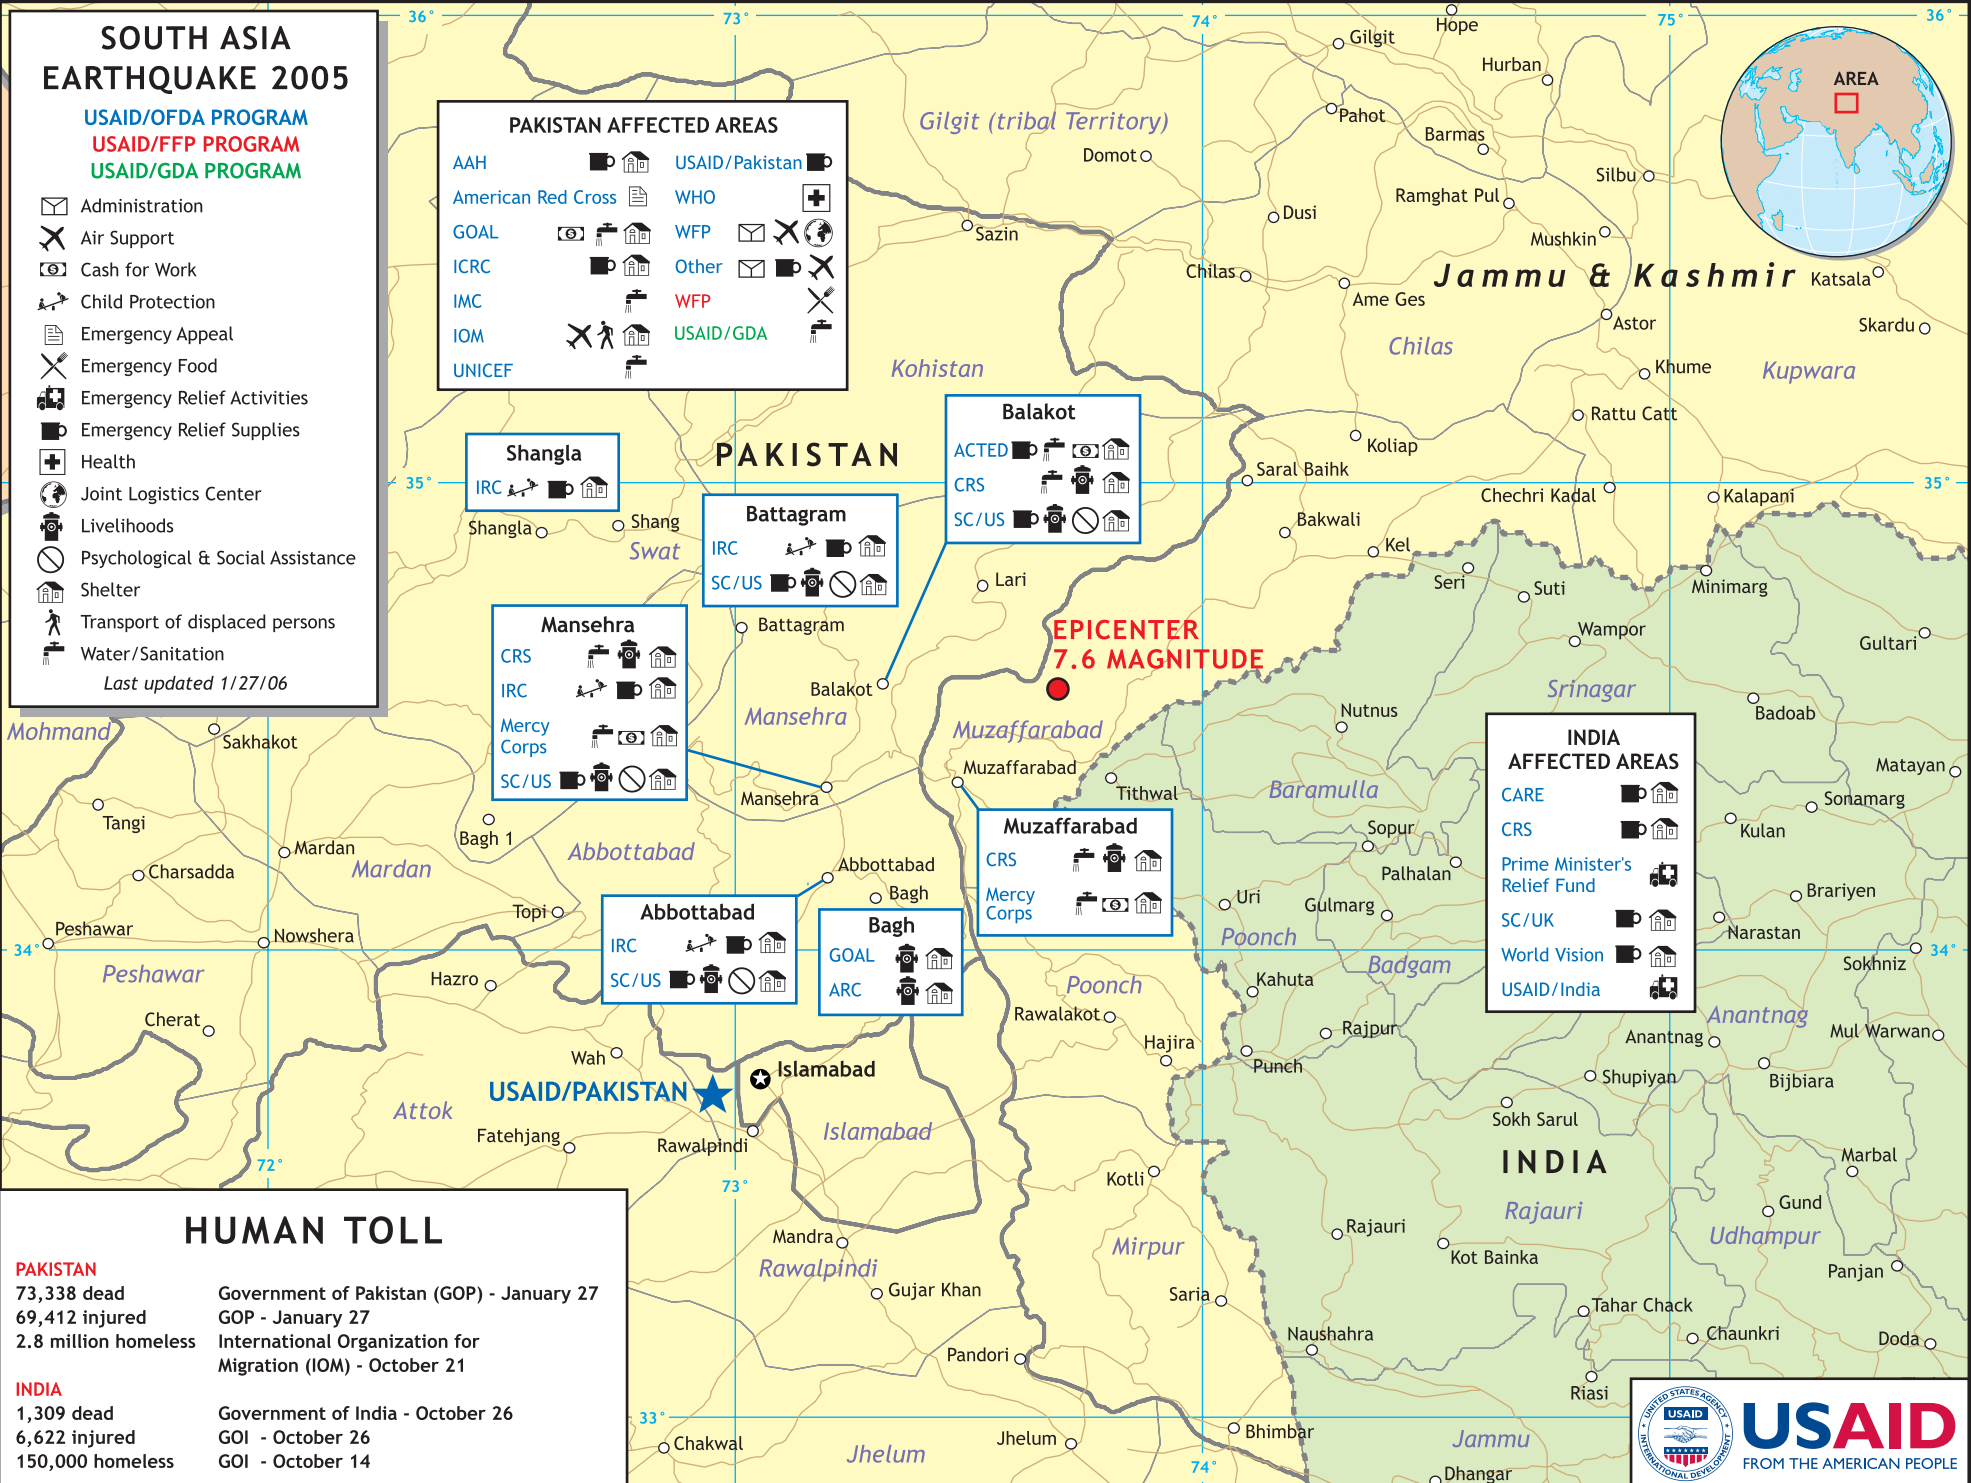

SOUTH ASIA EARTHQUAKE 2005

USAID/OFDA PROGRAM
 USAID/FFP PROGRAM
 USAID/GDA PROGRAM

- Administration
- Air Support
- Cash for Work
- Child Protection
- Emergency Appeal
- Emergency Food
- Emergency Relief Activities
- Emergency Relief Supplies
- Health
- Joint Logistics Center
- Livelihoods
- Psychological & Social Assistance
- Shelter
- Transport of displaced persons
- Water/Sanitation

Last updated 1/27/06

PAKISTAN AFFECTED AREAS

AAH		USAID/Pakistan	
American Red Cross		WHO	
GOAL		WFP	
ICRC		Other	
IMC		WFP	
IOM		USAID/GDA	
UNICEF			

Shangla

IRC

Battagram

IRC

Mansehra

CRS
 IRC
 Mercy Corps
 SC/US

Abbottabad

IRC
 SC/US

Bagh

GOAL
 ARC

Muzaffarabad

CRS
 Mercy Corps

Balakot

ACTED
 CRS
 SC/US

INDIA AFFECTED AREAS

CARE
 CRS
 Prime Minister's Relief Fund
 SC/UK
 World Vision
 USAID/India

HUMAN TOLL

PAKISTAN	
73,338 dead	Government of Pakistan (GOP) - January 27
69,412 injured	GOP - January 27
2.8 million homeless	International Organization for Migration (IOM) - October 21
INDIA	
1,309 dead	Government of India - October 26
6,622 injured	GOI - October 26
150,000 homeless	GOI - October 14