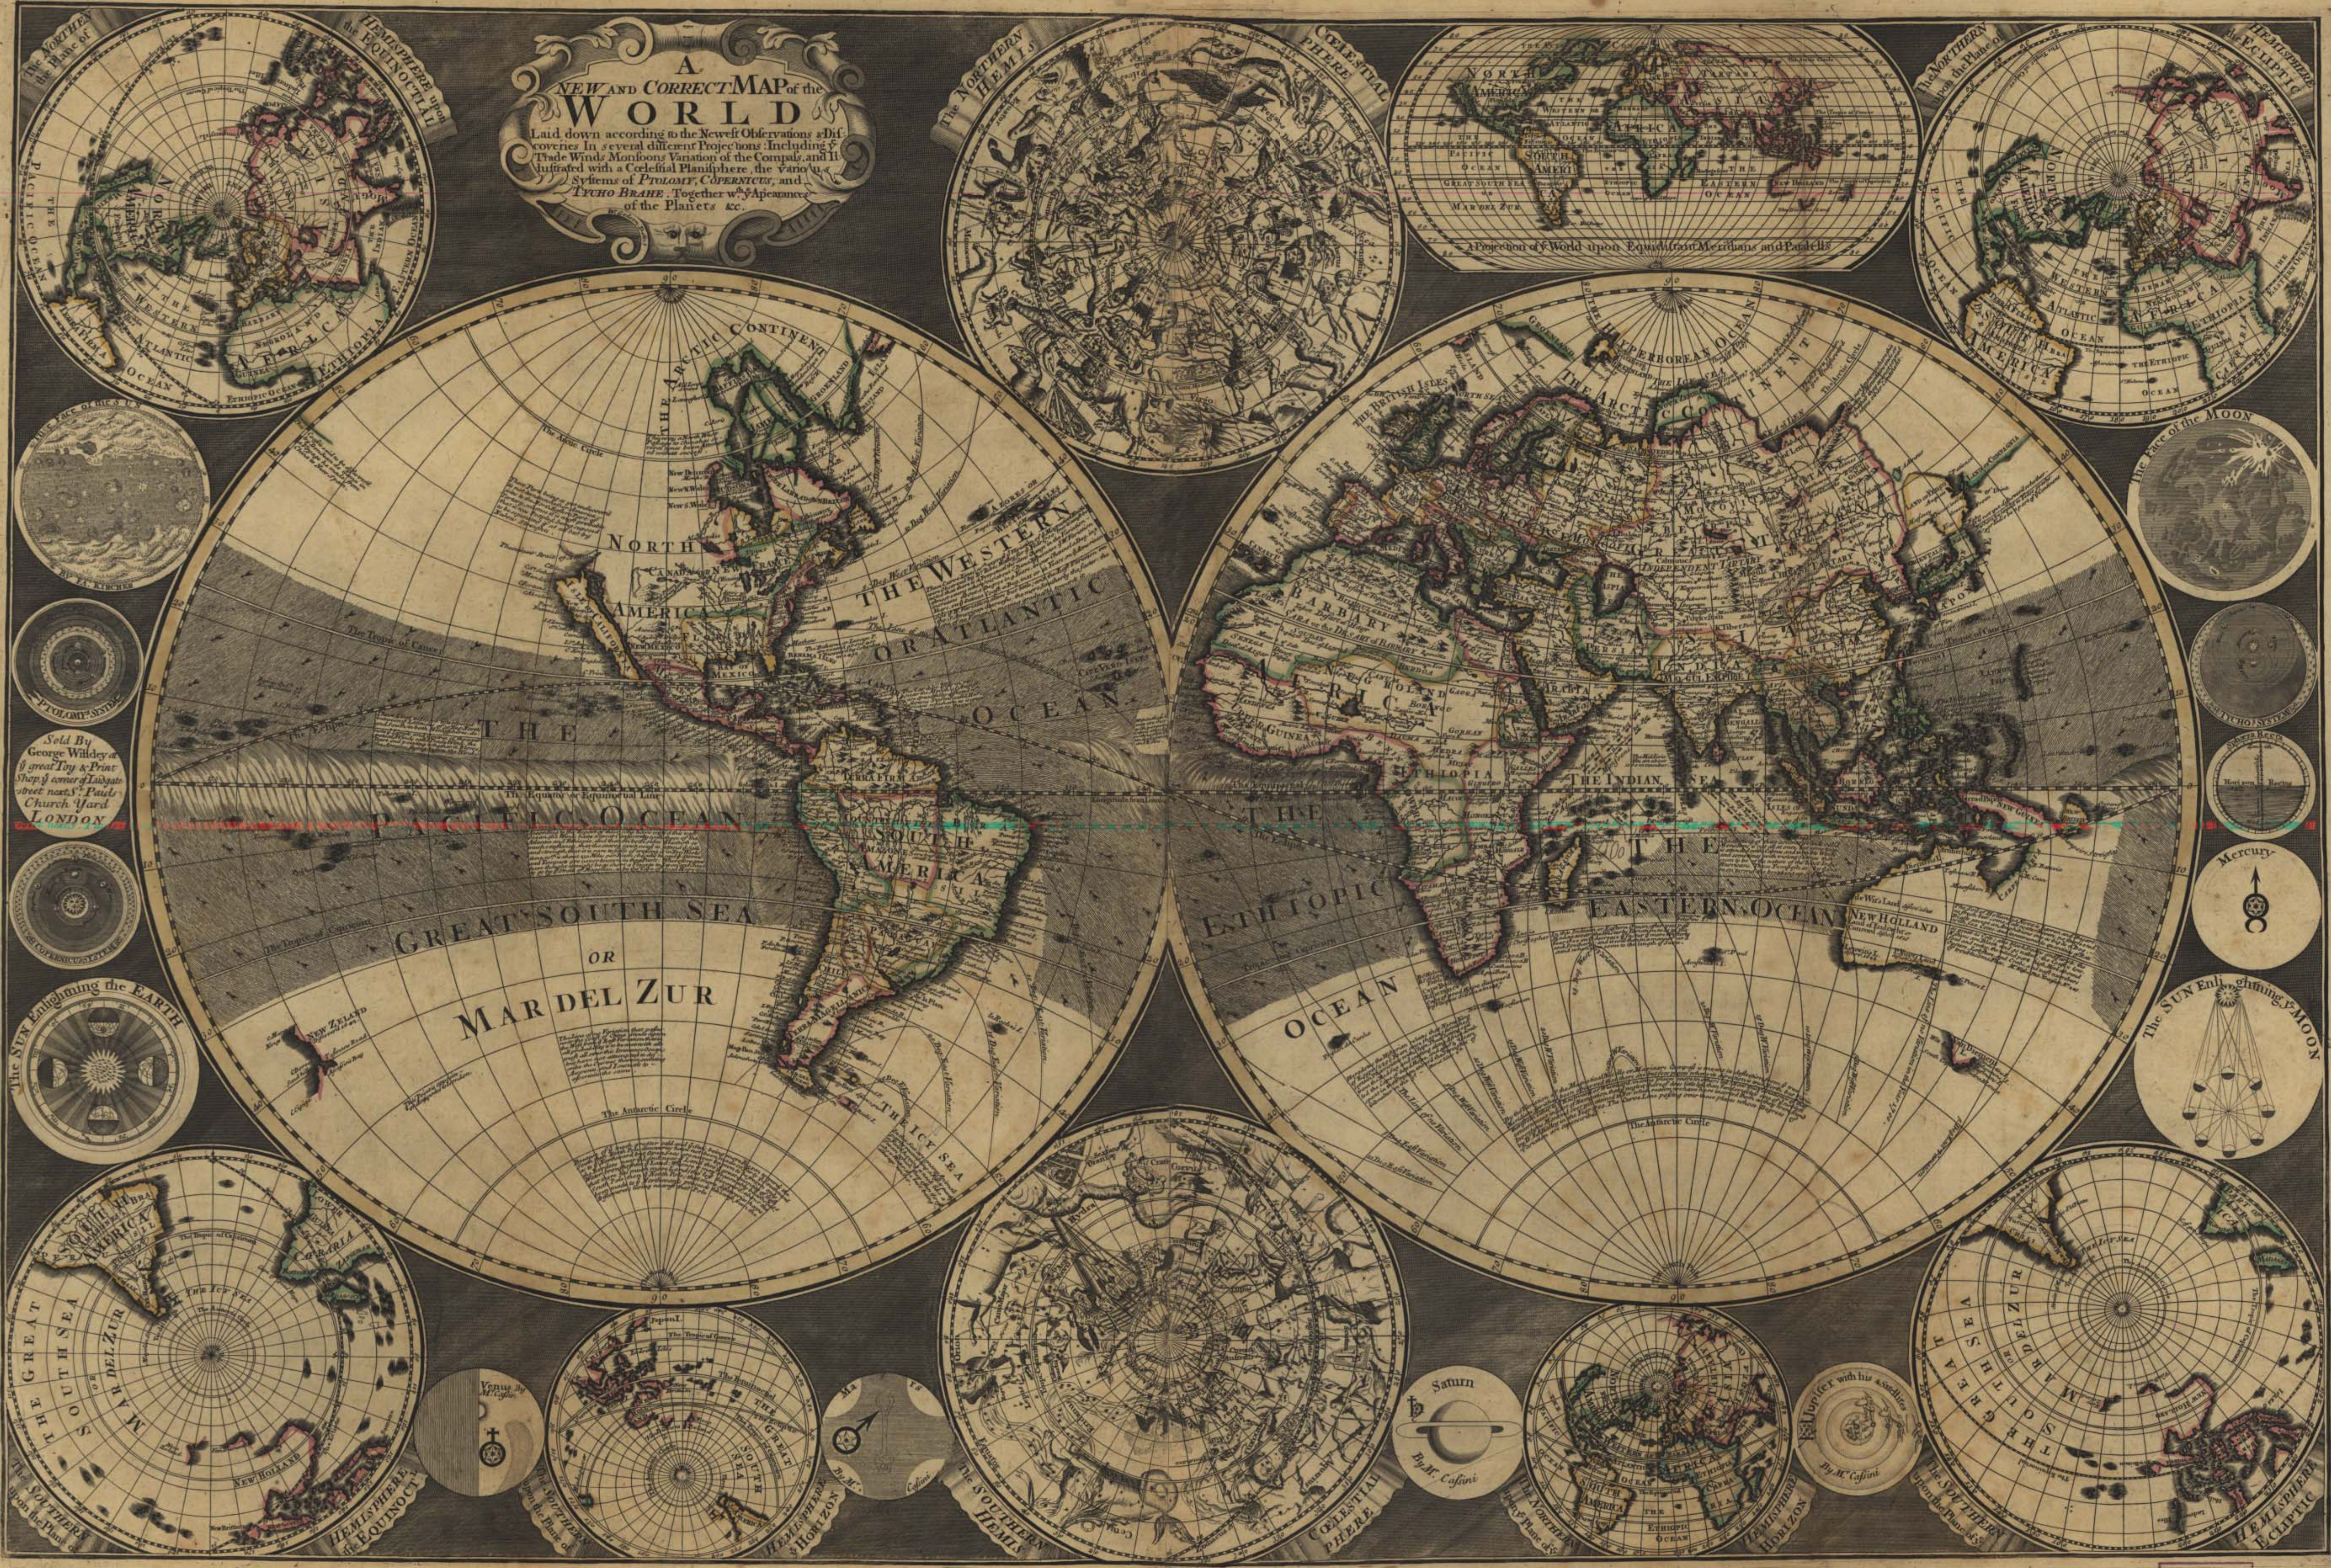

A NEW AND CORRECT MAP of the WORLD
Laid down according to the Newest Observations & Discoveries in several different Projections: Including the Trade Winds, Monsoons, Variation of the Compass, and Illustrated with a Celestial Planisphere, the various Systems of PTOLEMY, COPERNICUS, and TYCHO BRAHE. Together with the Appearance of the Planets &c.

Sold By George Witley at a small Toy & Paint Shop in corner of Ludgate Street next St. Pauls Church Yard LONDON

THE NUX Enlightning the EARTH

THE SUN Enlightning the MOON