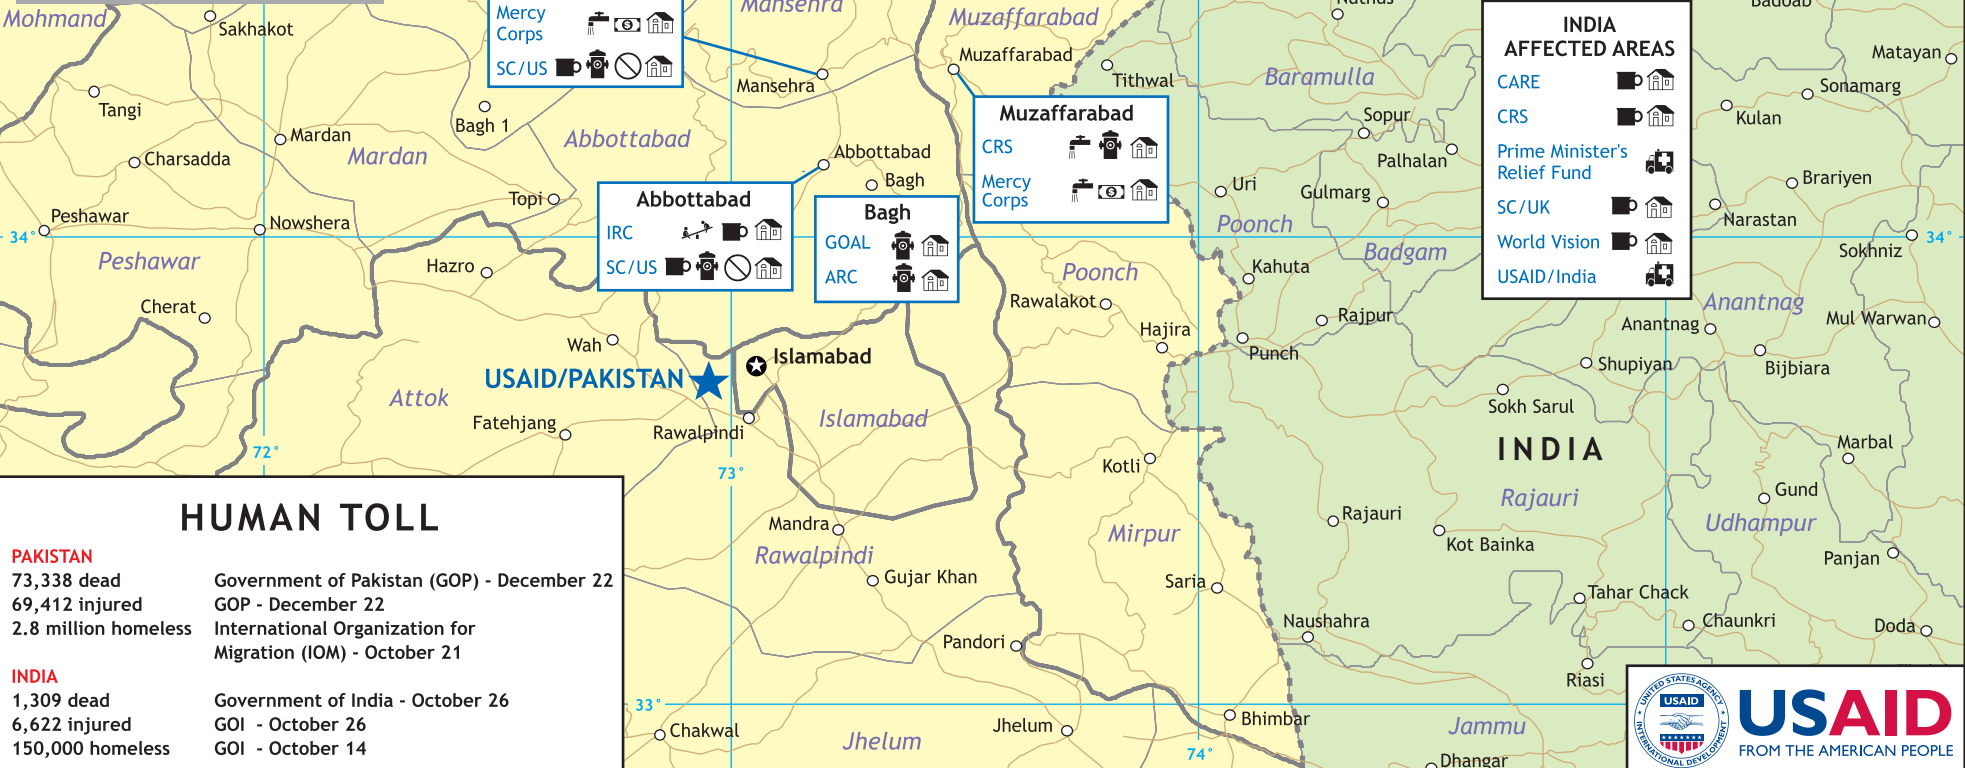

### PAKISTAN AFFECTED AREAS

AAH		USAID/Pakistan	
American Red Cross		WHO	
GOAL		WFP	
ICRC		Other	
IMC		WFP	
IOM		USAID/GDA	
UNICEF			

#### Muzaffarabad

CRS   
 Mercy Corps

## HUMAN TOLL

<b>PAKISTAN</b>	
73,338 dead	Government of Pakistan (GOP) - December 22
69,412 injured	GOP - December 22
2.8 million homeless	International Organization for Migration (IOM) - October 21
<b>INDIA</b>	
1,309 dead	Government of India - October 26
6,622 injured	GOI - October 26
150,000 homeless	GOI - October 14