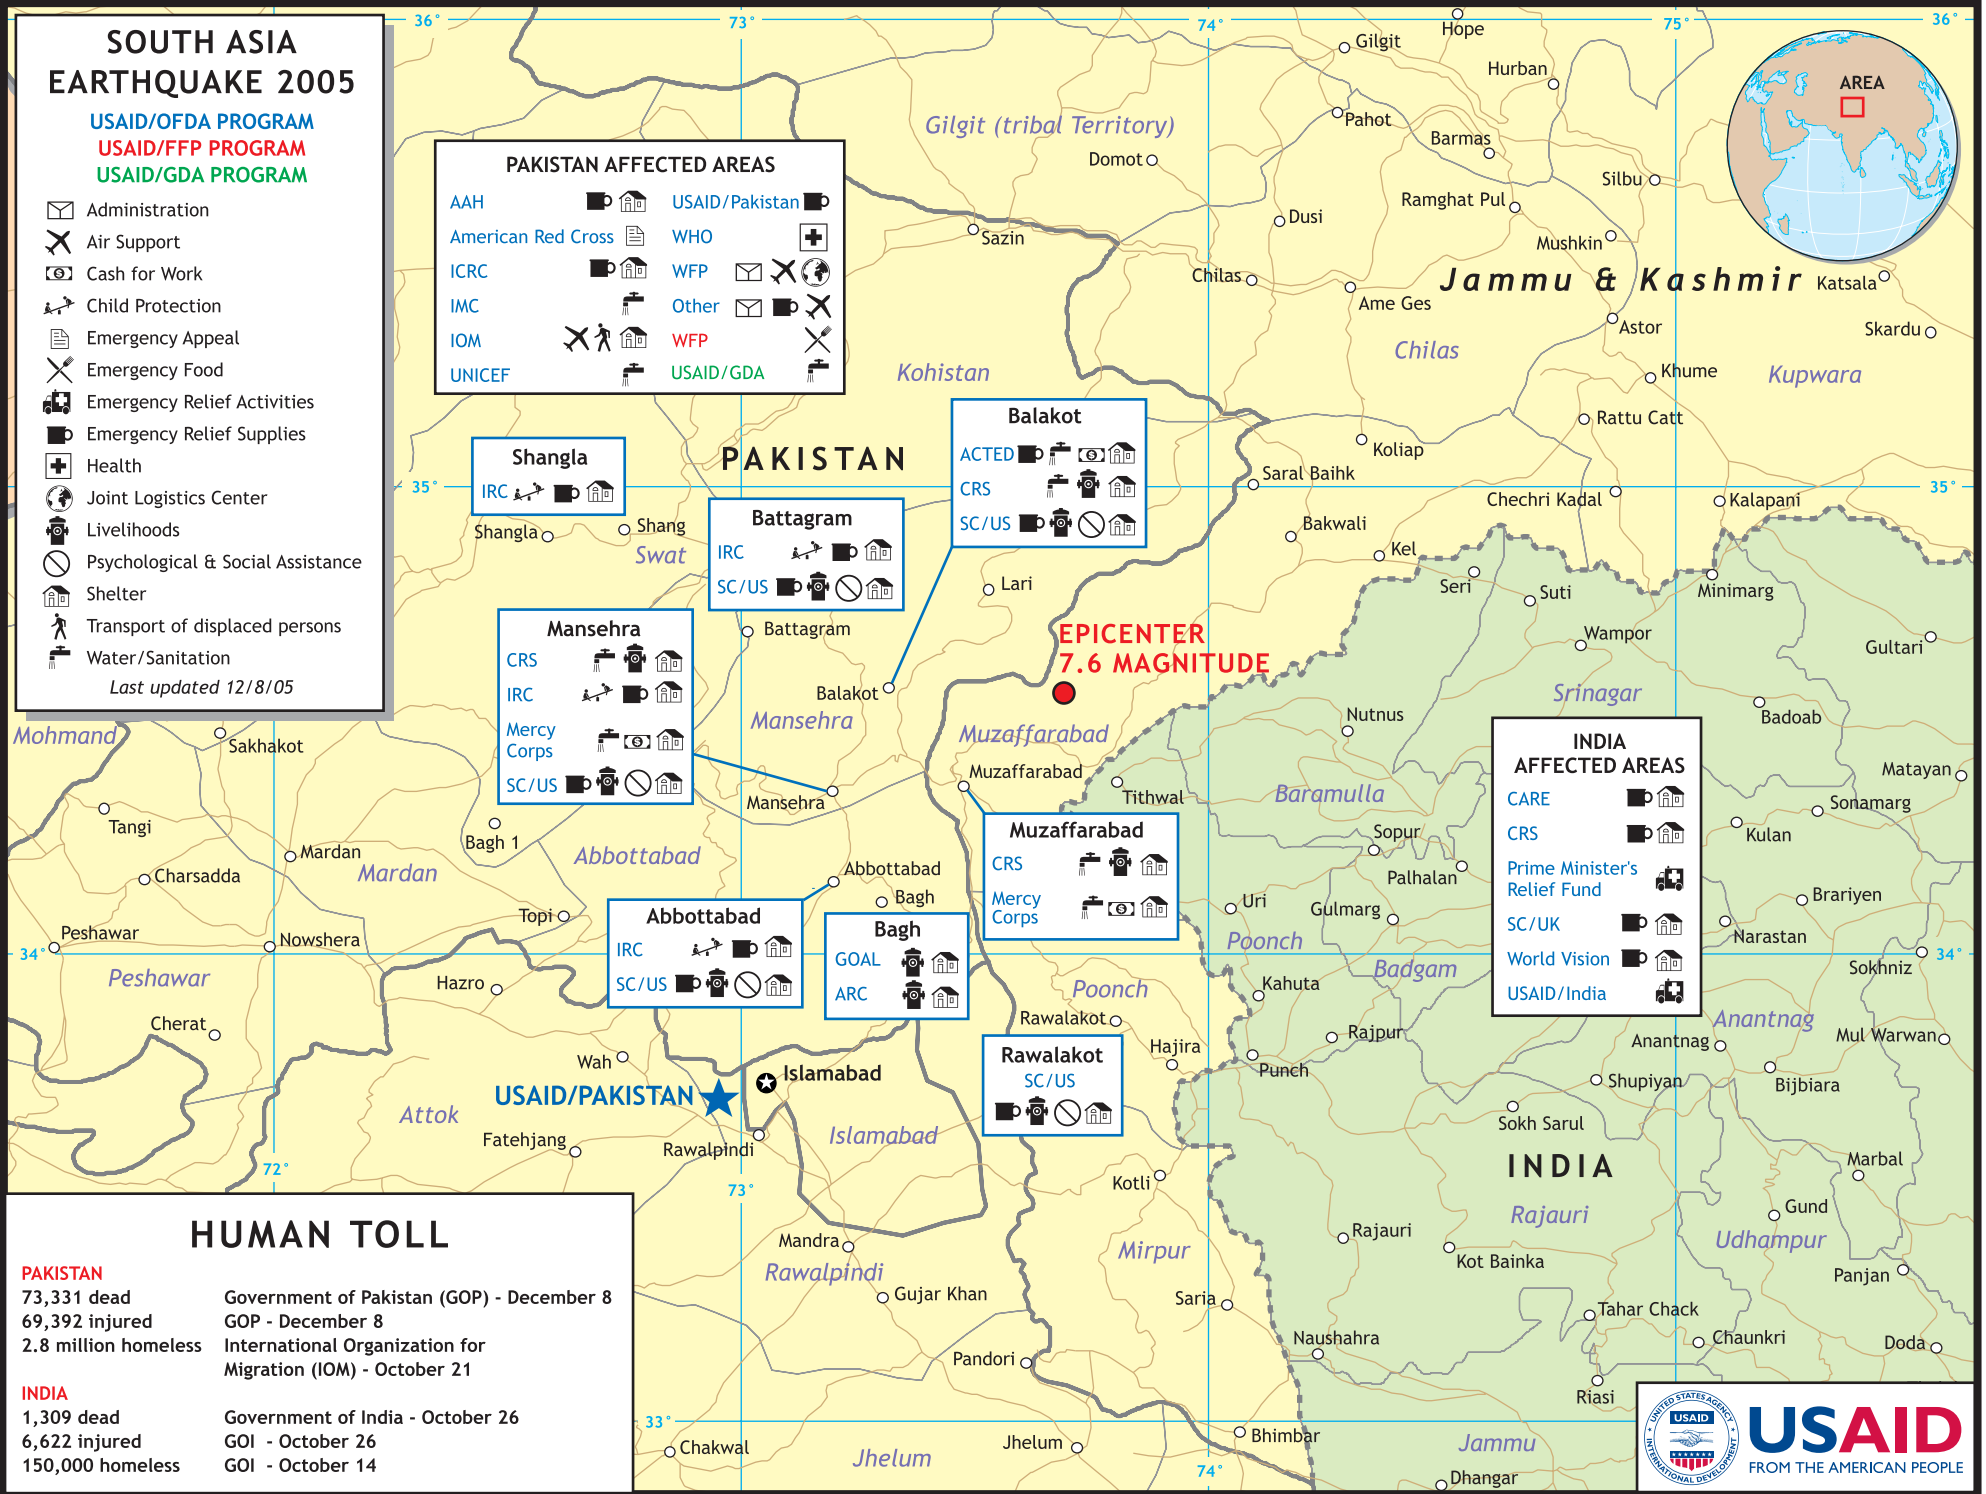

SOUTH ASIA EARTHQUAKE 2005

USAID/OFDA PROGRAM
 USAID/FFP PROGRAM
 USAID/GDA PROGRAM

- Administration
- Air Support
- Cash for Work
- Child Protection
- Emergency Appeal
- Emergency Food
- Emergency Relief Activities
- Emergency Relief Supplies
- Health
- Joint Logistics Center
- Livelihoods
- Psychological & Social Assistance
- Shelter
- Transport of displaced persons
- Water/Sanitation

Last updated 12/8/05

PAKISTAN AFFECTED AREAS

AAH		USAID/Pakistan	
American Red Cross		WHO	
ICRC		WFP	
IMC		Other	
IOM		WFP	
UNICEF		USAID/GDA	

Shangla

IRC

Battagram

IRC

Balakot

Mercy Corps

Rawalakot

SC/US

INDIA AFFECTED AREAS

CARE

CRS

Prime Minister's Relief Fund

SC/UK

World Vision

USAID/India

HUMAN TOLL

PAKISTAN	Government of Pakistan (GOP) - December 8
73,331 dead	GOP - December 8
69,392 injured	International Organization for Migration (IOM) - October 21
2.8 million homeless	
INDIA	Government of India - October 26
1,309 dead	GOI - October 26
6,622 injured	GOI - October 14
150,000 homeless	