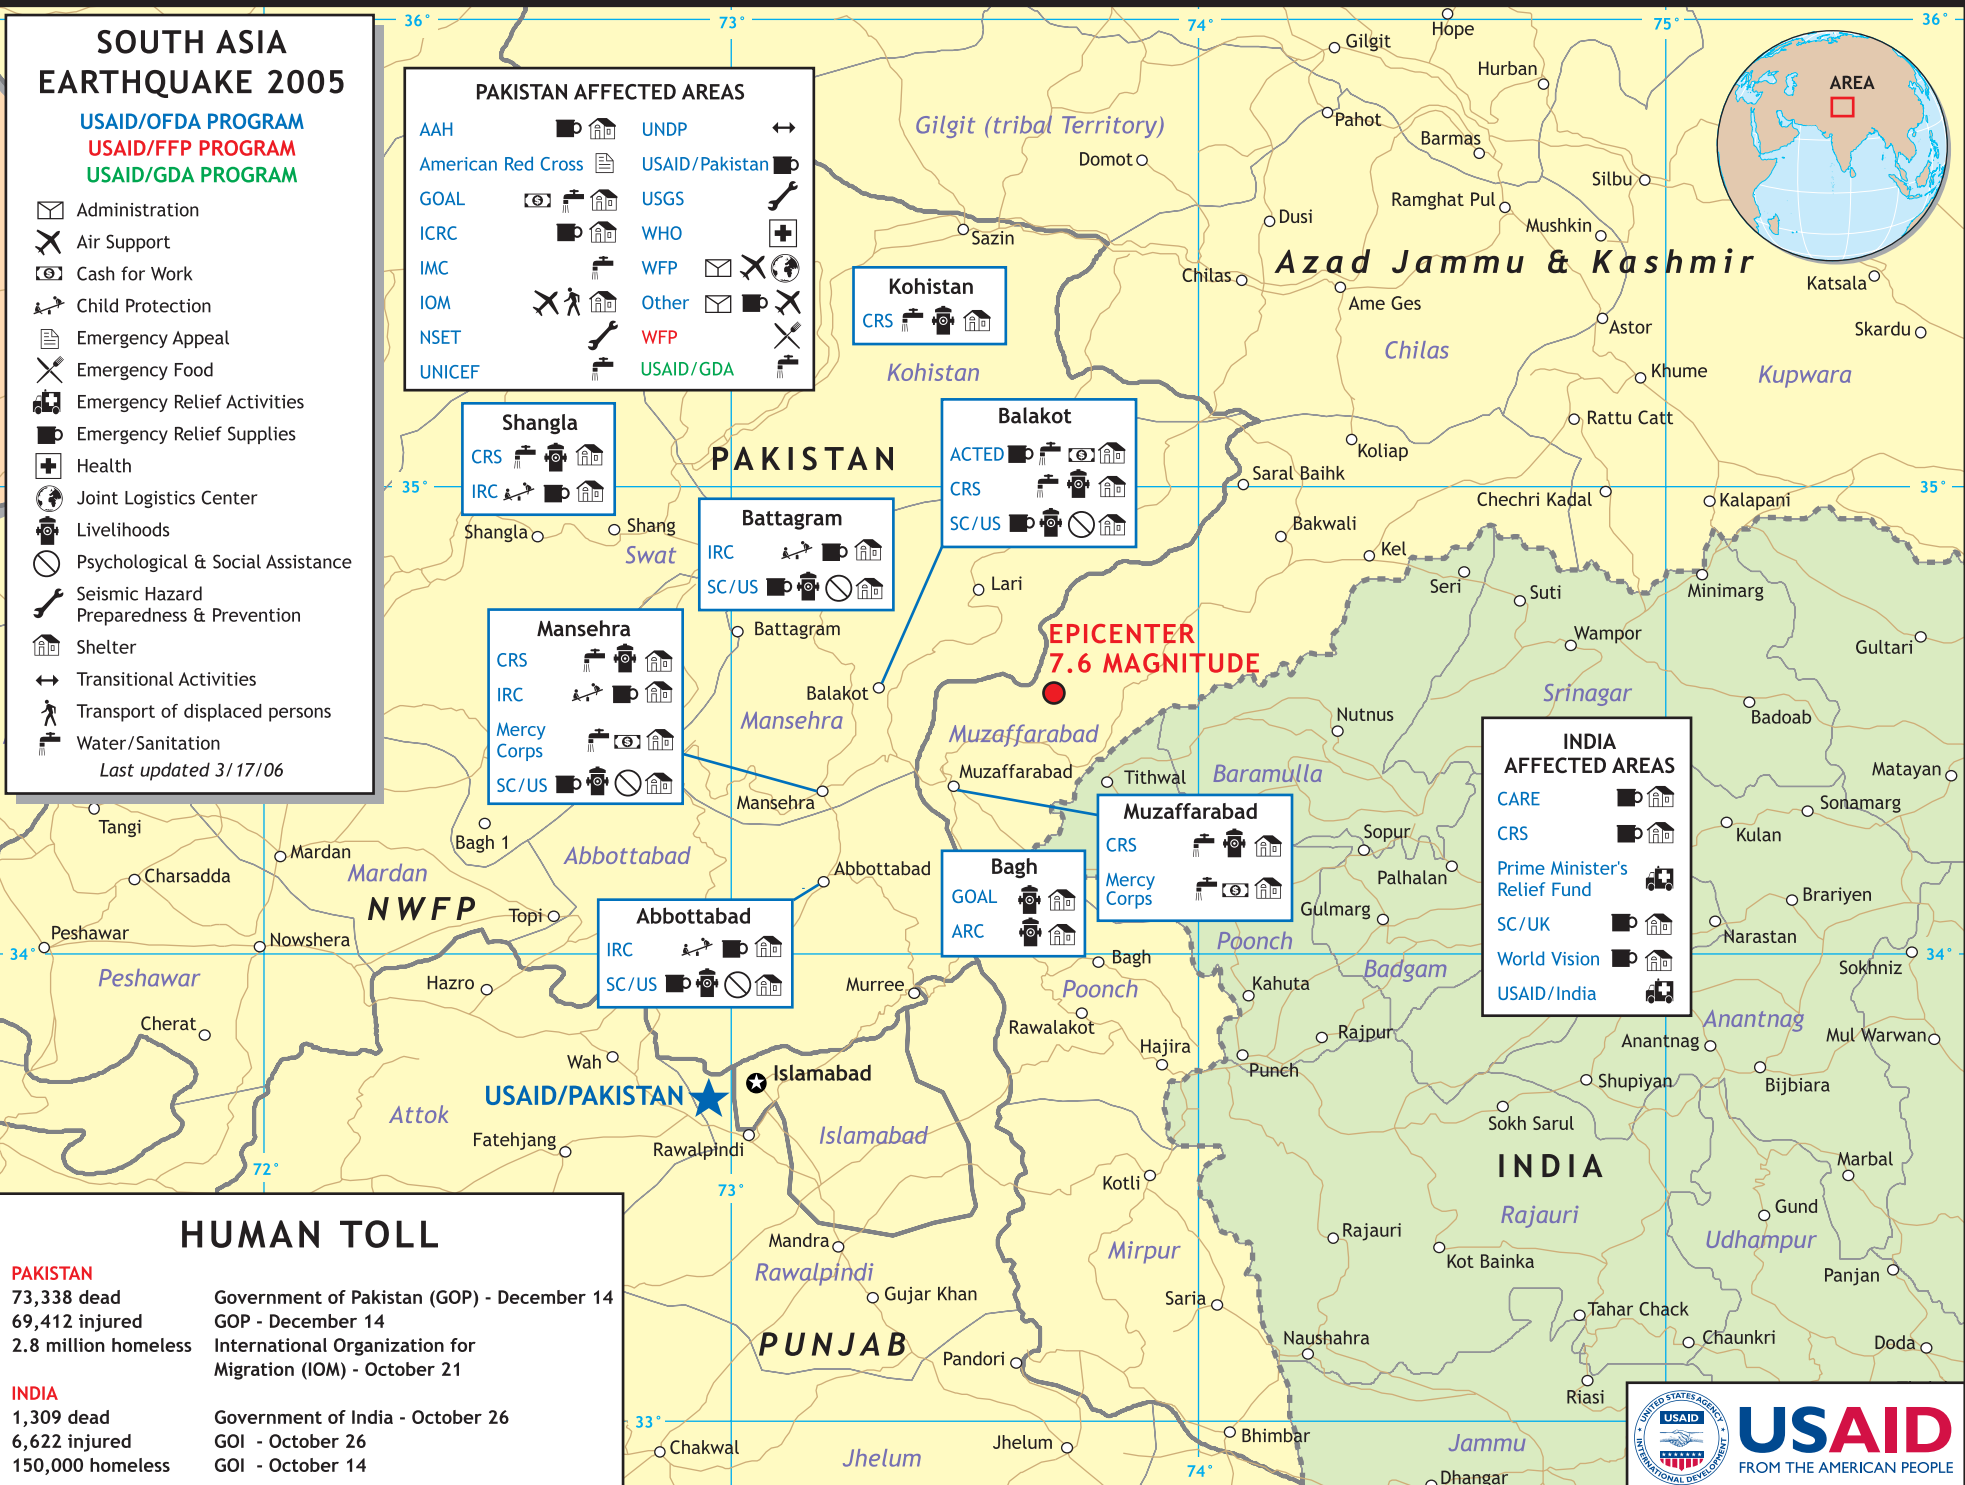

Last updated 3/17/06

PAKISTAN AFFECTED AREAS

AAH		UNDP	
American Red Cross		USAID/Pakistan	
GOAL		USGS	
ICRC		WHO	
IMC		WFP	
IOM		Other	
NSET		WFP	
UNICEF		USAID/GDA	

Shangla

CRS

IRC

Battagram

IRC

ARC

Abbottabad

IRC

SC/US

Muzaffarabad

CRS

Mercy Corps

Balakot

ACTED

CRS

SC/US

Kohistan

CRS

INDIA AFFECTED AREAS

CARE

CRS

Prime Minister's Relief Fund

SC/UK

World Vision

USAID/India

HUMAN TOLL

PAKISTAN	
73,338 dead	Government of Pakistan (GOP) - December 14
69,412 injured	GOP - December 14
2.8 million homeless	International Organization for Migration (IOM) - October 21
INDIA	
1,309 dead	Government of India - October 26
6,622 injured	GOI - October 26
150,000 homeless	GOI - October 14