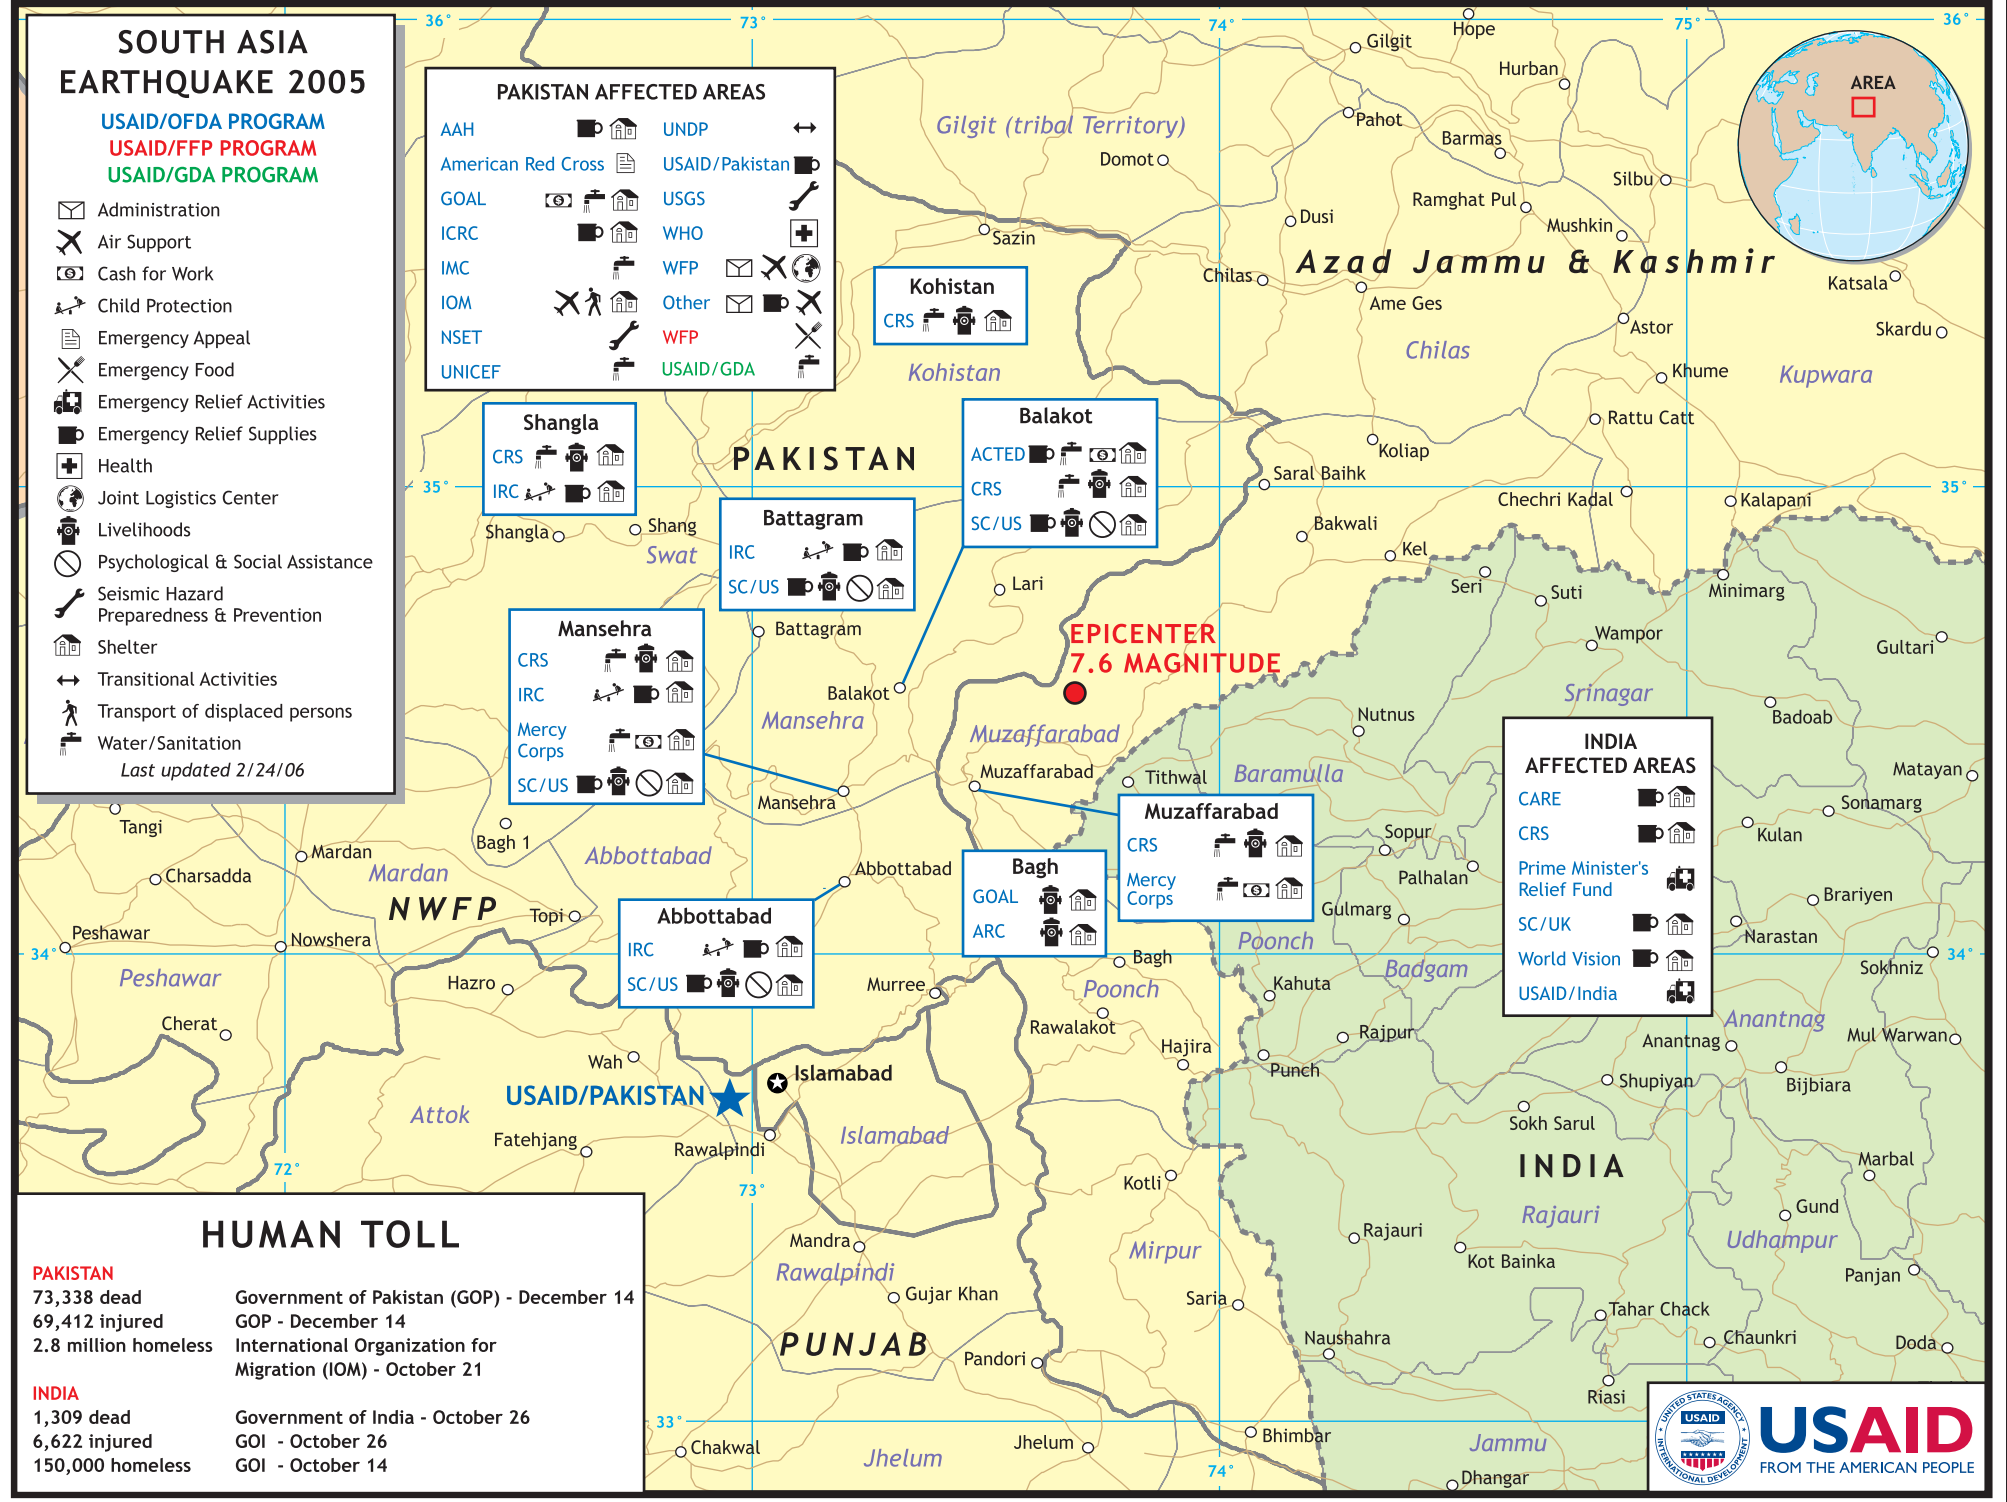

SOUTH ASIA EARTHQUAKE 2005

USAID/OFDA PROGRAM
 USAID/FFP PROGRAM
 USAID/GDA PROGRAM

- Administration
- Air Support
- Cash for Work
- Child Protection
- Emergency Appeal
- Emergency Food
- Emergency Relief Activities
- Emergency Relief Supplies
- Health
- Joint Logistics Center
- Livelihoods
- Psychological & Social Assistance
- Seismic Hazard Preparedness & Prevention
- Shelter
- Transitional Activities
- Transport of displaced persons
- Water/Sanitation

Last updated 2/24/06

PAKISTAN AFFECTED AREAS

AAH		UNDP	
American Red Cross		USAID/Pakistan	
GOAL		USGS	
ICRC		WHO	
IMC		WFP	
IOM		Other	
NSET		WFP	
UNICEF		USAID/GDA	

Shangla

CRS
 IRC

Battagram

IRC
 SC/US

Mansehra

CRS
 IRC
 Mercy Corps
 SC/US

Abbottabad

IRC
 SC/US

Bagh

GOAL
 ARC

Muzaffarabad

CRS
 Mercy Corps

Kohistan

CRS

Balakot

ACTED
 CRS
 SC/US

INDIA AFFECTED AREAS

CARE
 CRS
 Prime Minister's Relief Fund
 SC/UK
 World Vision
 USAID/India

HUMAN TOLL

PAKISTAN	
73,338 dead	Government of Pakistan (GOP) - December 14
69,412 injured	GOP - December 14
2.8 million homeless	International Organization for Migration (IOM) - October 21
INDIA	
1,309 dead	Government of India - October 26
6,622 injured	GOI - October 26
150,000 homeless	GOI - October 14