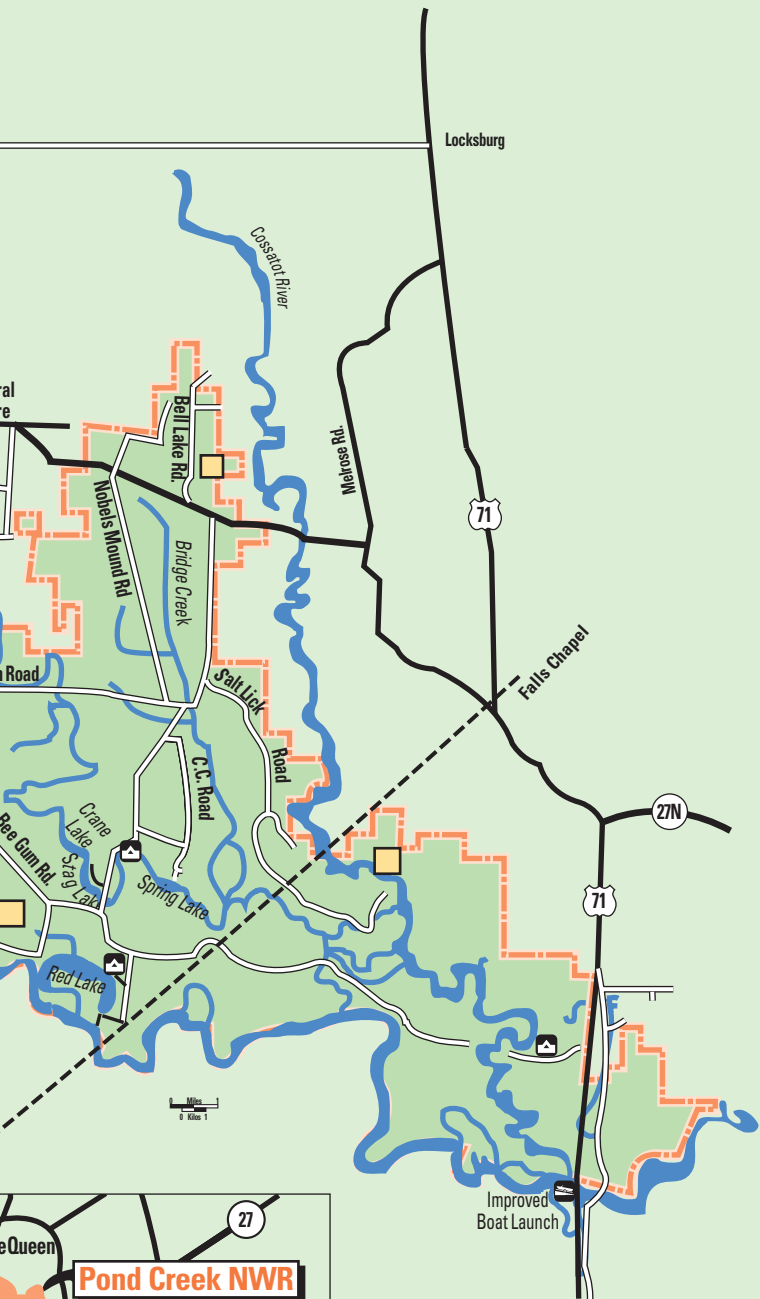

Pond Creek

National Wildlife Refuge

Pond Creek National Wildlife Refuge
1958 Central Road
Lockesburg, AR 71846
Phone: 870/289 2126
Fax: 870/289 2127
E-mail: felsenthal@fws.gov

U.S. Fish & Wildlife Service
1 800/344 WILD
<http://www.fws.gov>