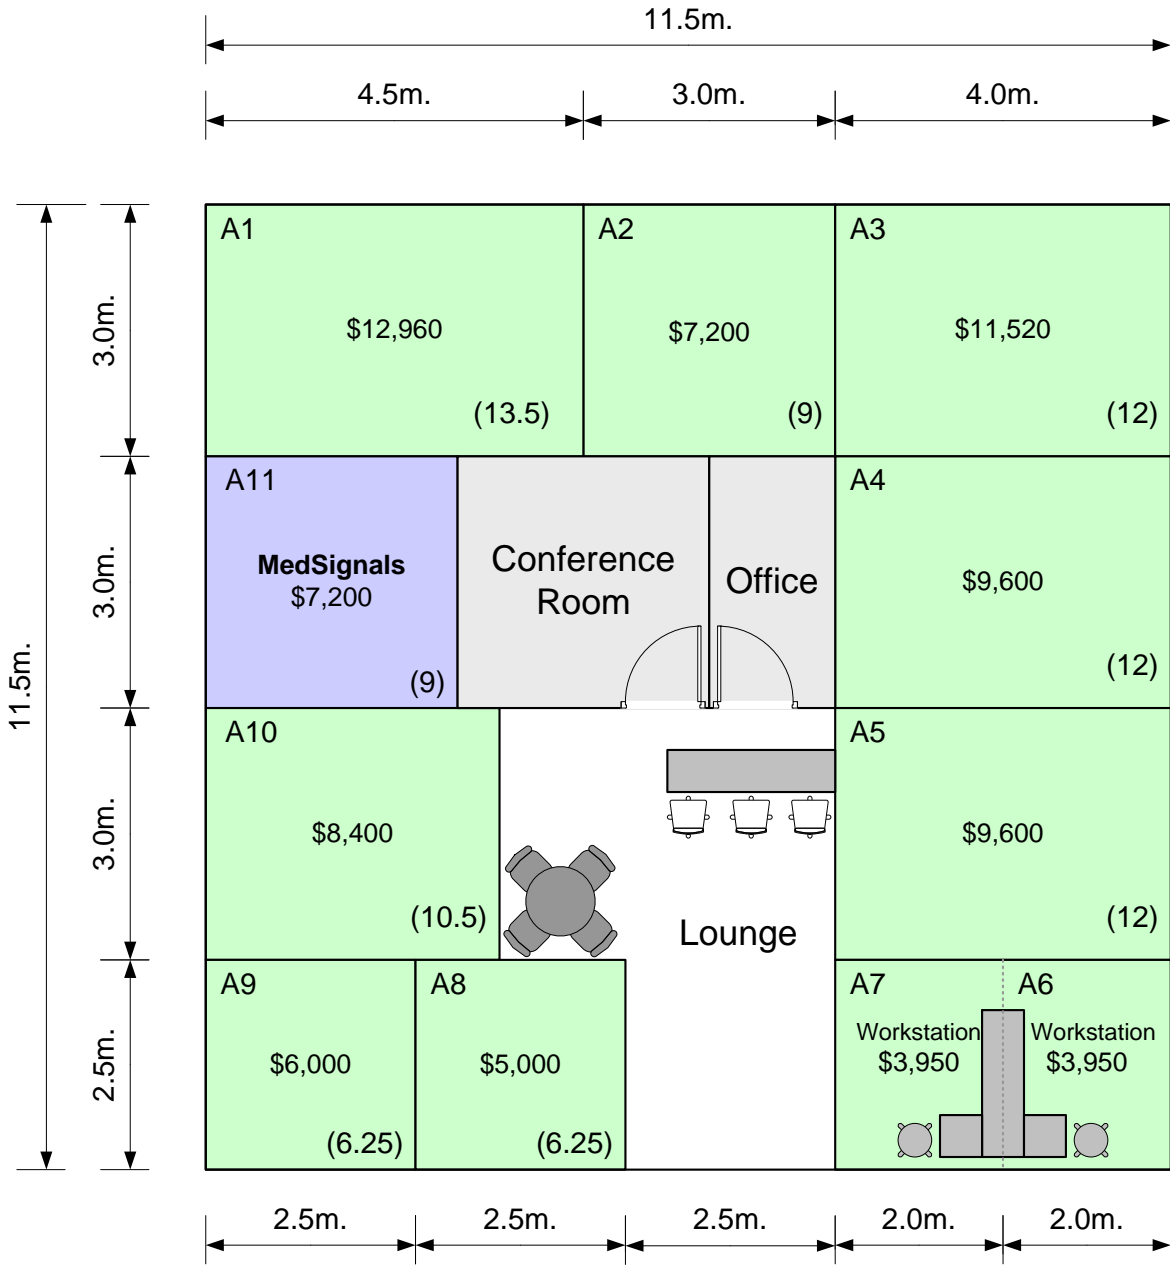

**eHealth Exchange at TeleHealth,
CeBIT 2009 (March 3 – 8), Hall 9**
Preliminary floorplan as of 25-Jul-08, subject to change

Hannover Fairs USA, Inc.

= available

= reserved

= sold

Metric to US conversion:
1m = 3.281 feet
1sqm = 10.76 sq feet

A 9sqm booth approximates 10ft. x10 ft.