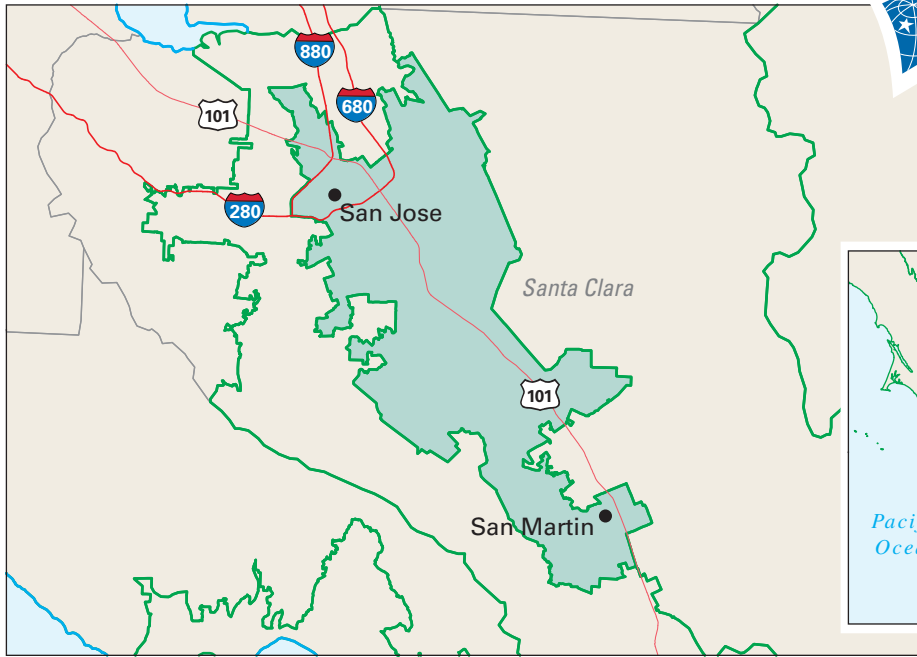

Congressional District 16

nationalatlas.gov™

16 Congressional District

Santa Clara County

California (53 Districts)