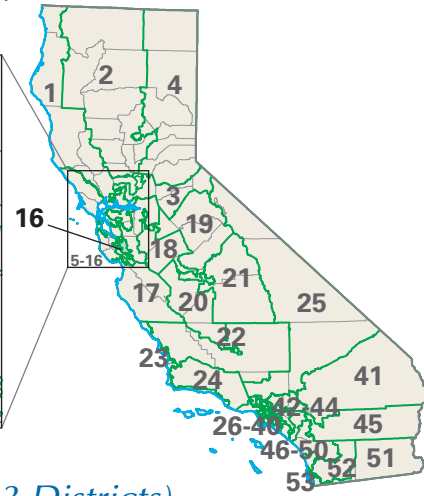

Congressional District 16

nationalatlas.gov™

16 Congressional District

Santa Clara County

California (53 Districts)