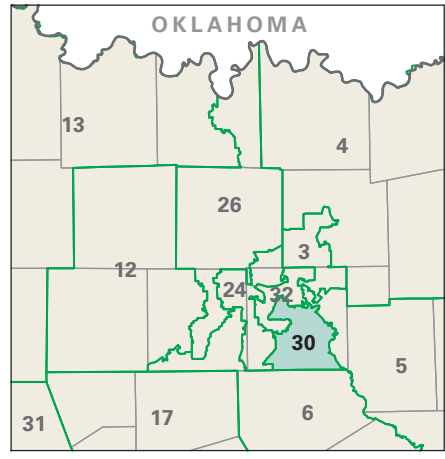

Congressional District 30

30 Congressional District
Dallas County

Texas (32 Districts)