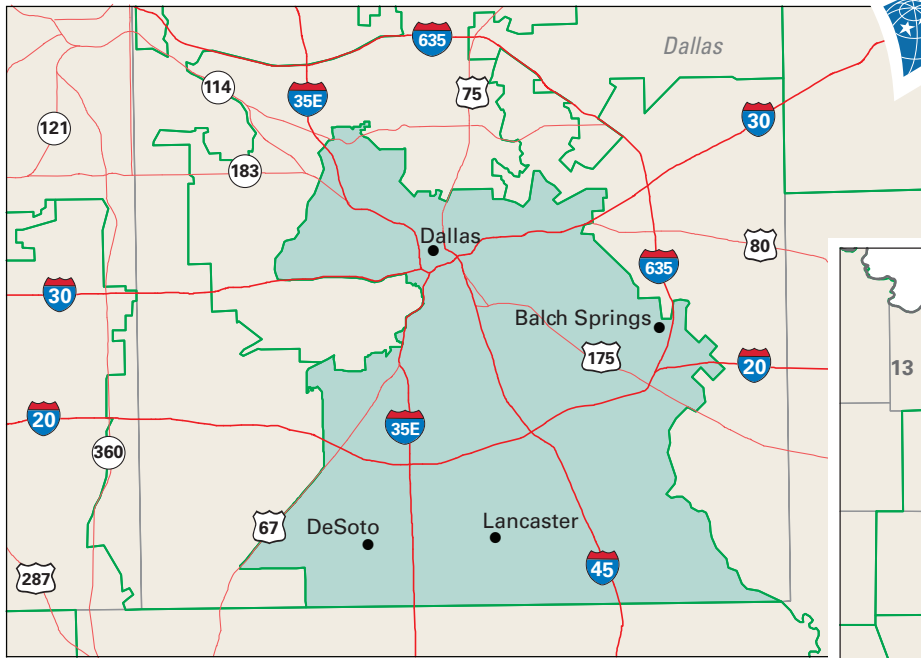

Congressional District 30

30 Congressional District
Dallas County

Texas (32 Districts)