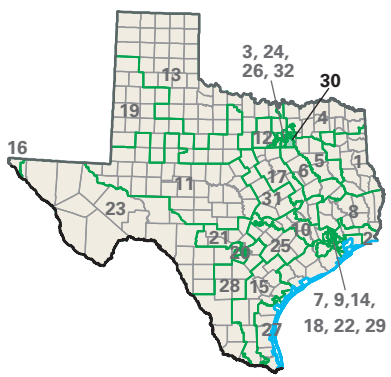

Congressional District 30

30 Congressional District
Dallas County

Texas (32 Districts)