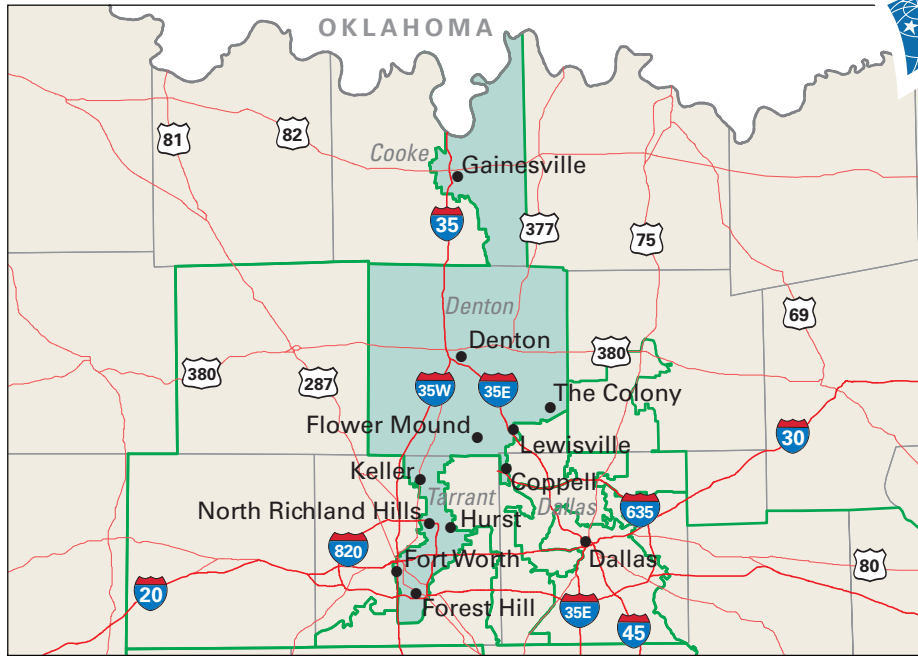

Congressional District 26

26 Congressional District
Denton County

Texas (32 Districts)