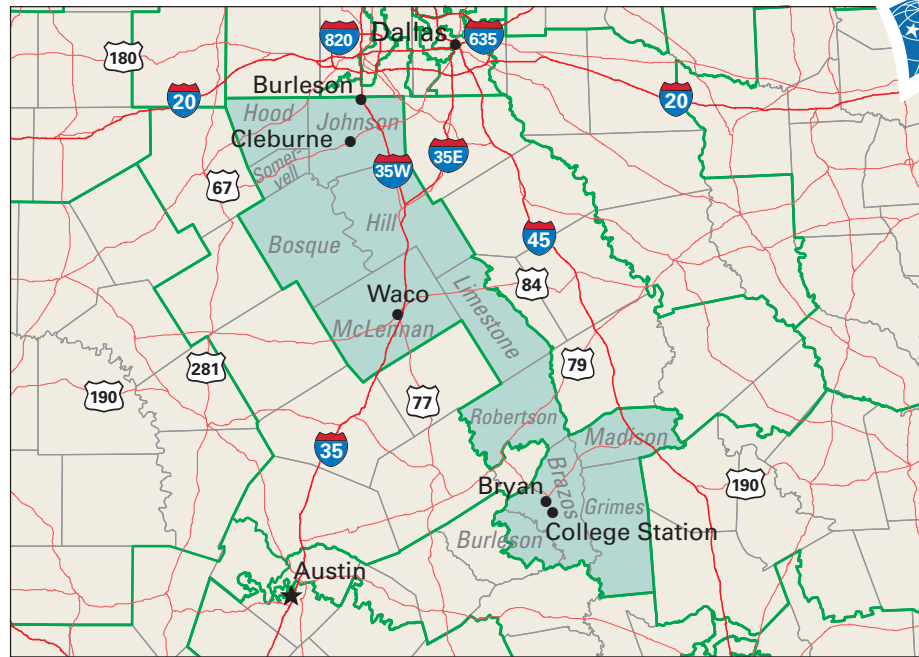

Congressional District 17

17 Congressional District
Bosque County

Texas (32 Districts)