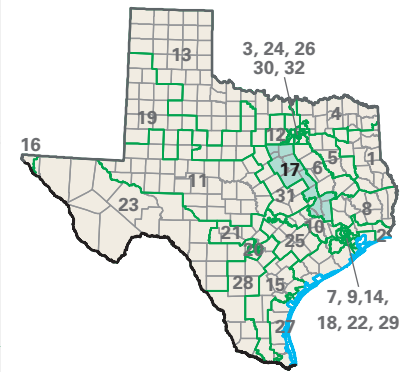

Congressional District 17

17 Congressional District
Bosque County

Texas (32 Districts)