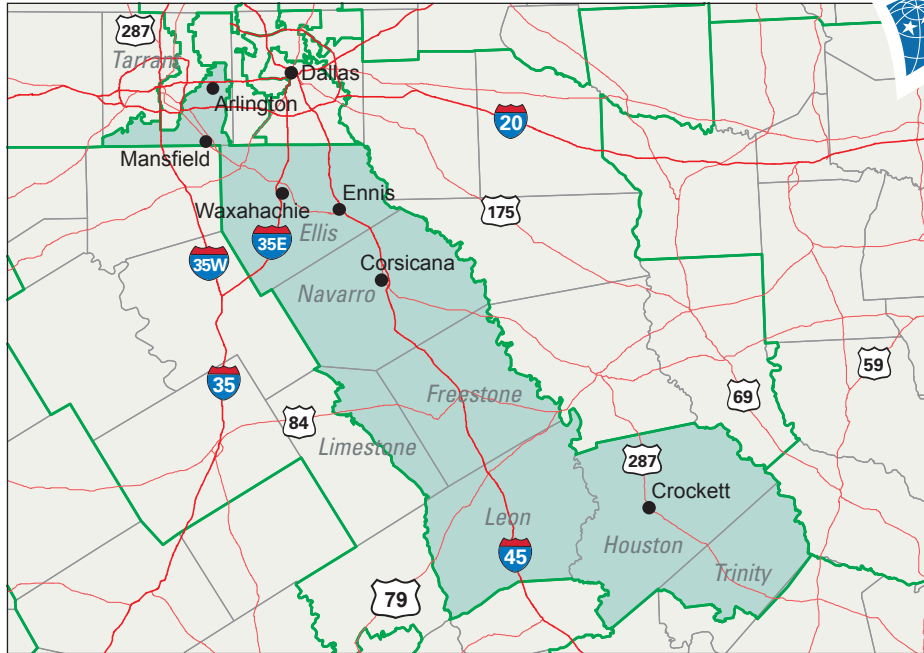

Congressional District 6

nationalatlas.gov™

6 Congressional District
Navarro County

Texas (32 Districts)