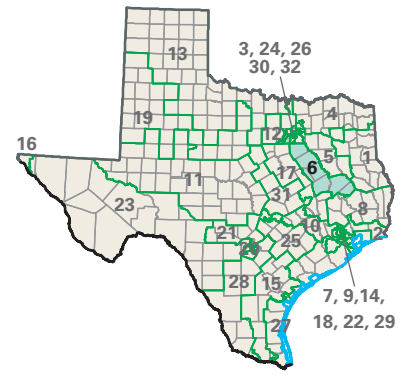

Congressional District 6

nationalatlas.gov™

6 Congressional District
Navarro County

Texas (32 Districts)