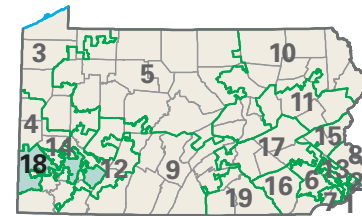

# Congressional District 18

**18** Congressional District  
Washington County

*Pennsylvania (19 Districts)*