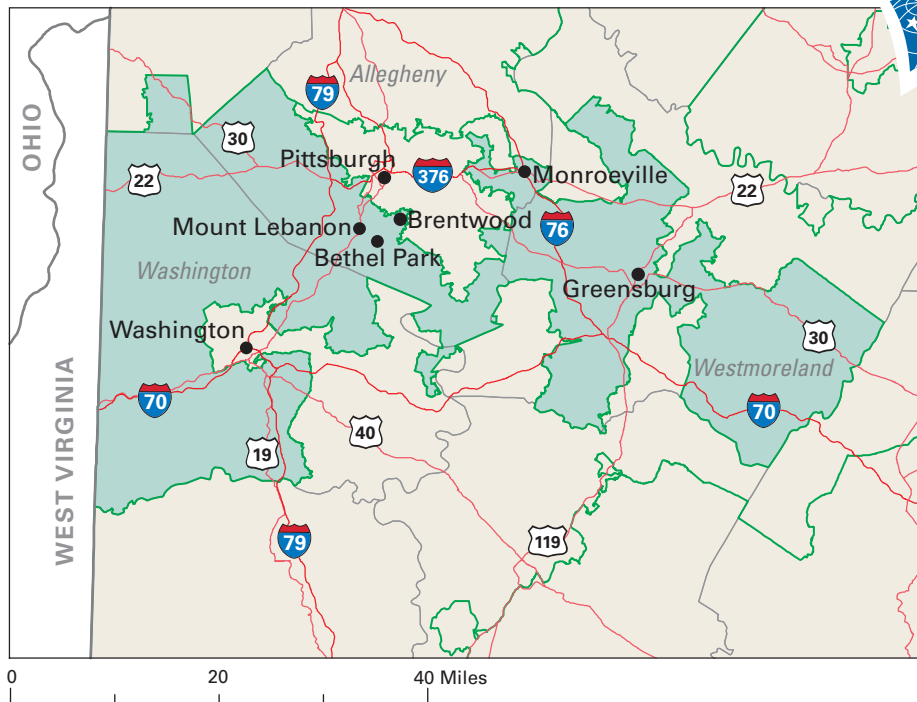

# Congressional District 18

**18** Congressional District  
Washington County

*Pennsylvania (19 Districts)*