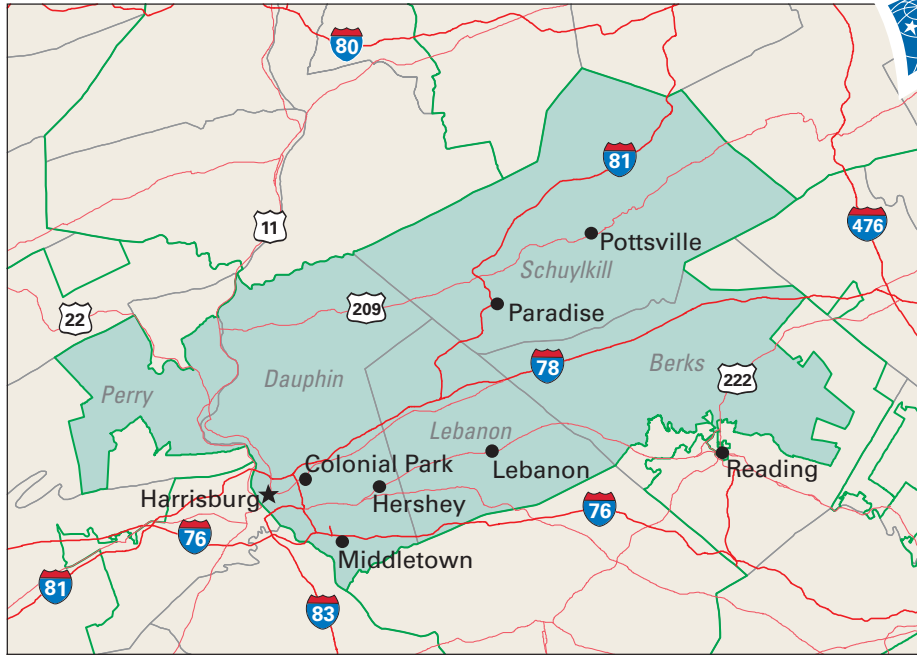

Congressional District 17

nationalatlas.gov™

17 Congressional District

Lebanon County

Pennsylvania (19 Districts)