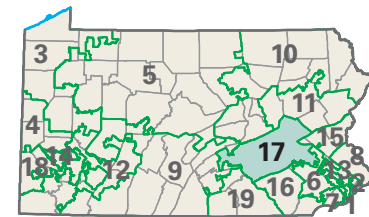

Congressional District 17

nationalatlas.gov™

17 Congressional District

Lebanon County

Pennsylvania (19 Districts)