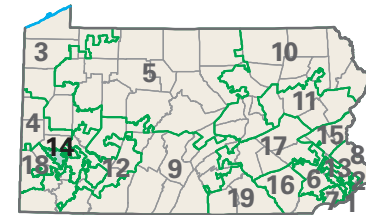

# Congressional District 14

**14** Congressional District  
*Allegheny* County

0 5 10 Miles

*Pennsylvania (19 Districts)*