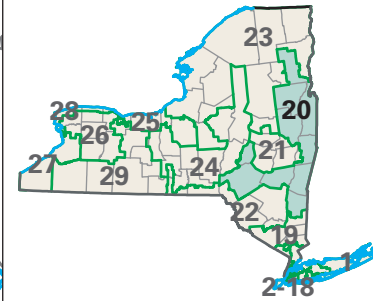

# Congressional District 20

**20** Congressional District

*Delaware* County

*New York (29 Districts)*