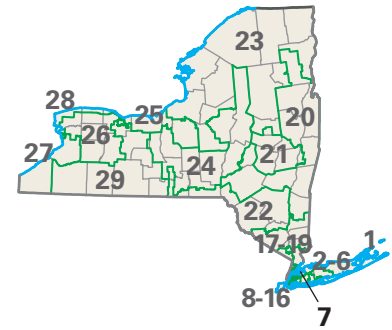

# Congressional District 7

nationalatlas.gov™

**7** Congressional District  
*Bronx* County

New York (29 Districts)