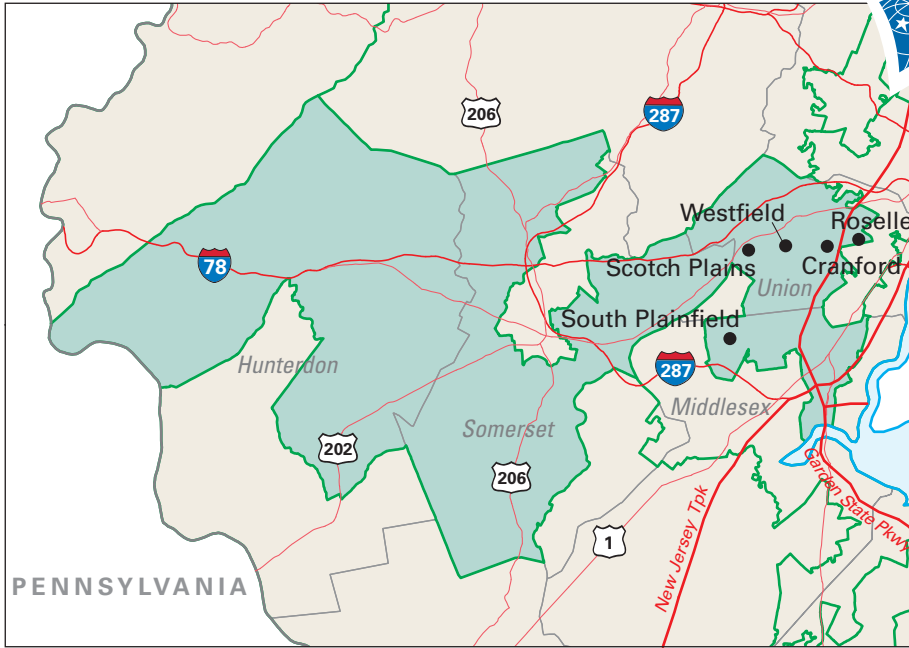

Congressional District 7

nationalatlas.gov™

7 Congressional District
Somerset County

New Jersey (13 Districts)