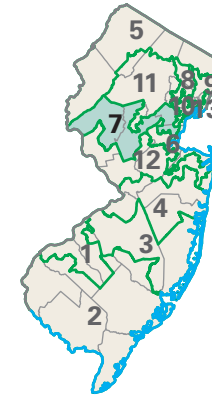

Congressional District 7

nationalatlas.gov™

7 Congressional District
Somerset County

New Jersey (13 Districts)