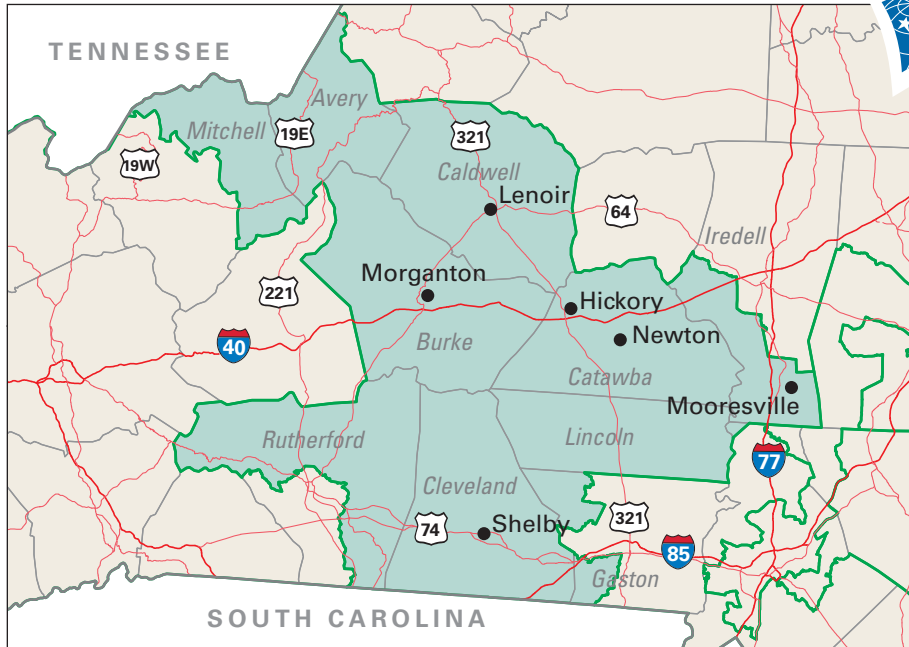

Congressional District 10

- 10** Congressional District
- Burke County

North Carolina (13 Districts)