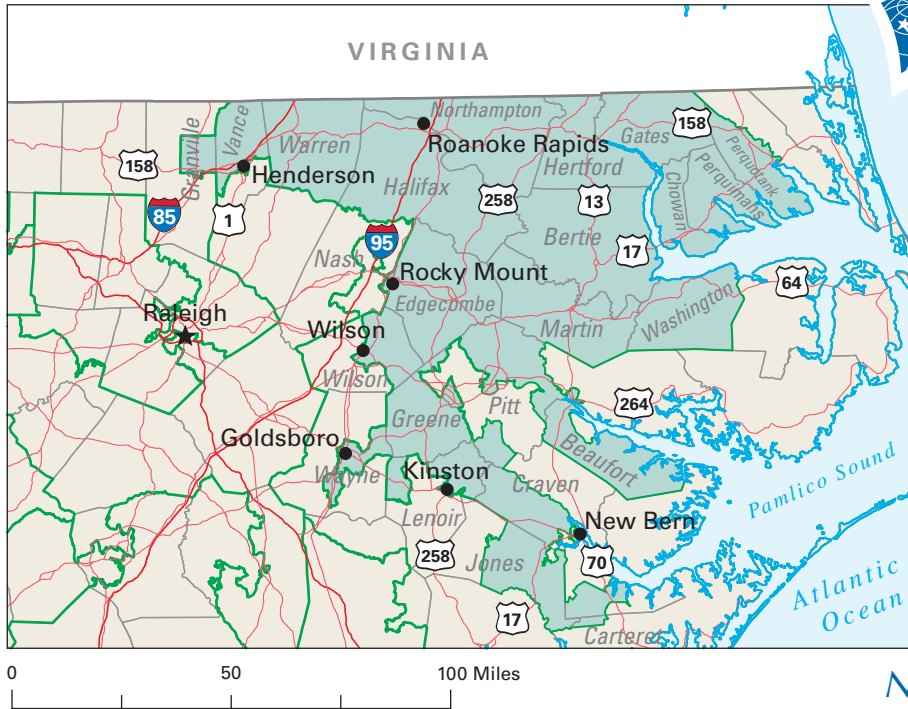

Congressional District 1

- 1** Congressional District
- Martin County

North Carolina (13 Districts)