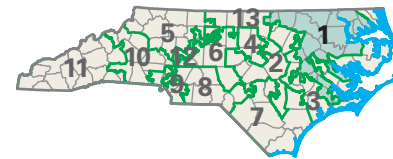

Congressional District 1

- 1** Congressional District
- Martin County

North Carolina (13 Districts)