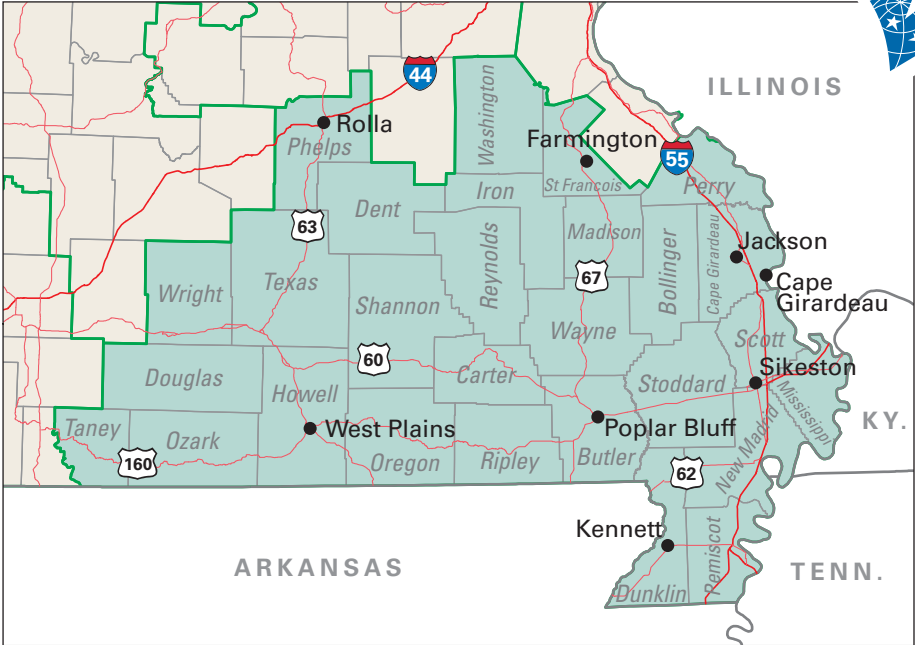

# Congressional District 8

8 Congressional District

Perry County

Missouri (9 Districts)