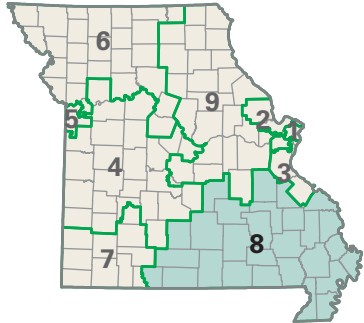

# Congressional District 8

8 Congressional District

Perry County

Missouri (9 Districts)