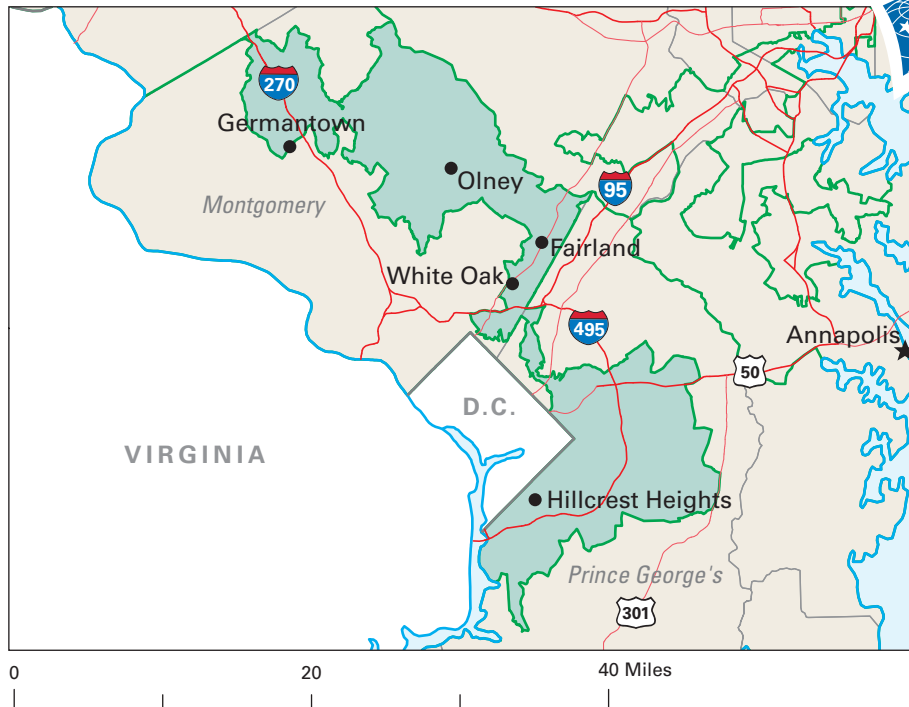

# Congressional District 4

nationalatlas.gov™

4 Congressional District

Montgomery County

Maryland (8 Districts)